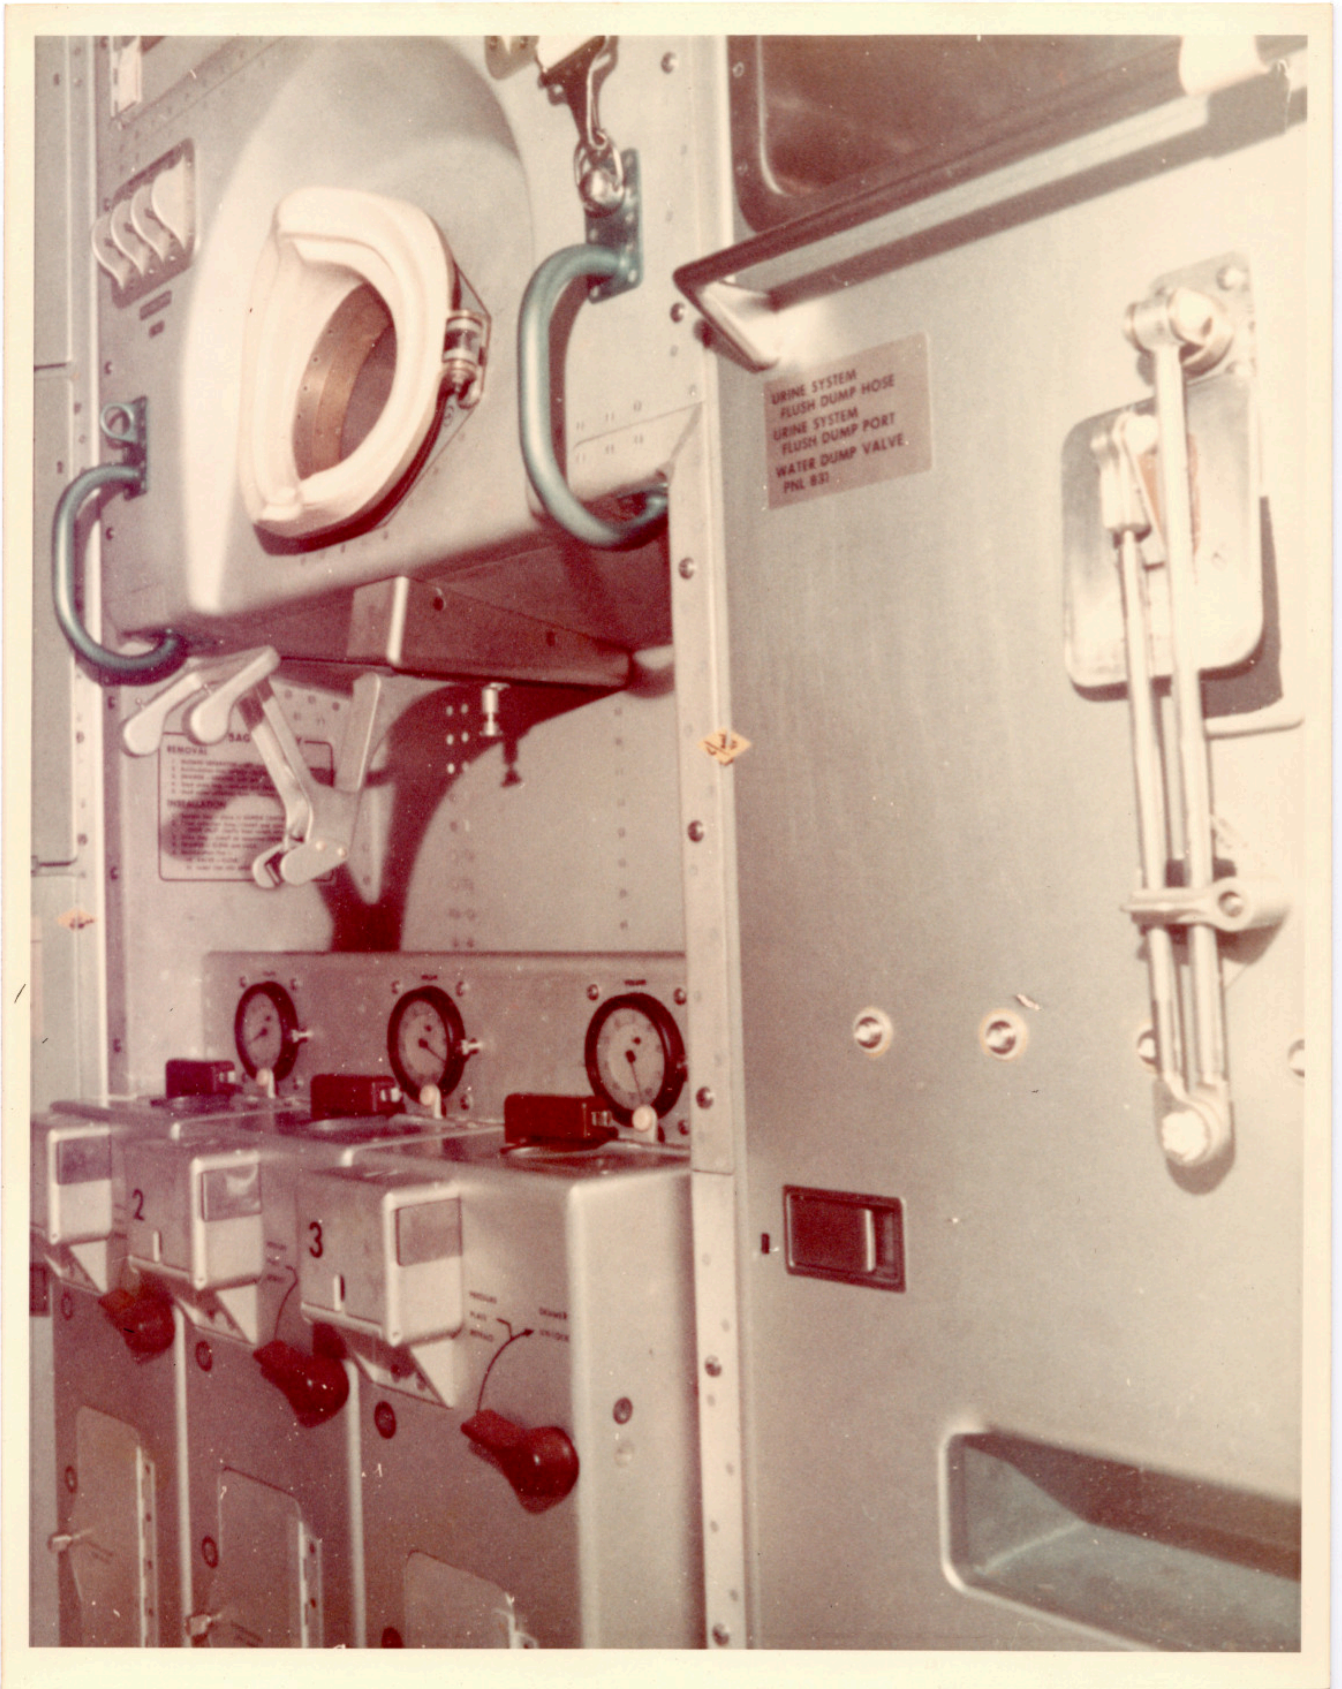

There is a still caption on the back which reads: "DAC 36837"