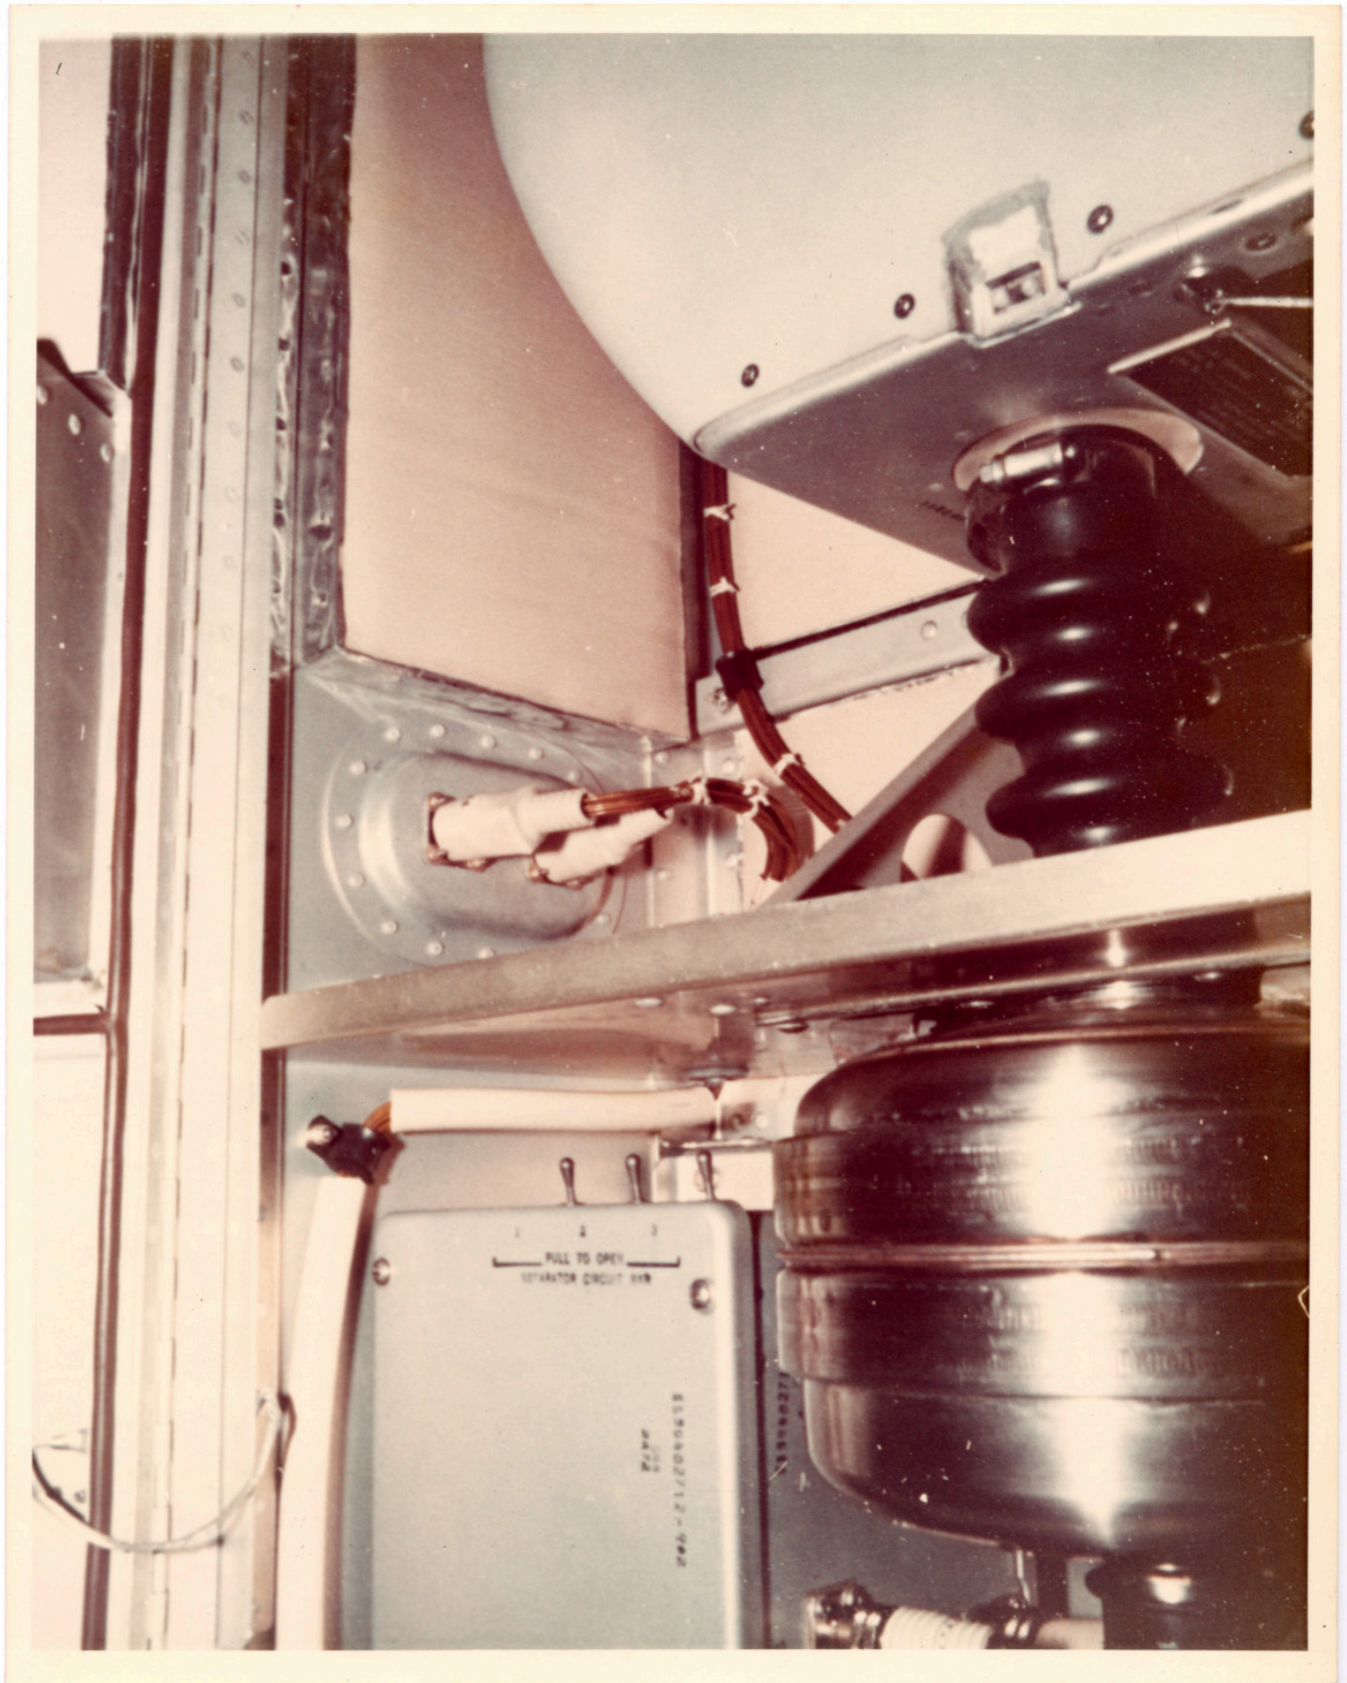

There is a still caption on the back which reads: "DAC 36455"