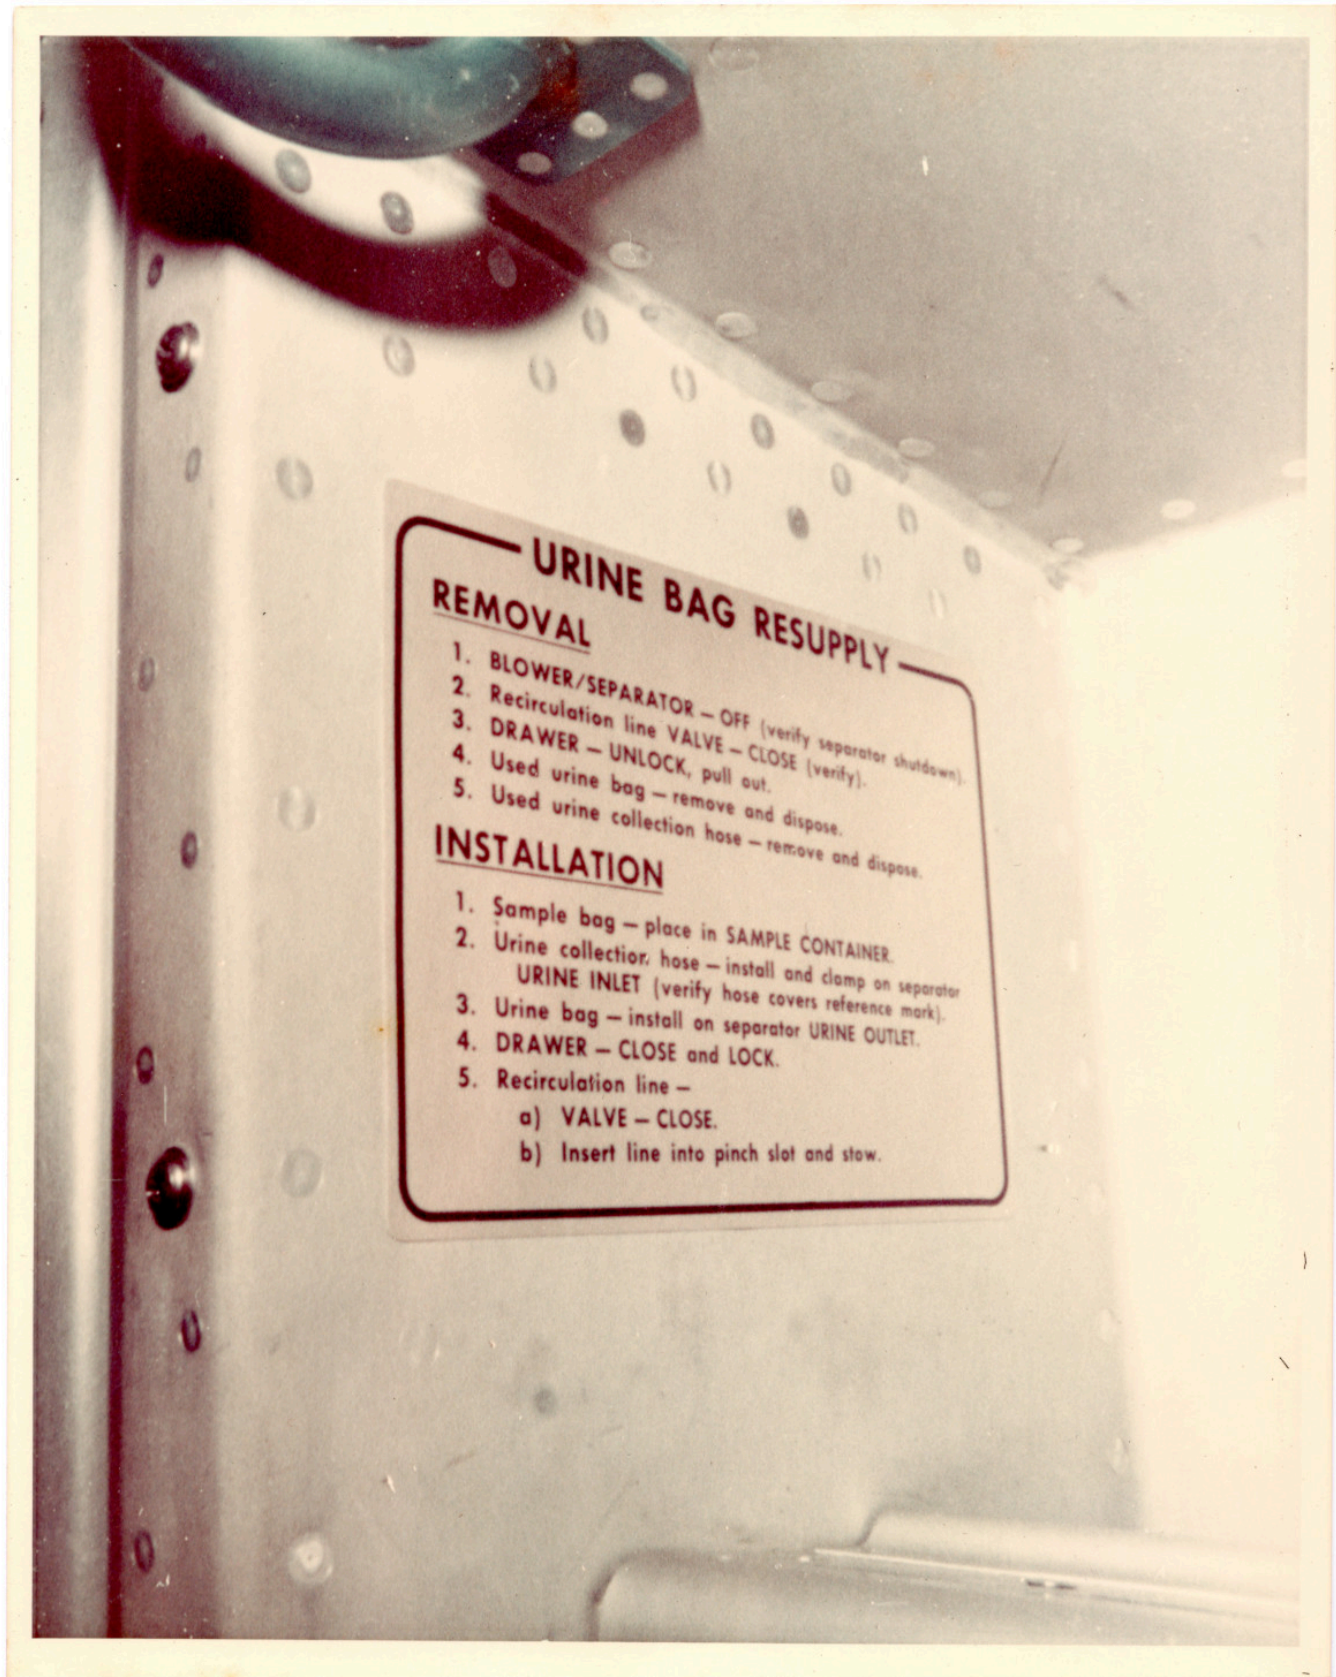

There is a still caption on the back which reads: "DAC 37145"

URINE BAG RESUPPLY

REMOVAL

1. BLOWER/SEPARATOR - OFF (verify separator shutdown).
2. Recirculation line VALVE - CLOSE (verify).
3. DRAWER - UNLOCK, pull out.
4. Used urine bag - remove and dispose.
5. Used urine collection hose - remove and dispose.

INSTALLATION

1. Sample bag - place in SAMPLE CONTAINER.
2. Urine collector, hose - install and clamp on separator URINE INLET (verify hose covers reference mark).
3. Urine bag - install on separator URINE OUTLET.
4. DRAWER - CLOSE and LOCK.
5. Recirculation line -
  - a) VALVE - CLOSE.
  - b) Insert line into pinch slot and stow.