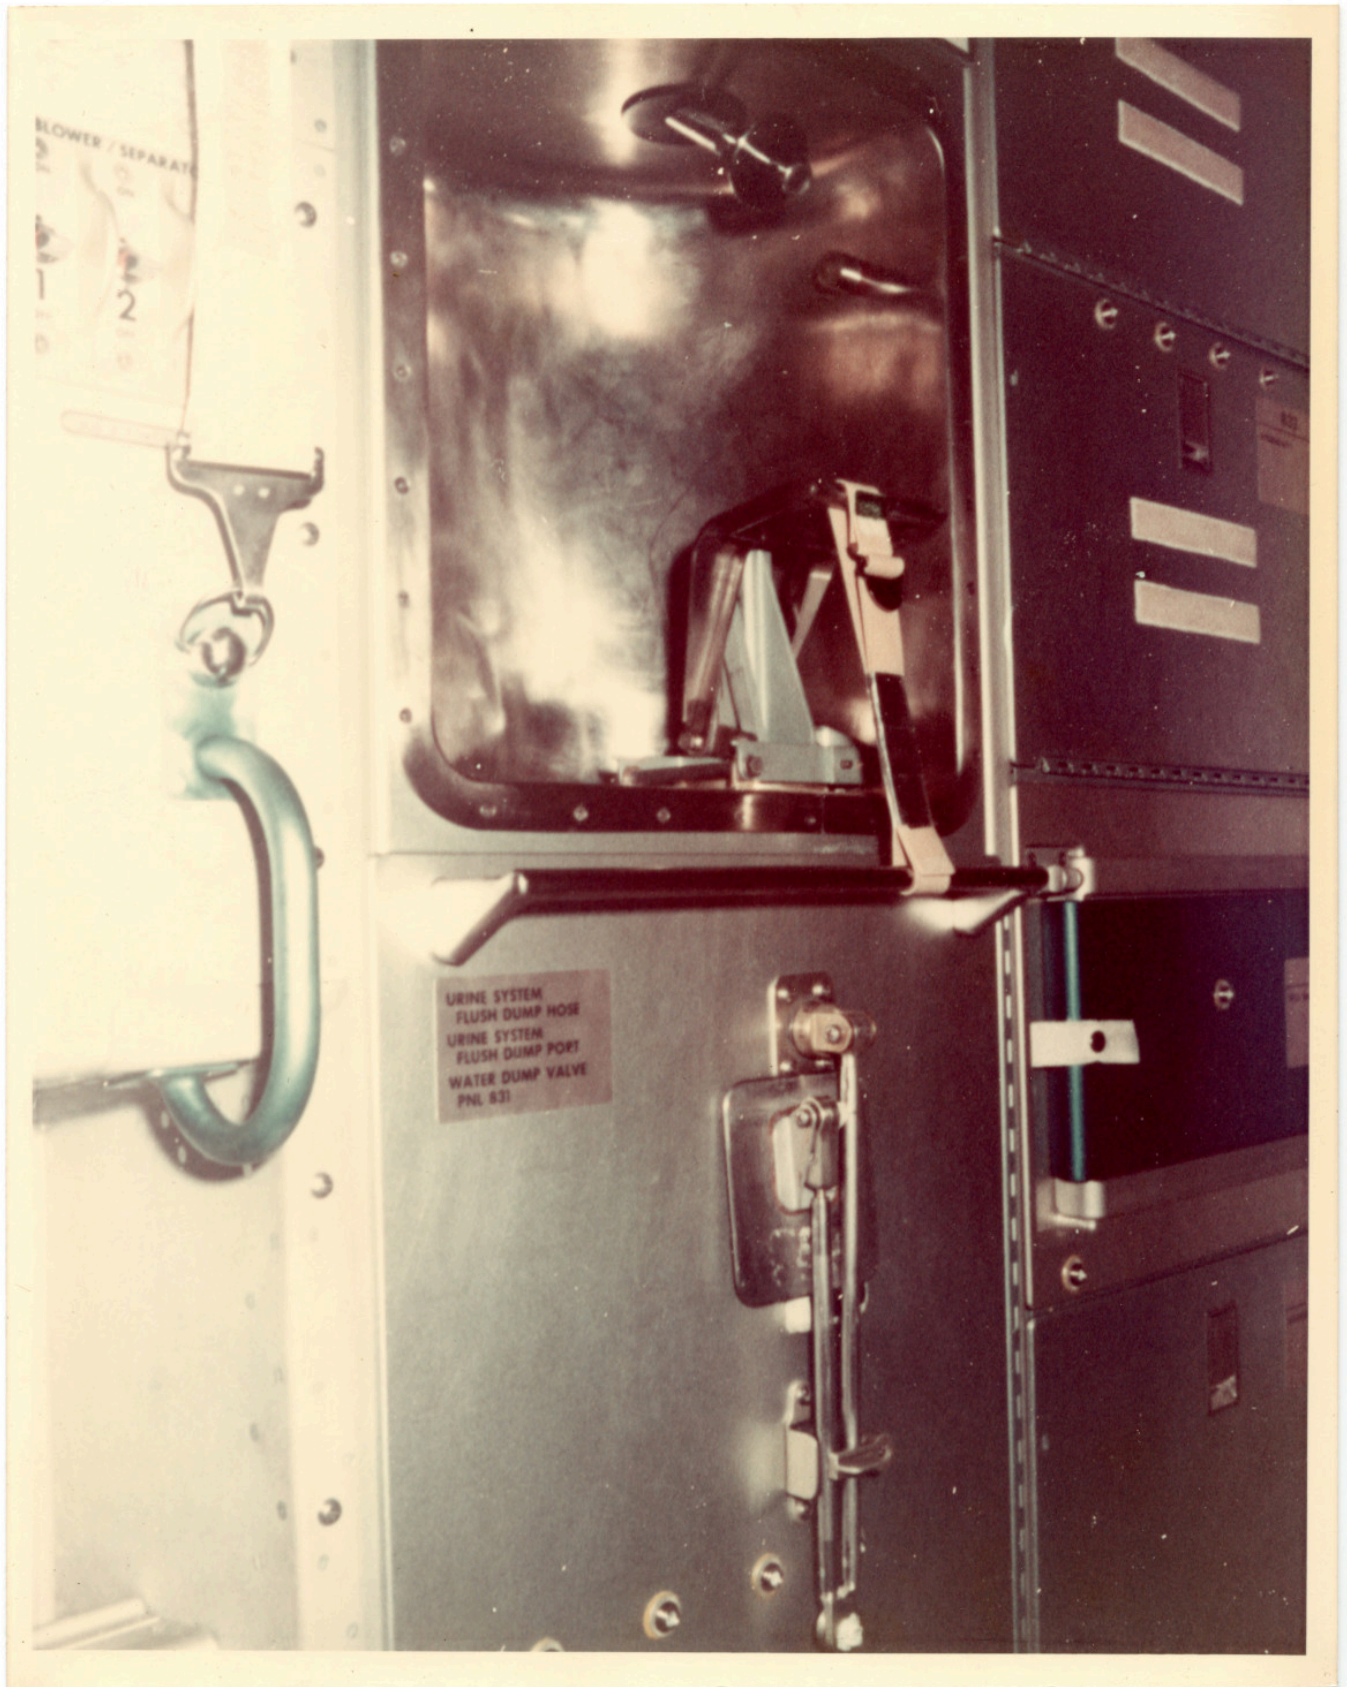

There is a still caption on the back which reads: "DAC 36524"