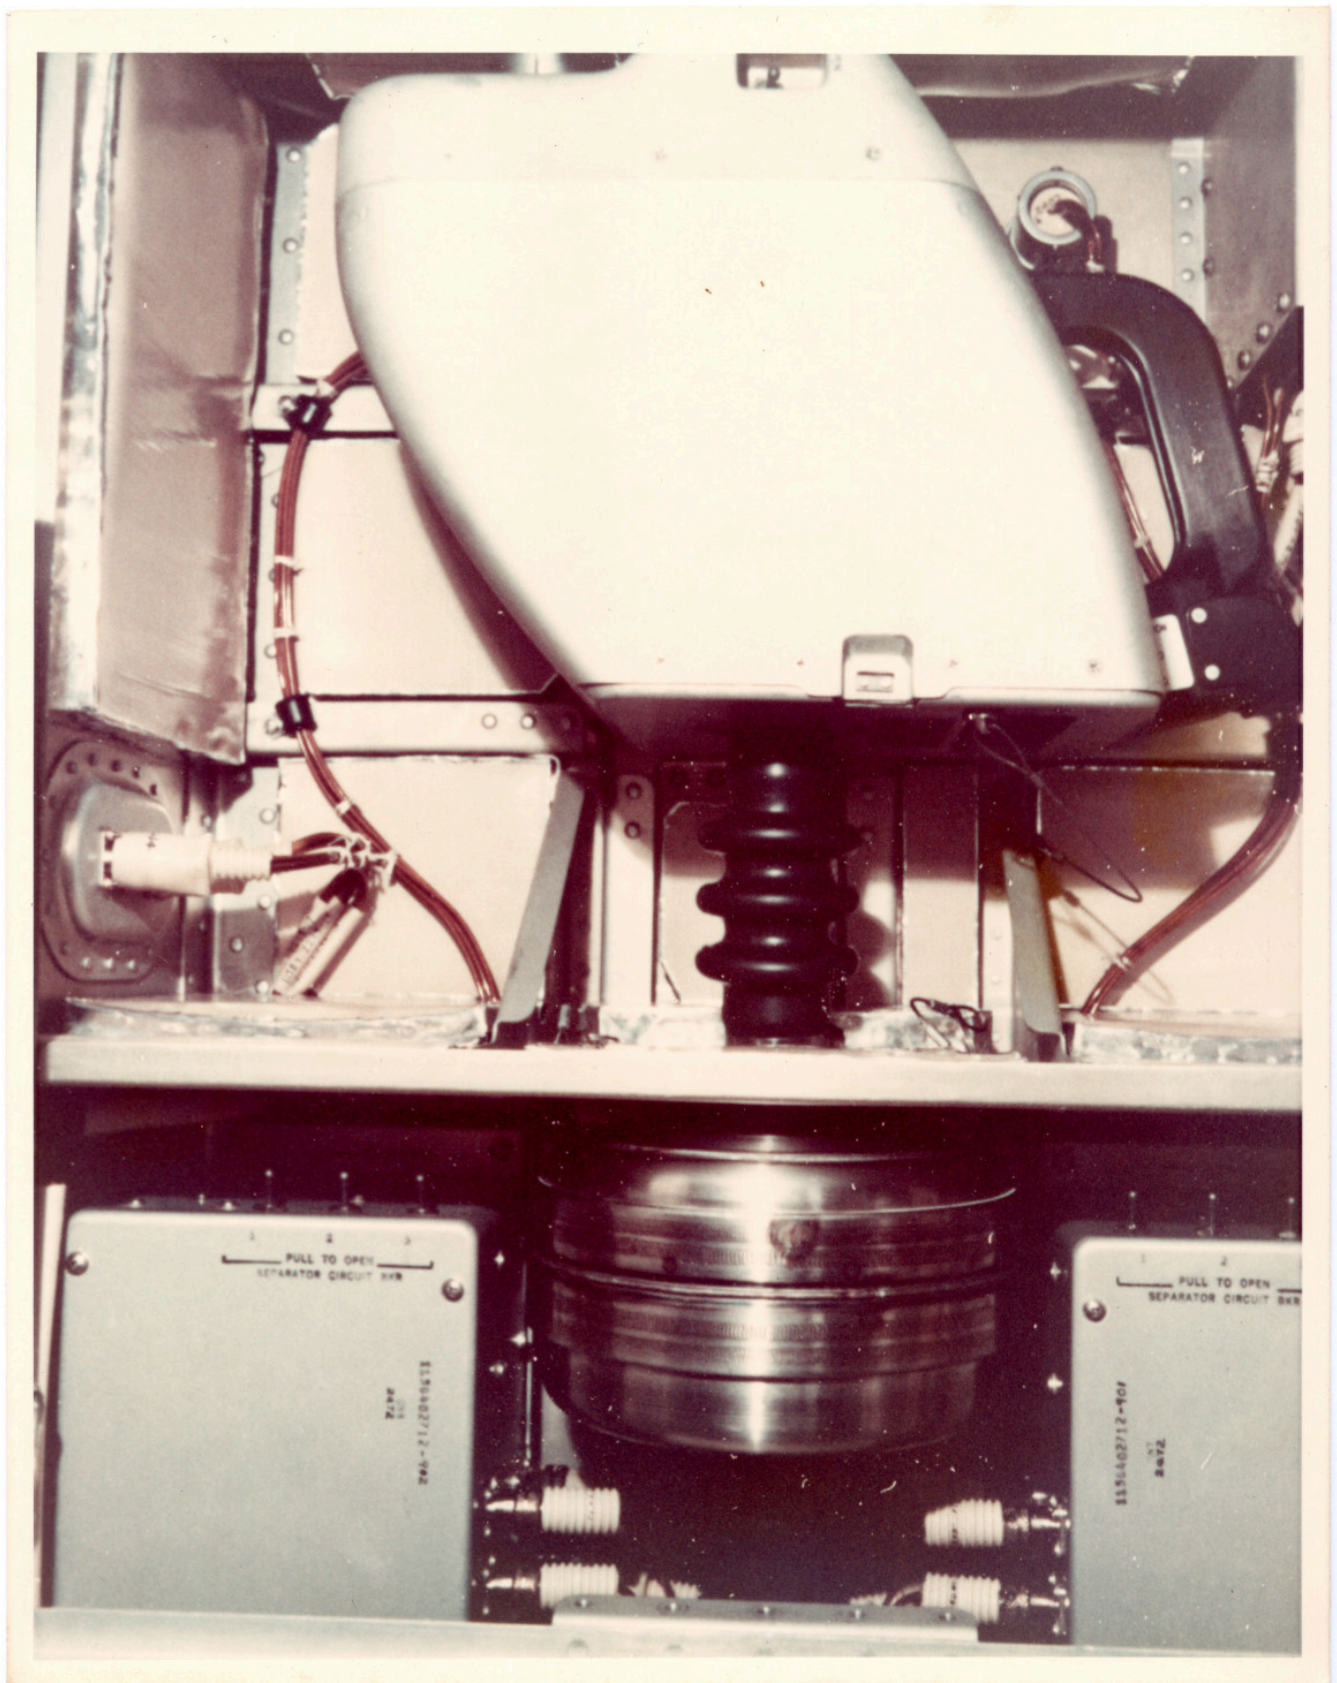

There is a still caption on the back which reads: "DAC 36456"