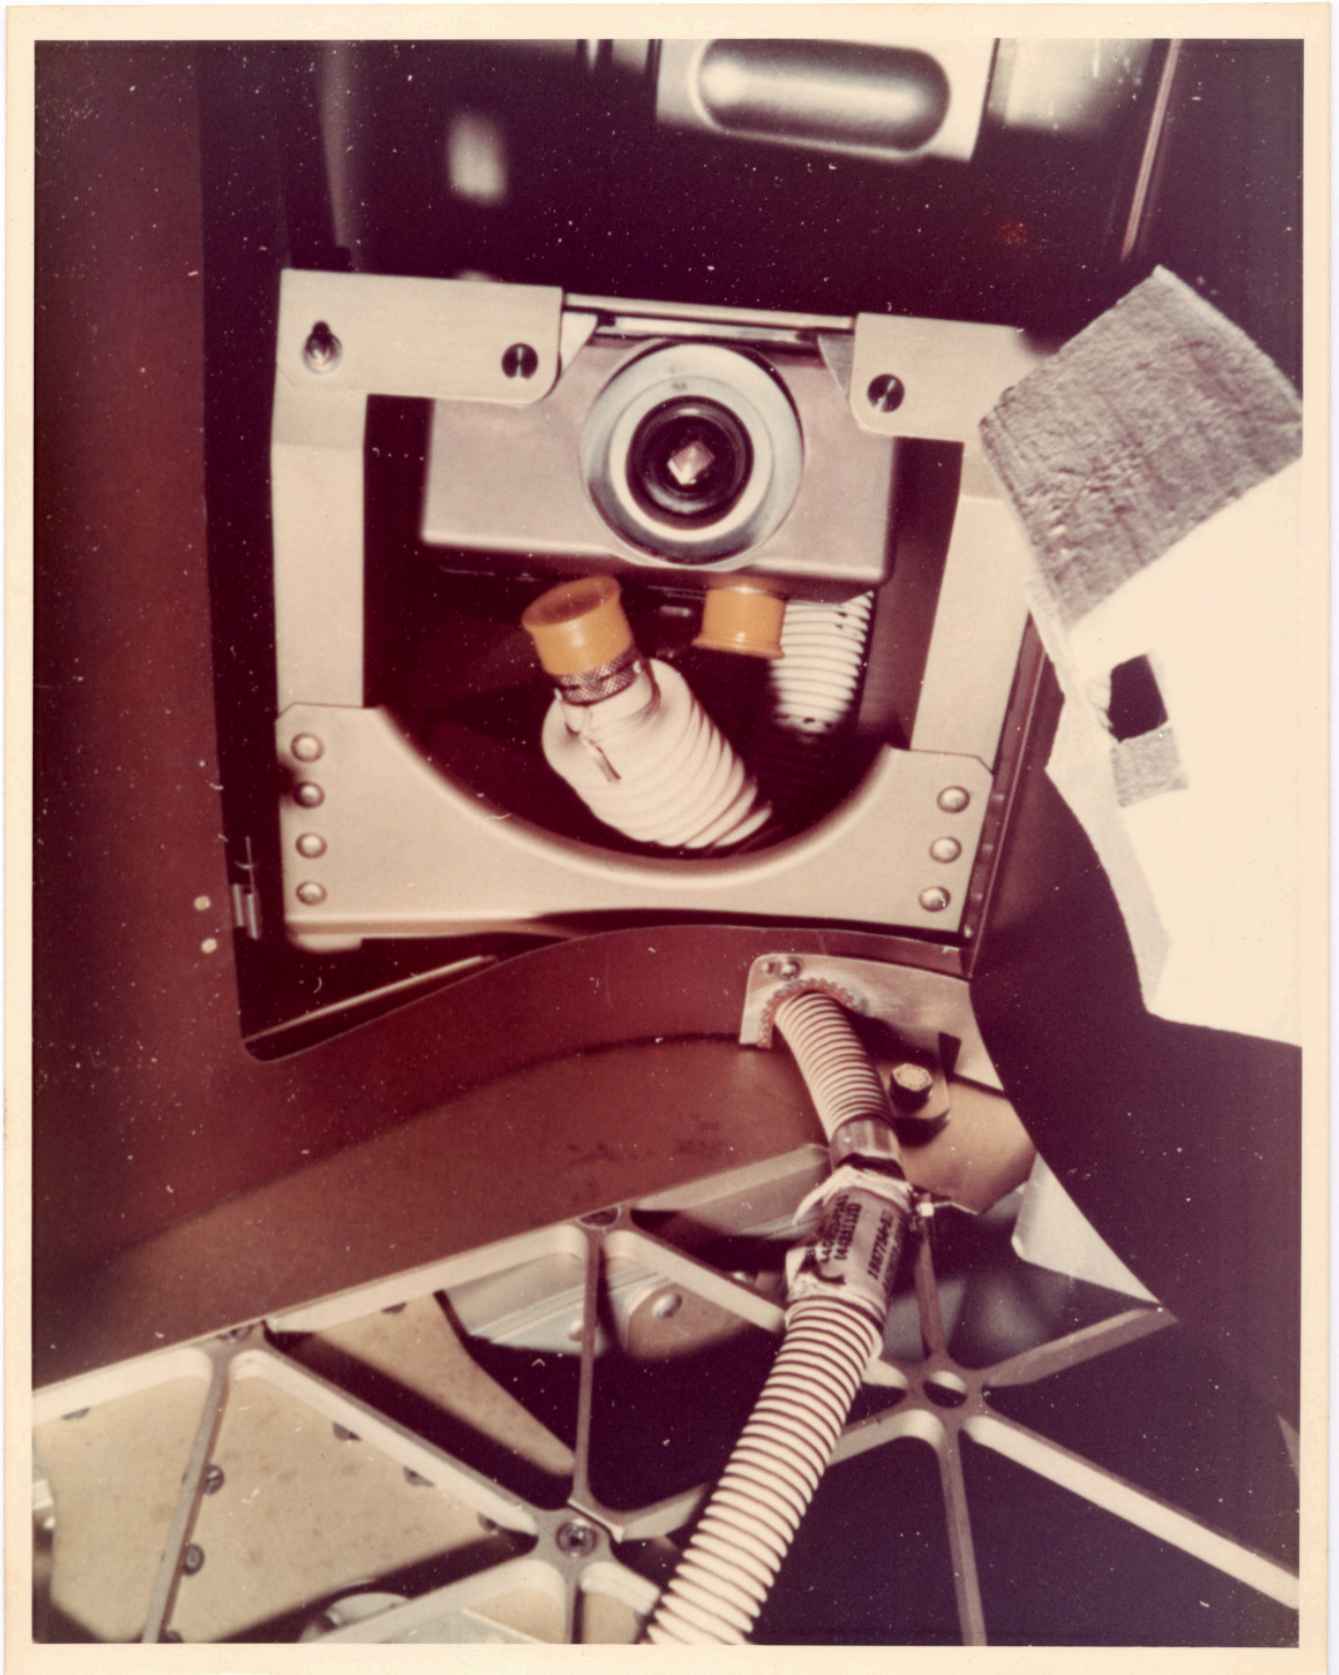

There is a still caption on the back which reads: "DAC 36884"

There is a still caption on the back which reads: "DAC 36889"

There is a still caption on the back which reads: "DAC 36872"

There is a still caption on the back which reads: "DAC 37459"

There is a still caption on the back which reads: "DAC 36871"

There is a still caption on the back which reads: "DAC 37103"

There is a still caption on the back which reads: "DAC 36034"

There is a still caption on the back which reads: "DAC 35307"

There is a still caption on the back which reads: "DAC 36547"

There is a still caption on the back which reads: "DAC 36284"

WINDOW VENT

1. WINDOW VENT VALVE -  
OPEN 3 turns CCW wait  
5-15 sec. for window to  
vent.
2. WINDOW VENT VALVE -  
CLOSE, hand tighten.