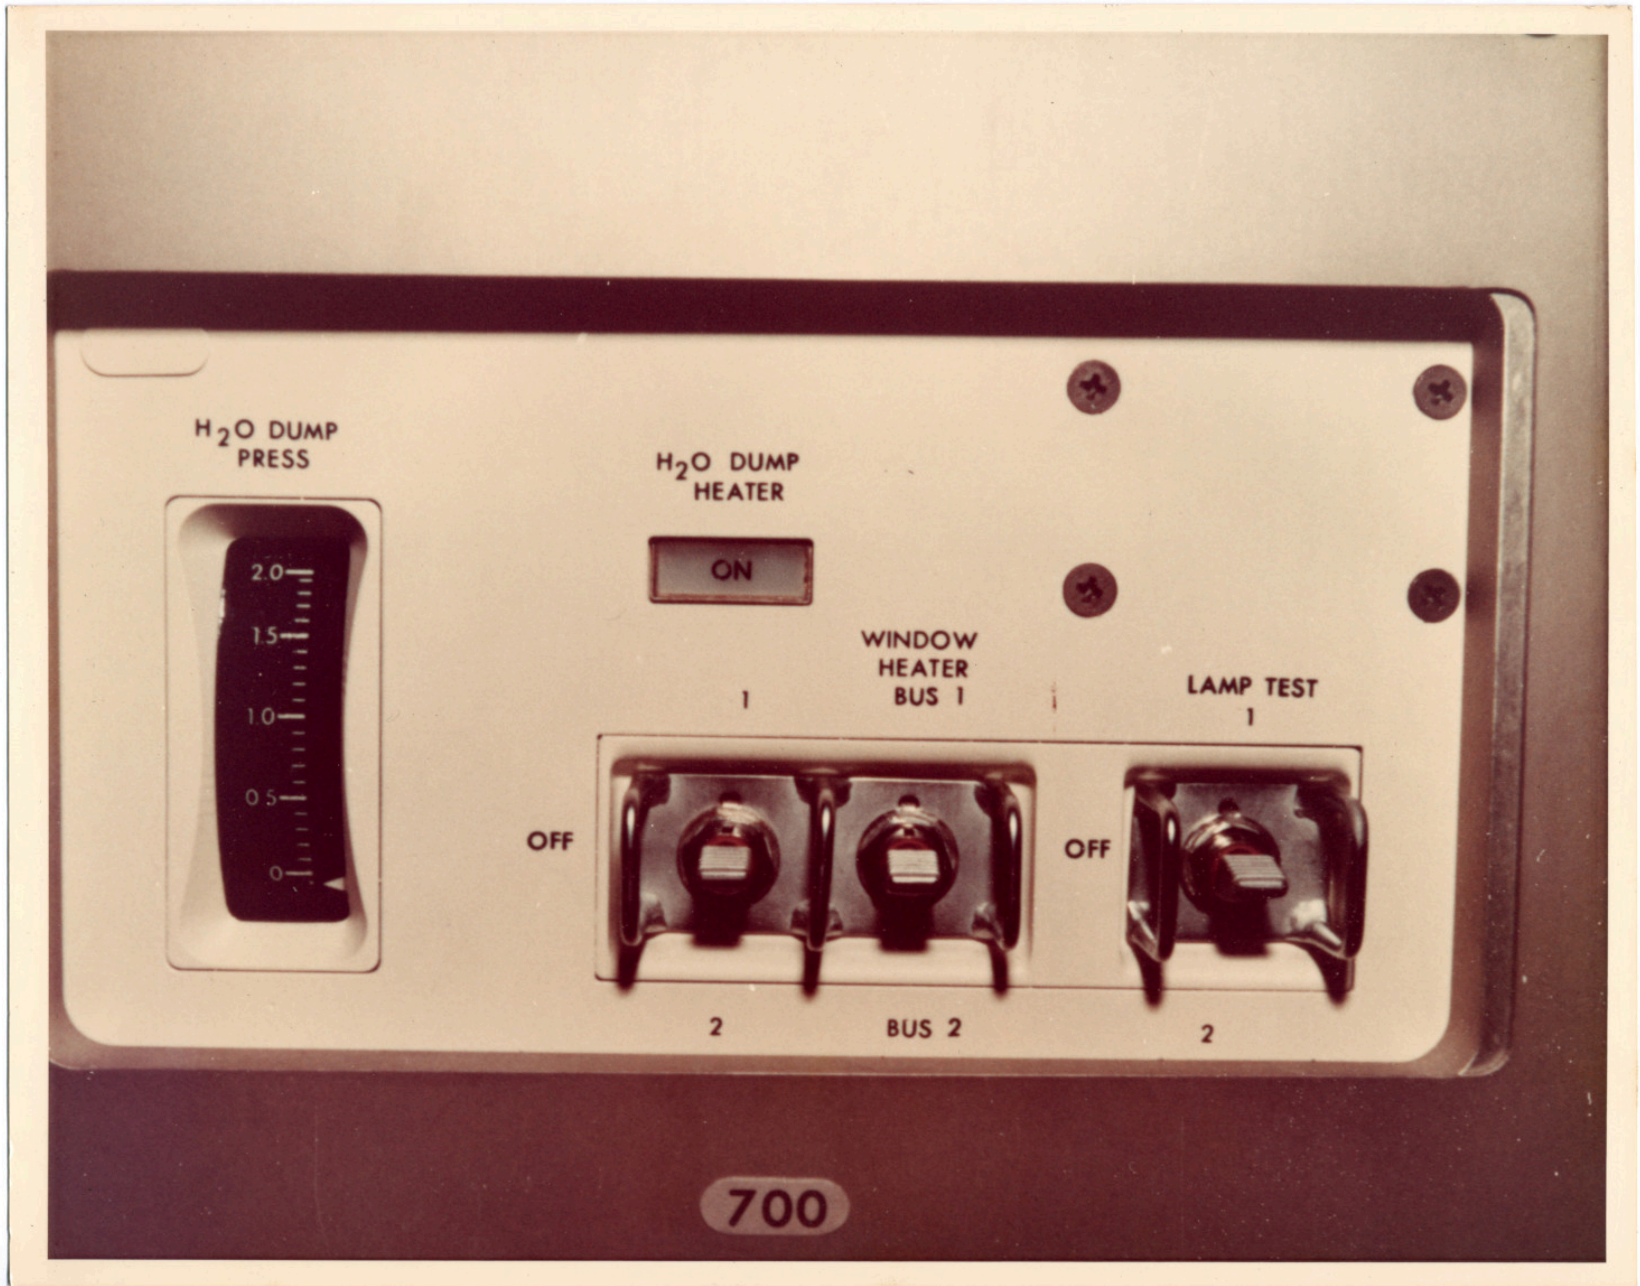

There is a still caption on the back which reads: "DAC 36884"

There is a still caption on the back which reads: "DAC 36889"

There is a still caption on the back which reads: "DAC 36872"

There is a still caption on the back which reads: "DAC 37459"

There is a still caption on the back which reads: "DAC 36871"

There is a still caption on the back which reads: "DAC 37103"

There is a still caption on the back which reads: "DAC 36034"

There is a still caption on the back which reads: "DAC 35307"

There is a still caption on the back which reads: "DAC 36557"

There is a still caption on the back which reads: "DAC 36876"

There is a still caption on the back which reads: "DAC 36940"

There is a still caption on the back which reads: "DAC 36546"

There is a still caption on the back which reads: "DAC 36547"

There is a still caption on the back which reads: "DAC 36284"

WINDOW VENT

1. WINDOW VENT VALVE -  
OPEN 3 turns CCW wait  
5-15 sec. for window to  
vent.
2. WINDOW VENT VALVE -  
CLOSE, hand tighten.