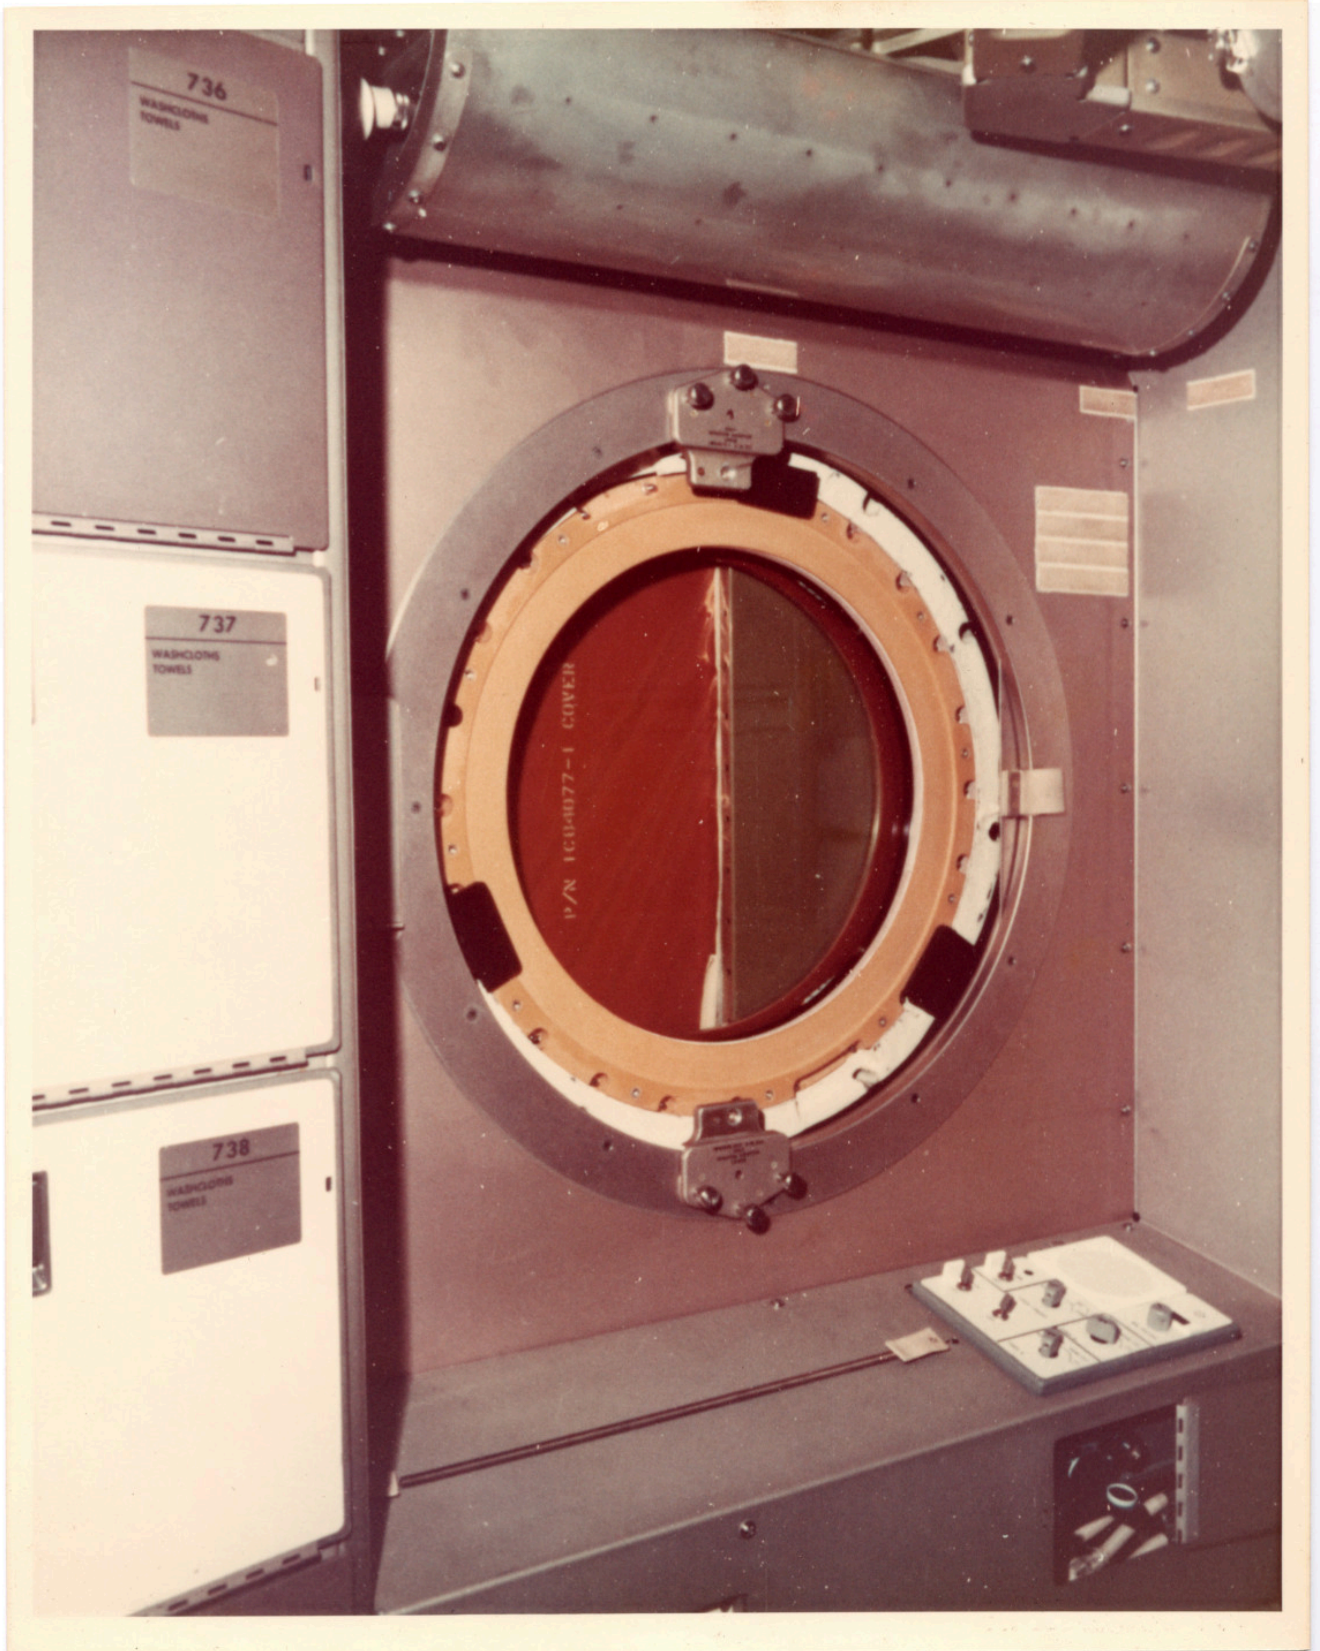

There is a still caption on the back which reads: "DAC 37164"