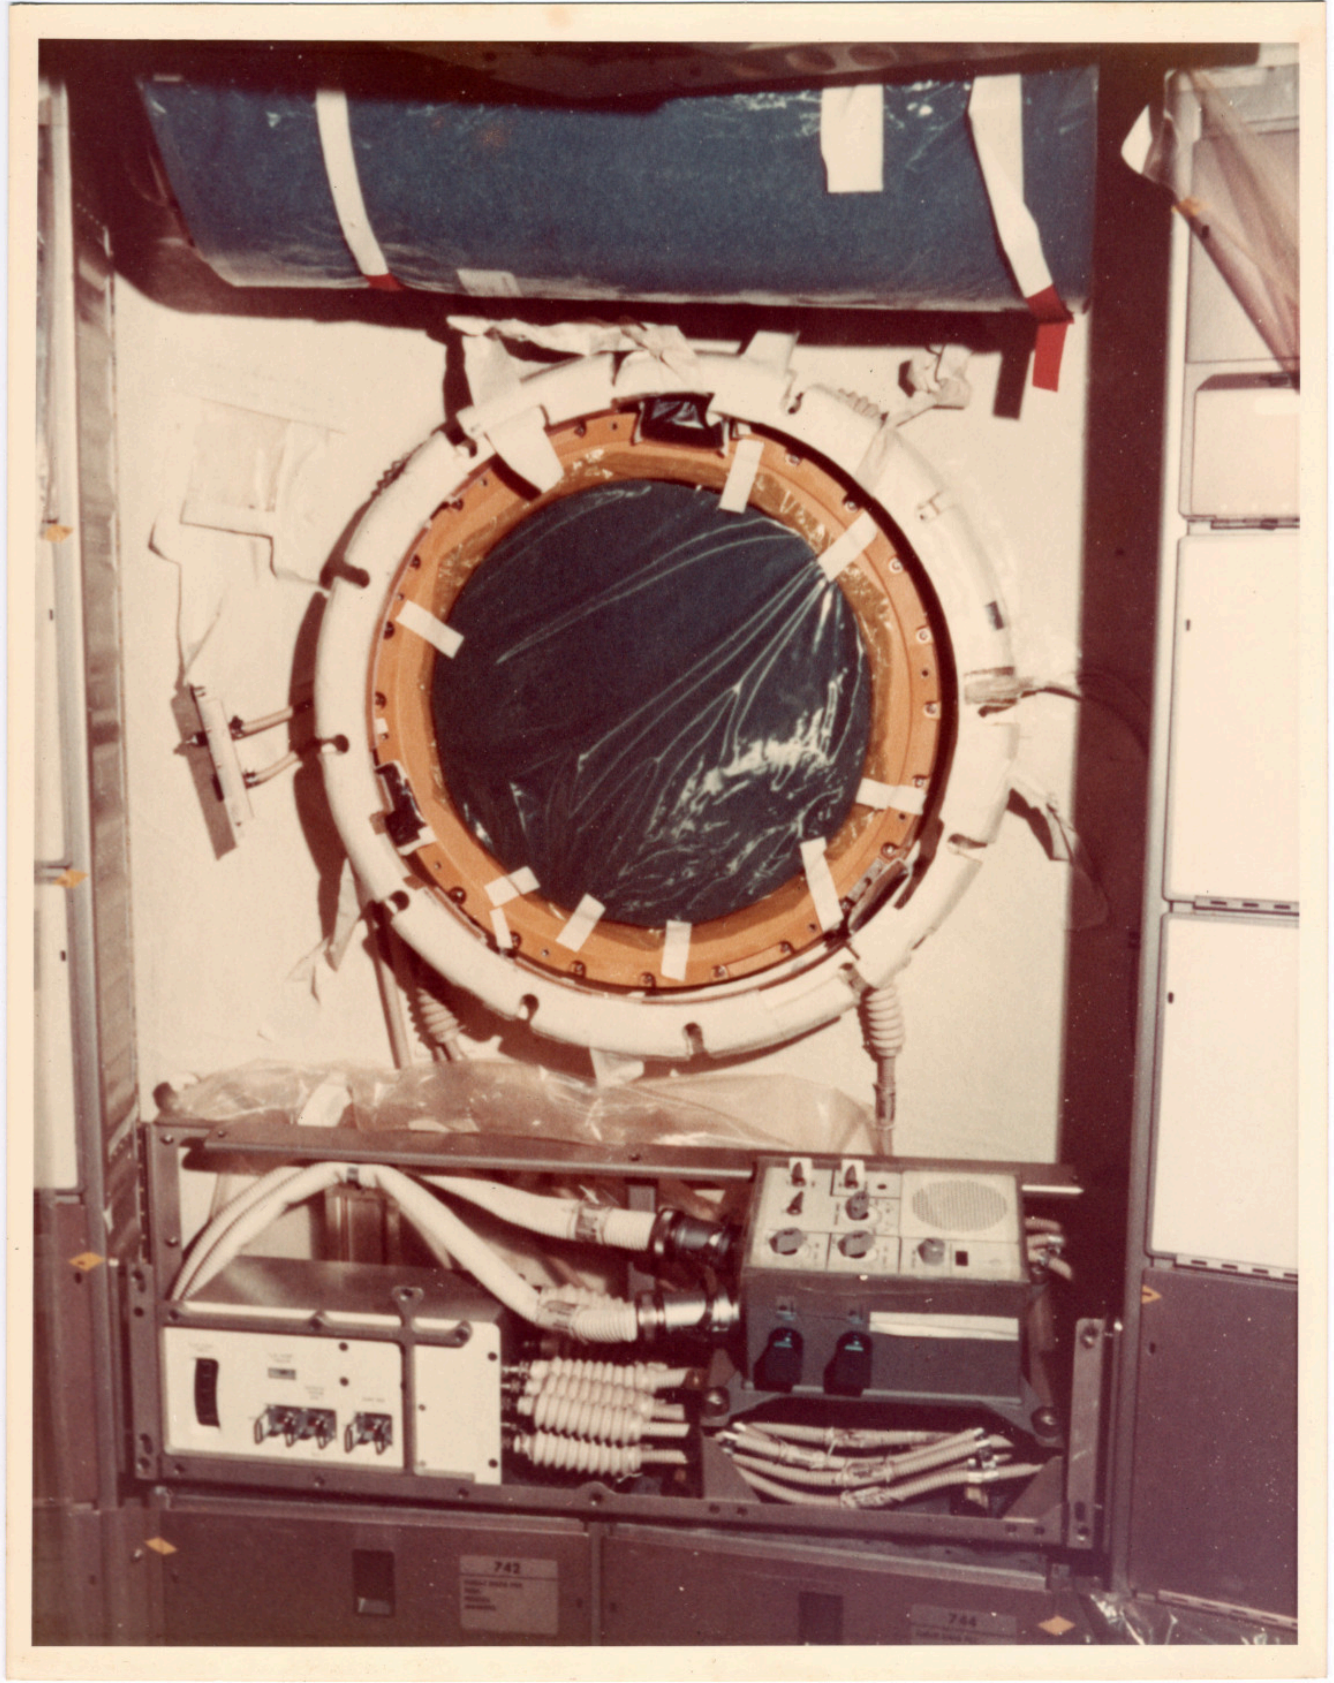

There is a still caption on the back which reads: "DAC 36884"

There is a still caption on the back which reads: "DAC 36889"

There is a still caption on the back which reads: "DAC 36872"

There is a still caption on the back which reads: "DAC 37459"

There is a still caption on the back which reads: "DAC 36547"

There is a still caption on the back which reads: "DAC 36284"

WINDOW VENT

1. WINDOW VENT VALVE -  
OPEN 3 turns CCW wait  
5-15 sec. for window to  
vent.
2. WINDOW VENT VALVE -  
CLOSE, hand tighten.