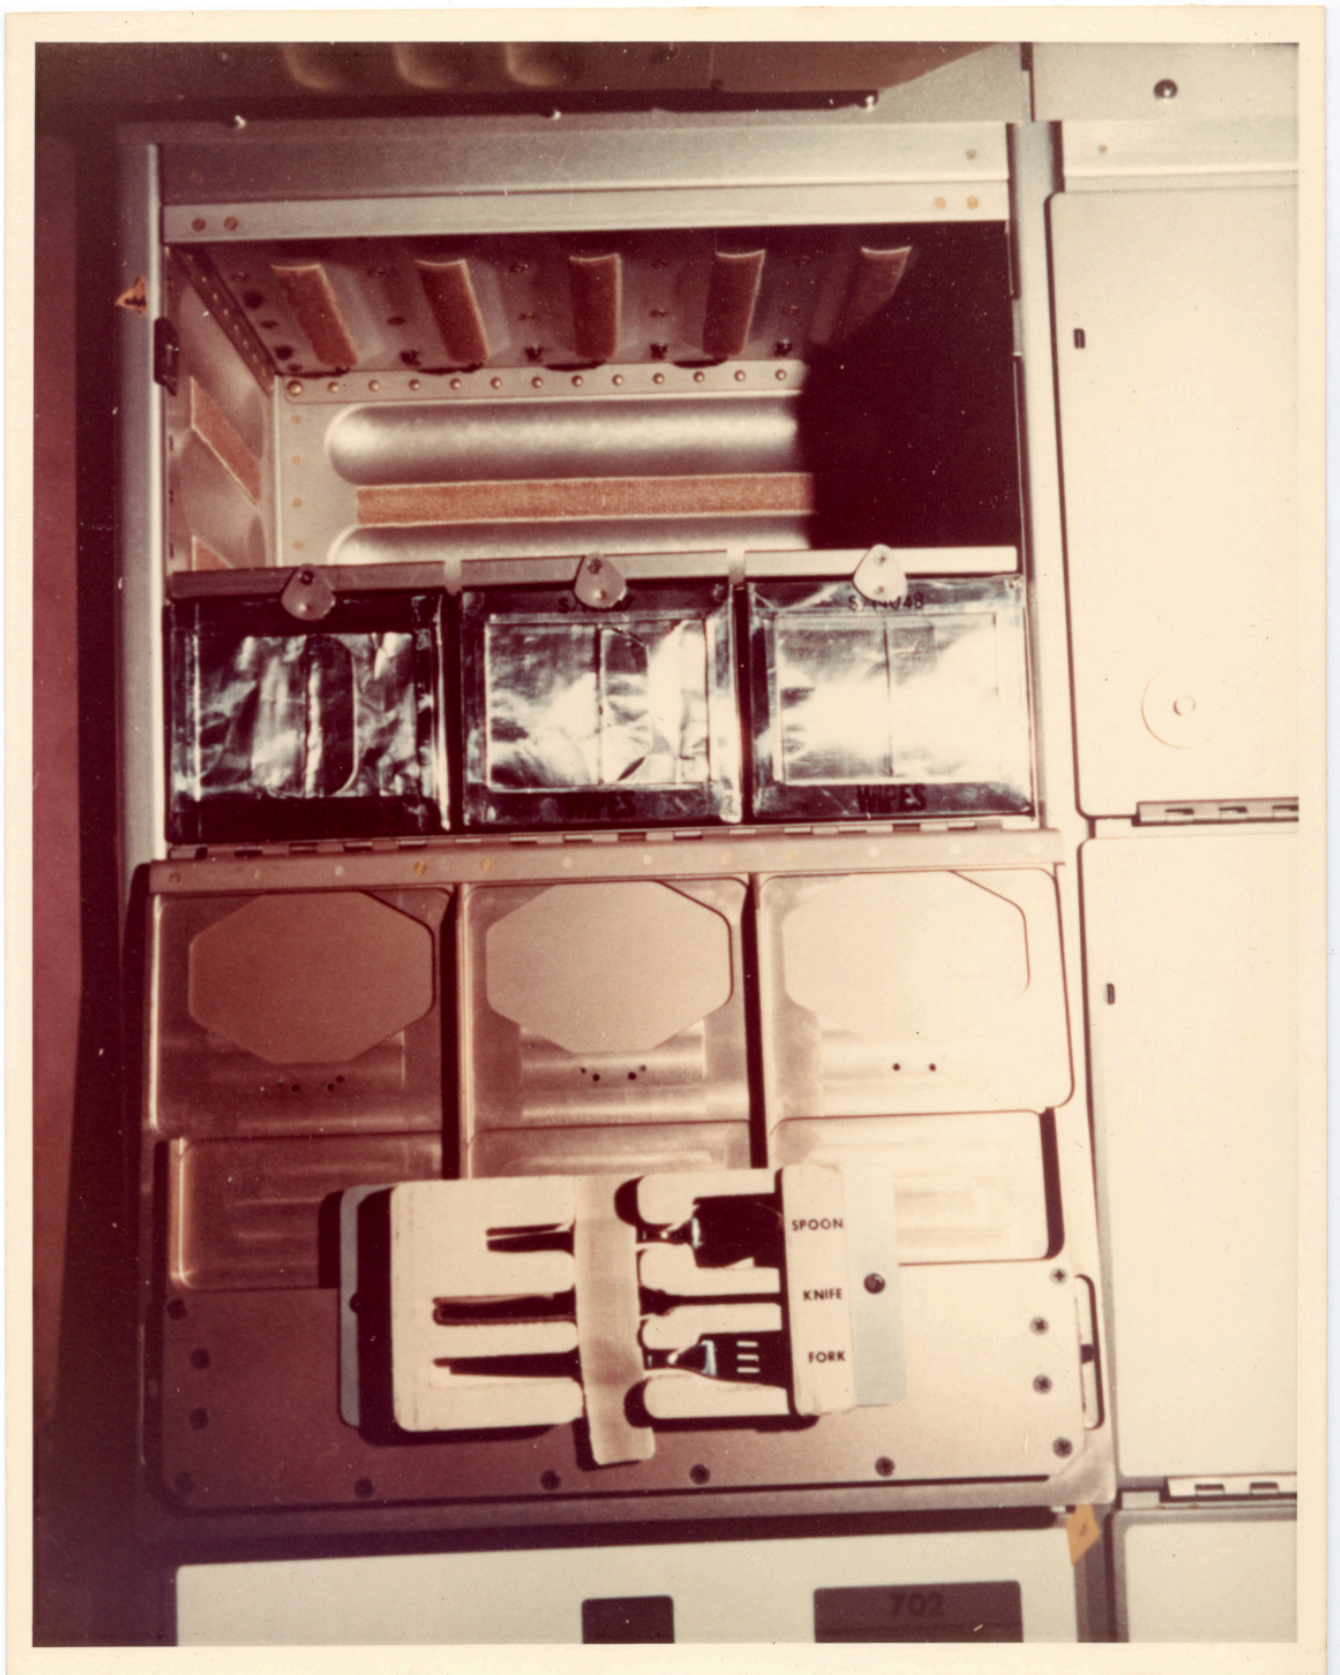

There is a still caption on the back which reads: "DAC 36884"

There is a still caption on the back which reads: "DAC 36889"

There is a still caption on the back which reads: "DAC 36872"

There is a still caption on the back which reads: "DAC 37459"

There is a still caption on the back which reads: "DAC 36871"

There is a still caption on the back which reads: "DAC 37103"

There is a still caption on the back which reads: "DAC 36034"

There is a still caption on the back which reads: "DAC 35307"

There is a still caption on the back which reads: "DAC 36557"

There is a still caption on the back which reads: "DAC 36876"

There is a still caption on the back which reads: "DAC 36940"

There is a still caption on the back which reads: "DAC 36546"

There is a still caption on the back which reads: "DAC 36547"

There is a still caption on the back which reads: "DAC 36284"

WINDOW VENT

1. WINDOW VENT VALVE -  
OPEN 3 turns CCW wait  
5-15 sec. for window to  
vent.
2. WINDOW VENT VALVE -  
CLOSE, hand tighten.