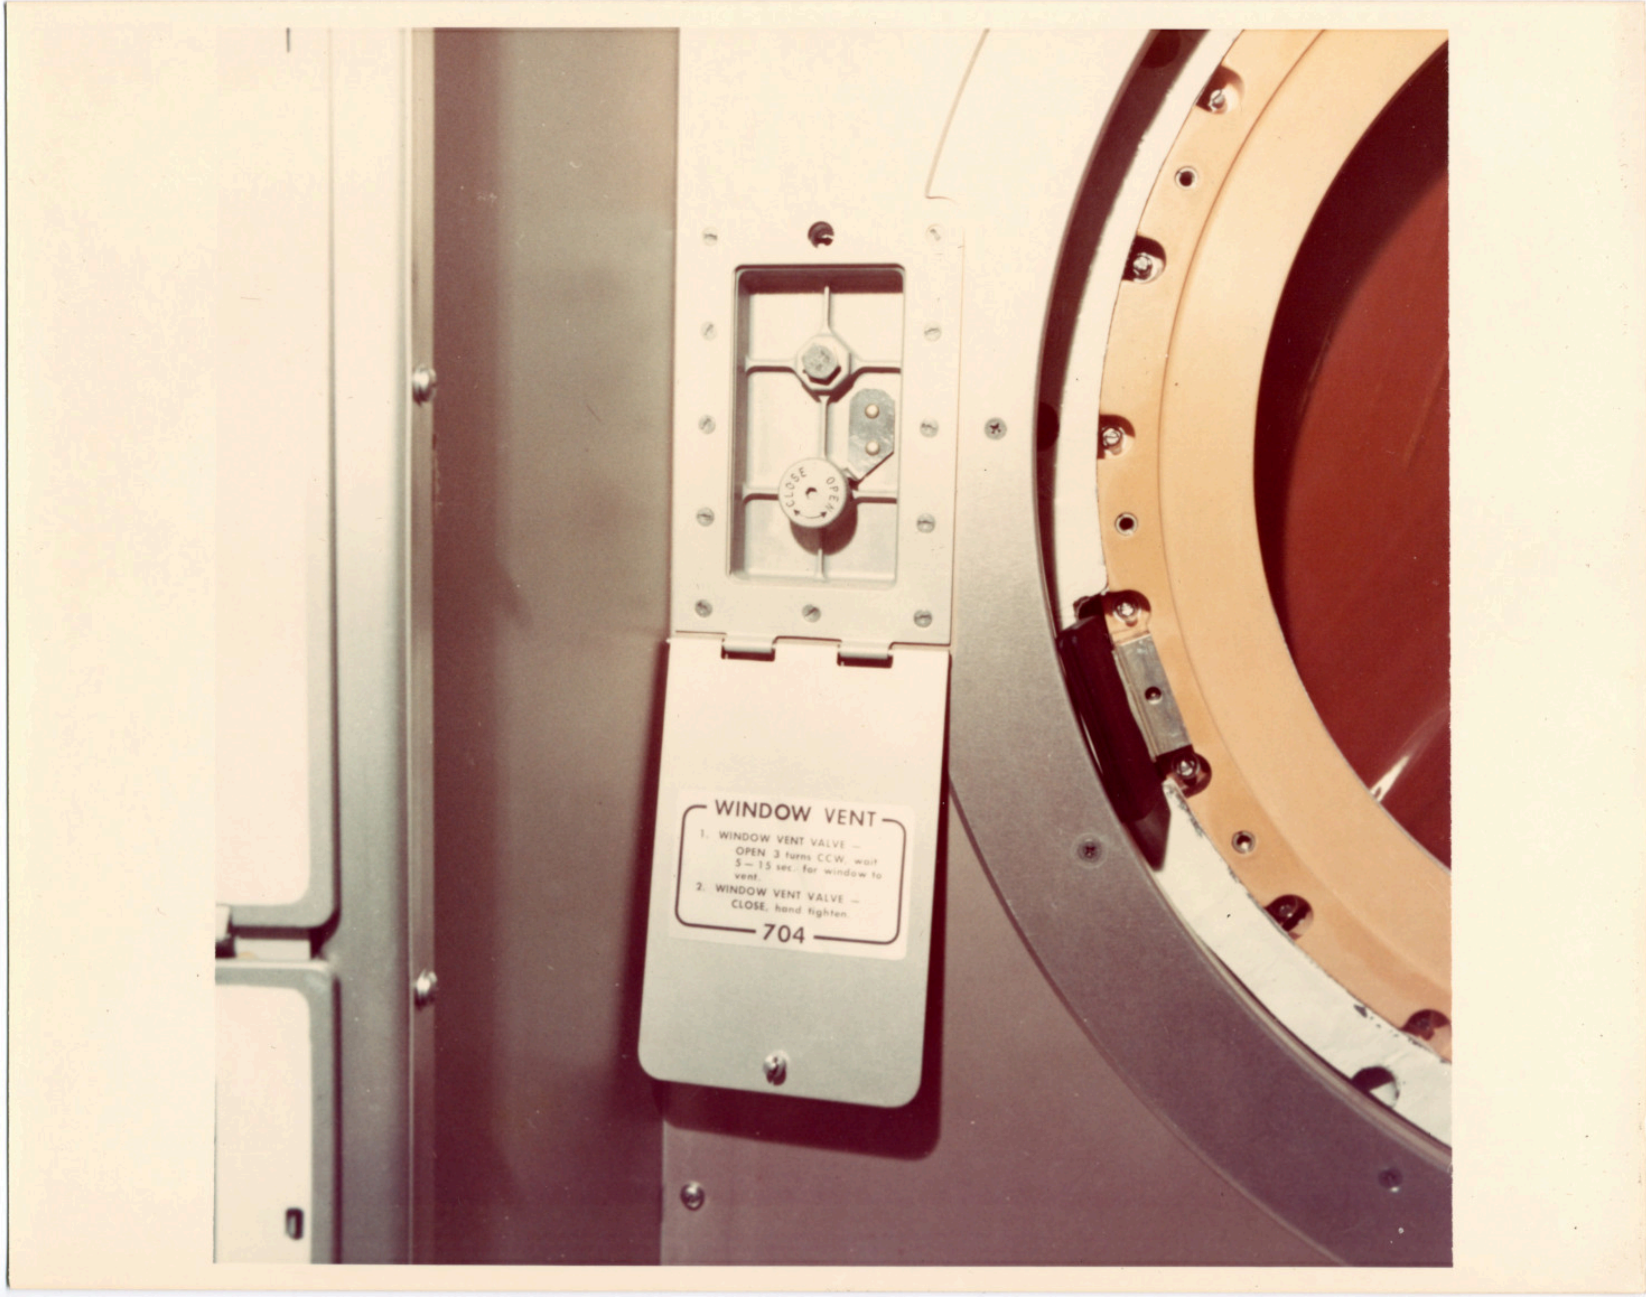

There is a still caption on the back which reads: "DAC 36884"

There is a still caption on the back which reads: "DAC 36889"

There is a still caption on the back which reads: "DAC 36872"

There is a still caption on the back which reads: "DAC 37459"

There is a still caption on the back which reads: "DAC 36547"

There is a still caption on the back which reads: "DAC 36284"

WINDOW VENT

1. WINDOW VENT VALVE -  
OPEN 3 turns CCW wait  
5-15 sec. for window to  
vent.
2. WINDOW VENT VALVE -  
CLOSE, hand tighten.