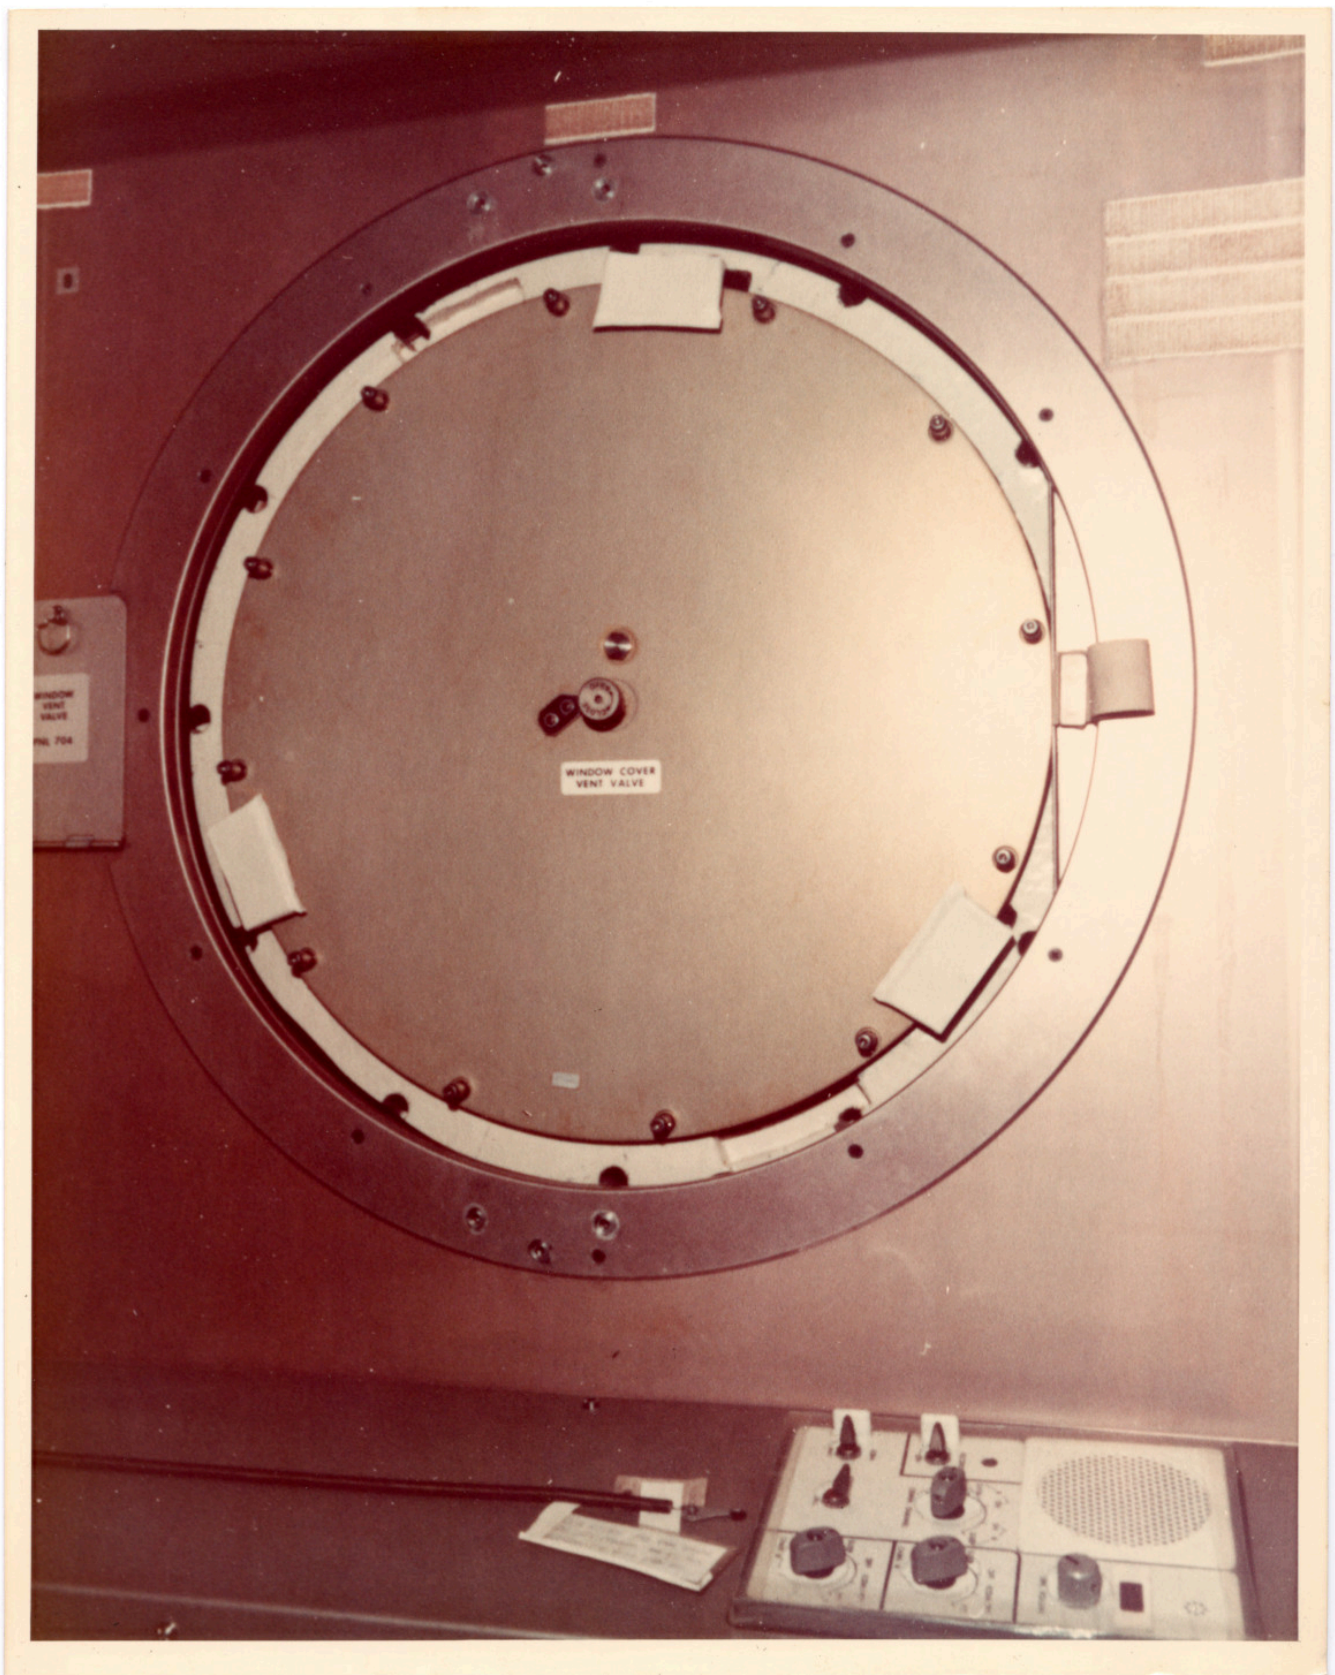

There is a still caption on the back which reads: "DAC 36884"

There is a still caption on the back which reads: "DAC 36889"

There is a still caption on the back which reads: "DAC 36872"

There is a still caption on the back which reads: "DAC 37459"

There is a still caption on the back which reads: "DAC 36871"

There is a still caption on the back which reads: "DAC 37103"

There is a still caption on the back which reads: "DAC 36034"

There is a still caption on the back which reads: "DAC 35307"

There is a still caption on the back which reads: "DAC 36557"

There is a still caption on the back which reads: "DAC 36876"

There is a still caption on the back which reads: "DAC 36940"

There is a still caption on the back which reads: "DAC 36546"

There is a still caption on the back which reads: "DAC 36547"

There is a still caption on the back which reads: "DAC 36284"

WINDOW VENT

1. WINDOW VENT VALVE -  
OPEN 3 turns CCW wait  
5-15 sec. for window to  
vent.
2. WINDOW VENT VALVE -  
CLOSE, hand tighten.