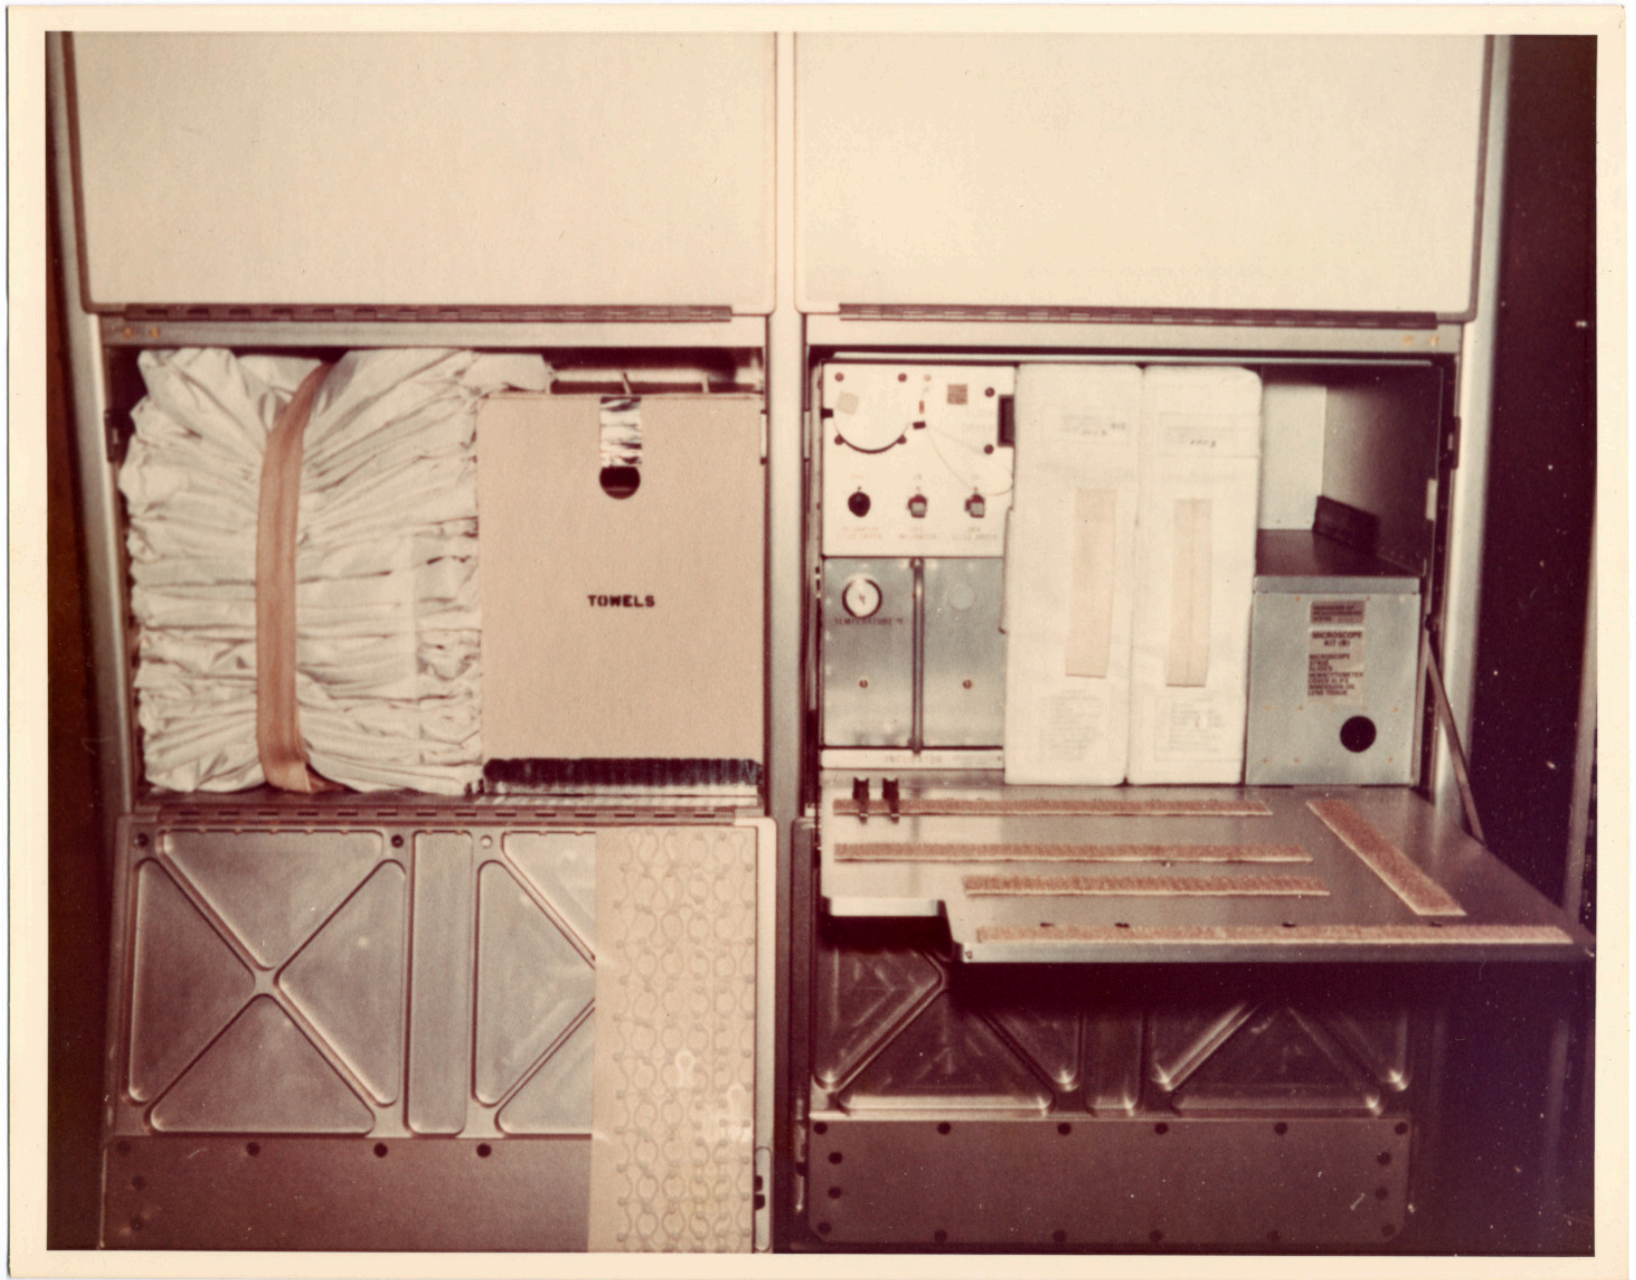

There is a still caption on the back which reads: "DAC 36884"

There is a still caption on the back which reads: "DAC 36889"

There is a still caption on the back which reads: "DAC 36872"

There is a still caption on the back which reads: "DAC 37459"

There is a still caption on the back which reads: "DAC 36871"

There is a still caption on the back which reads: "DAC 37103"

There is a still caption on the back which reads: "DAC 36034"

There is a still caption on the back which reads: "DAC 35307"

There is a still caption on the back which reads: "DAC 36557"

There is a still caption on the back which reads: "DAC 36876"

There is a still caption on the back which reads: "DAC 36940"

There is a still caption on the back which reads: "DAC 36546"

There is a still caption on the back which reads: "DAC 36547"

There is a still caption on the back which reads: "DAC 36284"

WINDOW VENT

1. WINDOW VENT VALVE -  
OPEN 3 turns CCW wait  
5-15 sec. for window to  
vent.
2. WINDOW VENT VALVE -  
CLOSE, hand tighten.