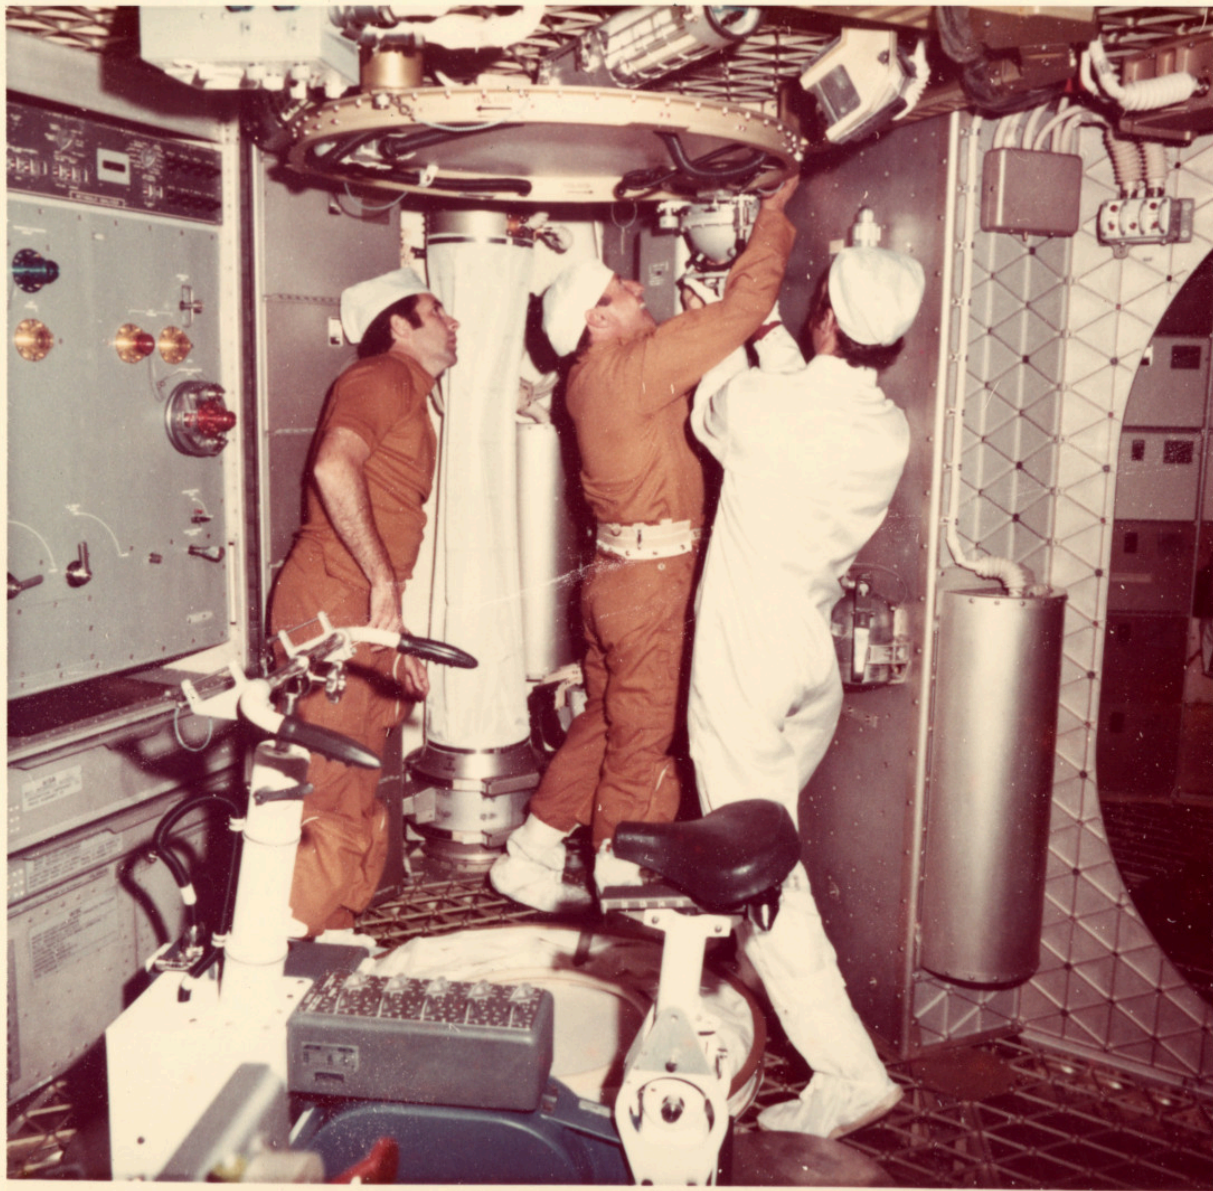

DAG-37160

5-25-72