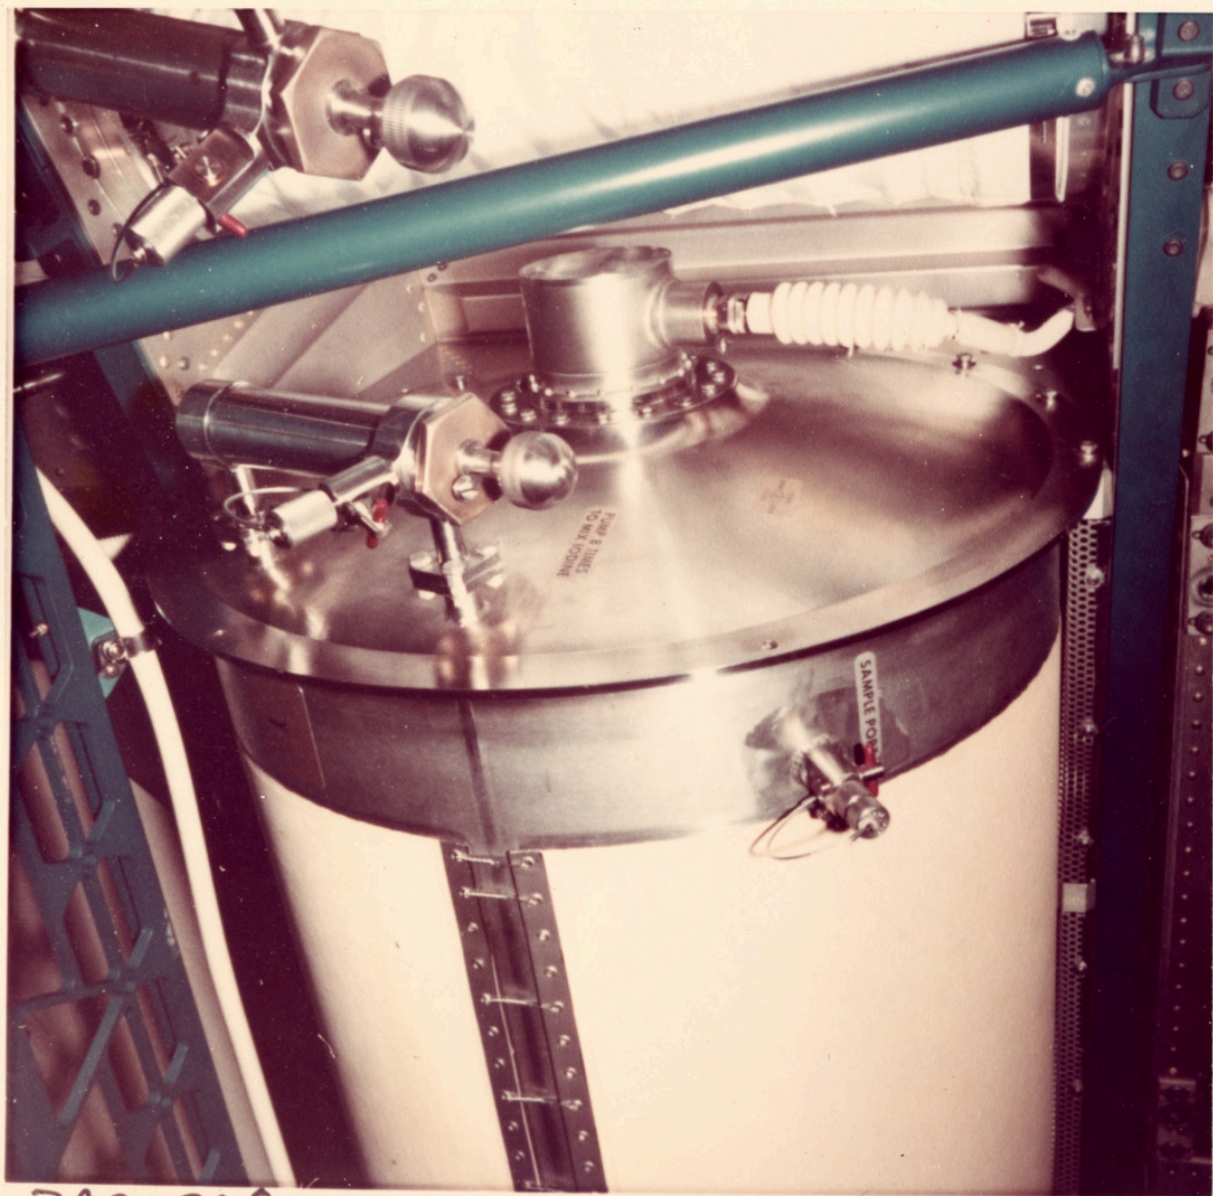

There is blue ink writing on the back which reads: "36569", There is printed blue text on the back which reads "McDonnell Douglas Astronautics Company Huntington Beach, California Photographic services Print No. DAC 36569"

DAC-36811

K-22-72