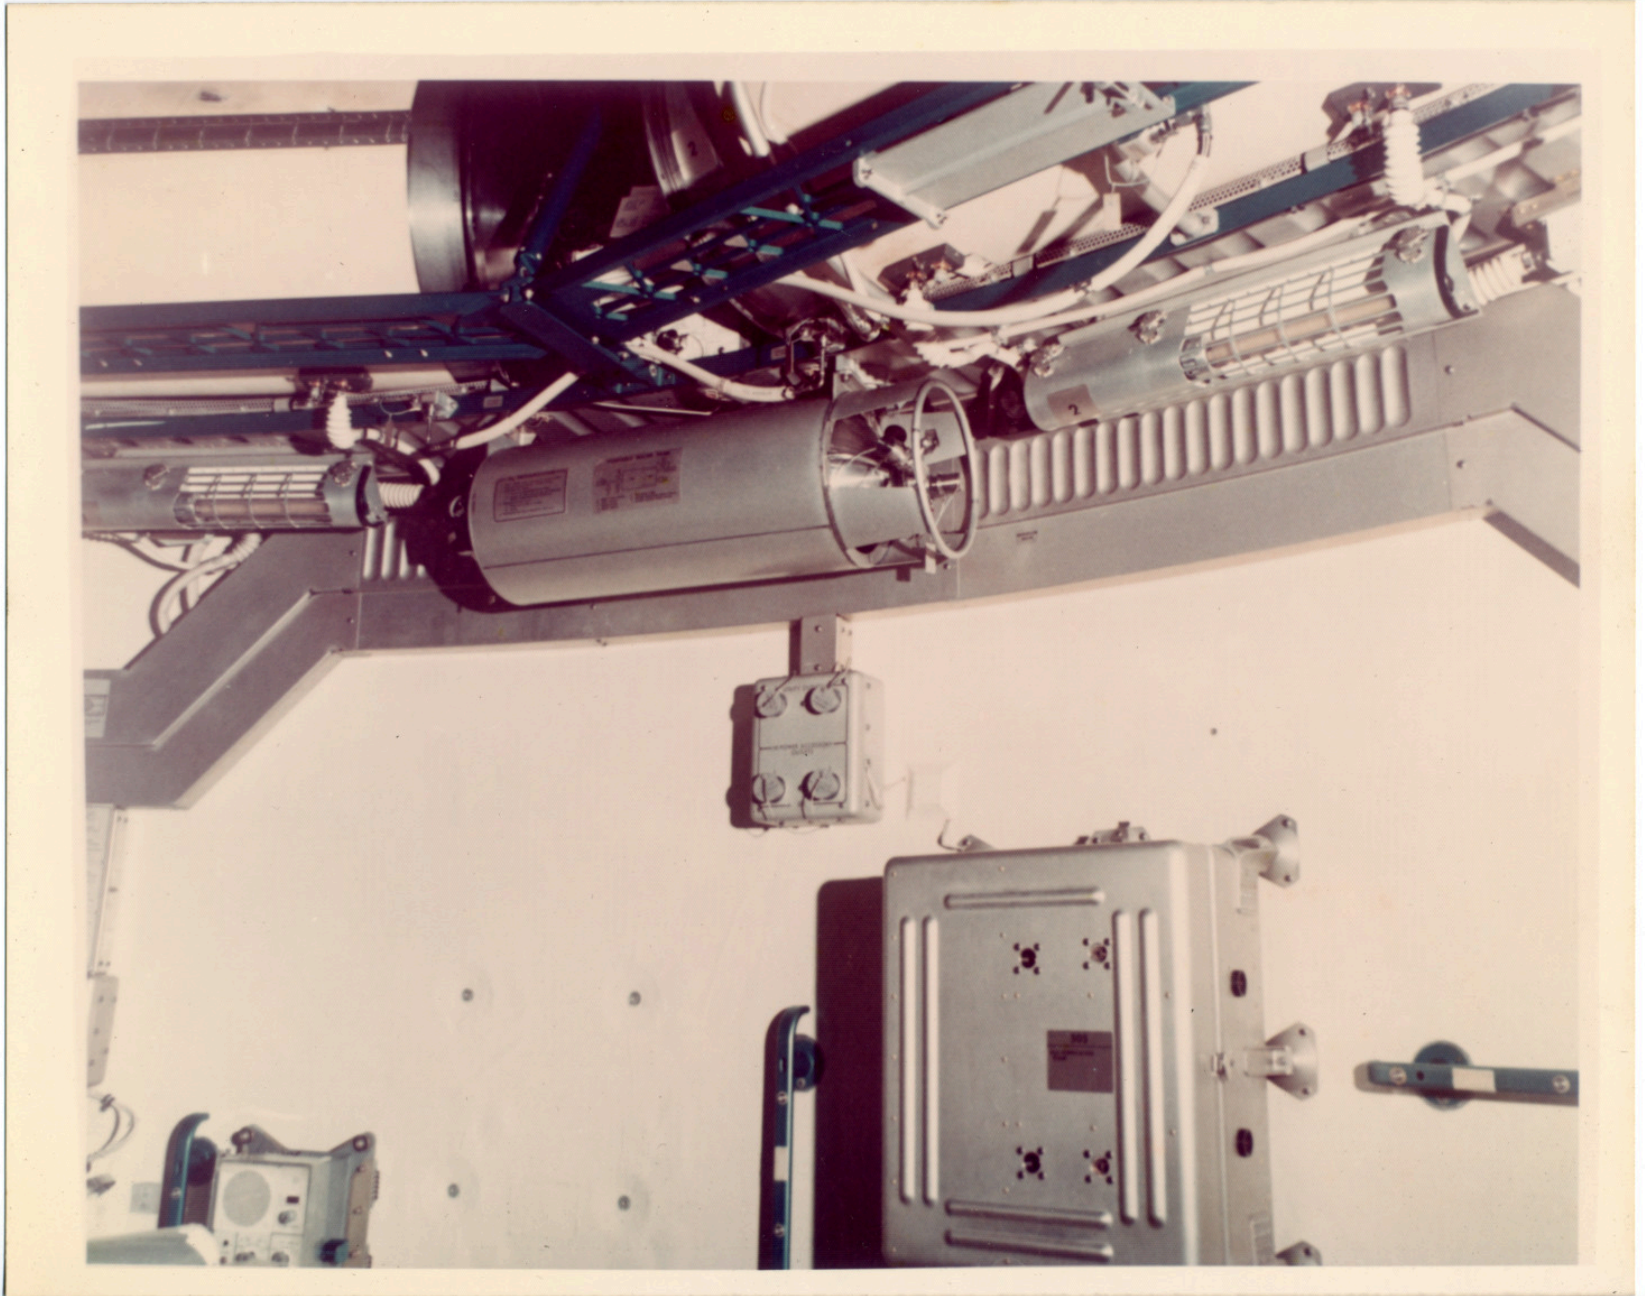

There is black ink writing on the back which reads: "T-18"