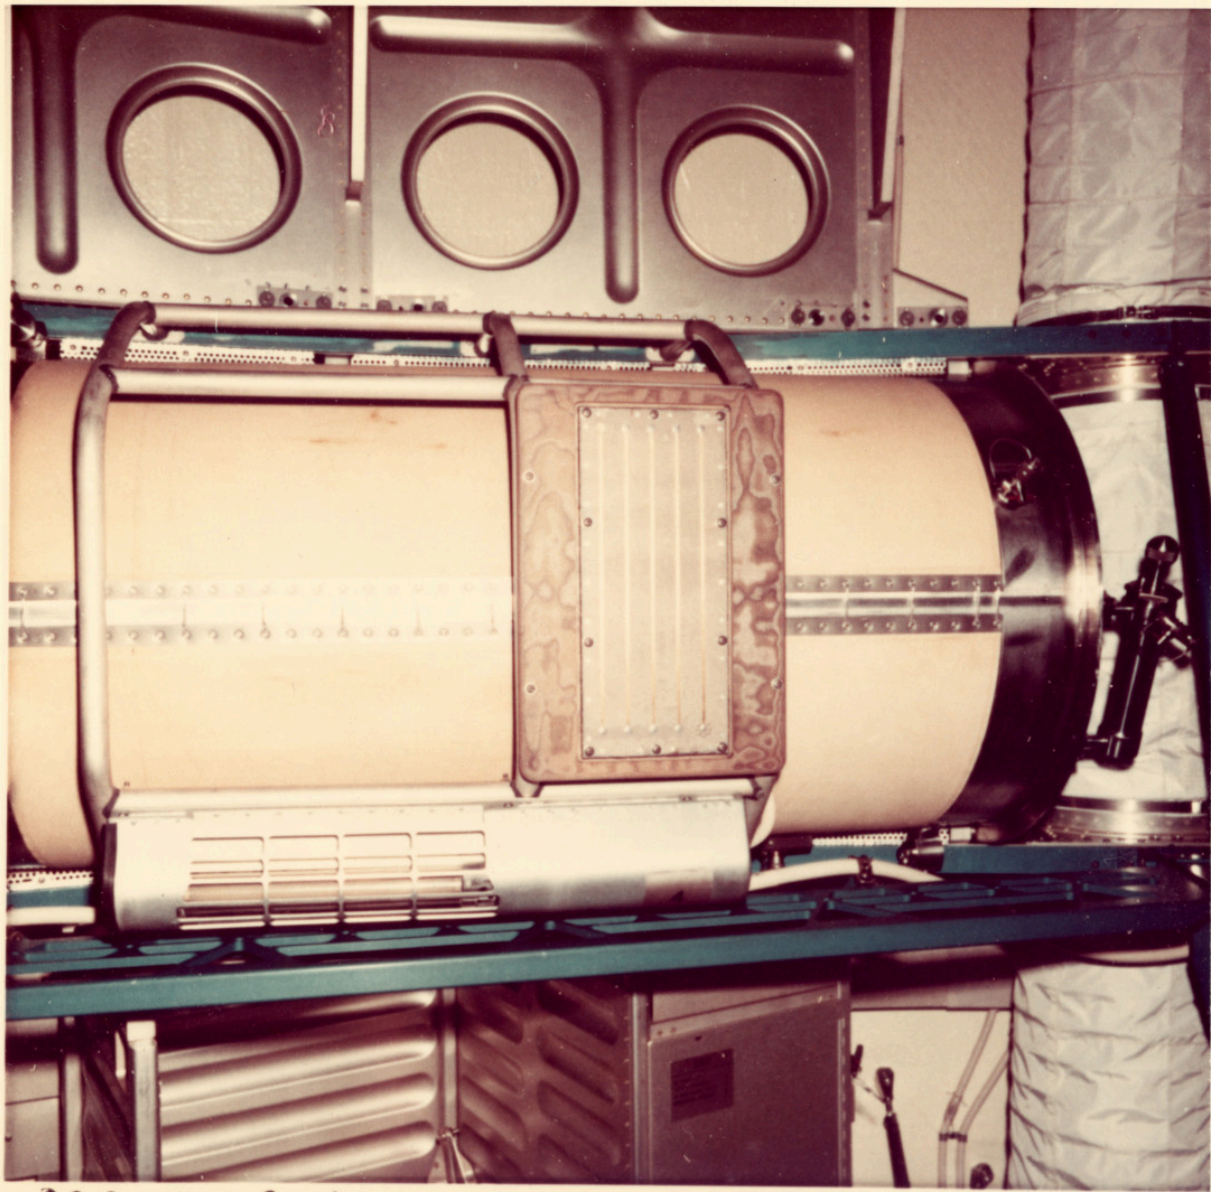

There is a still caption on the back which reads: "CLOSE. DOWN ANGLE VIEW TECNITION CHECKS STOWAGE OF SPARK INTERCOMS AND FAN ASSEMBLIES IN OWS 8 STOWAGE COMPARTMENT"

DAC-36813

5-23-72

DAC-37051 5-23-71

DAC-36R14