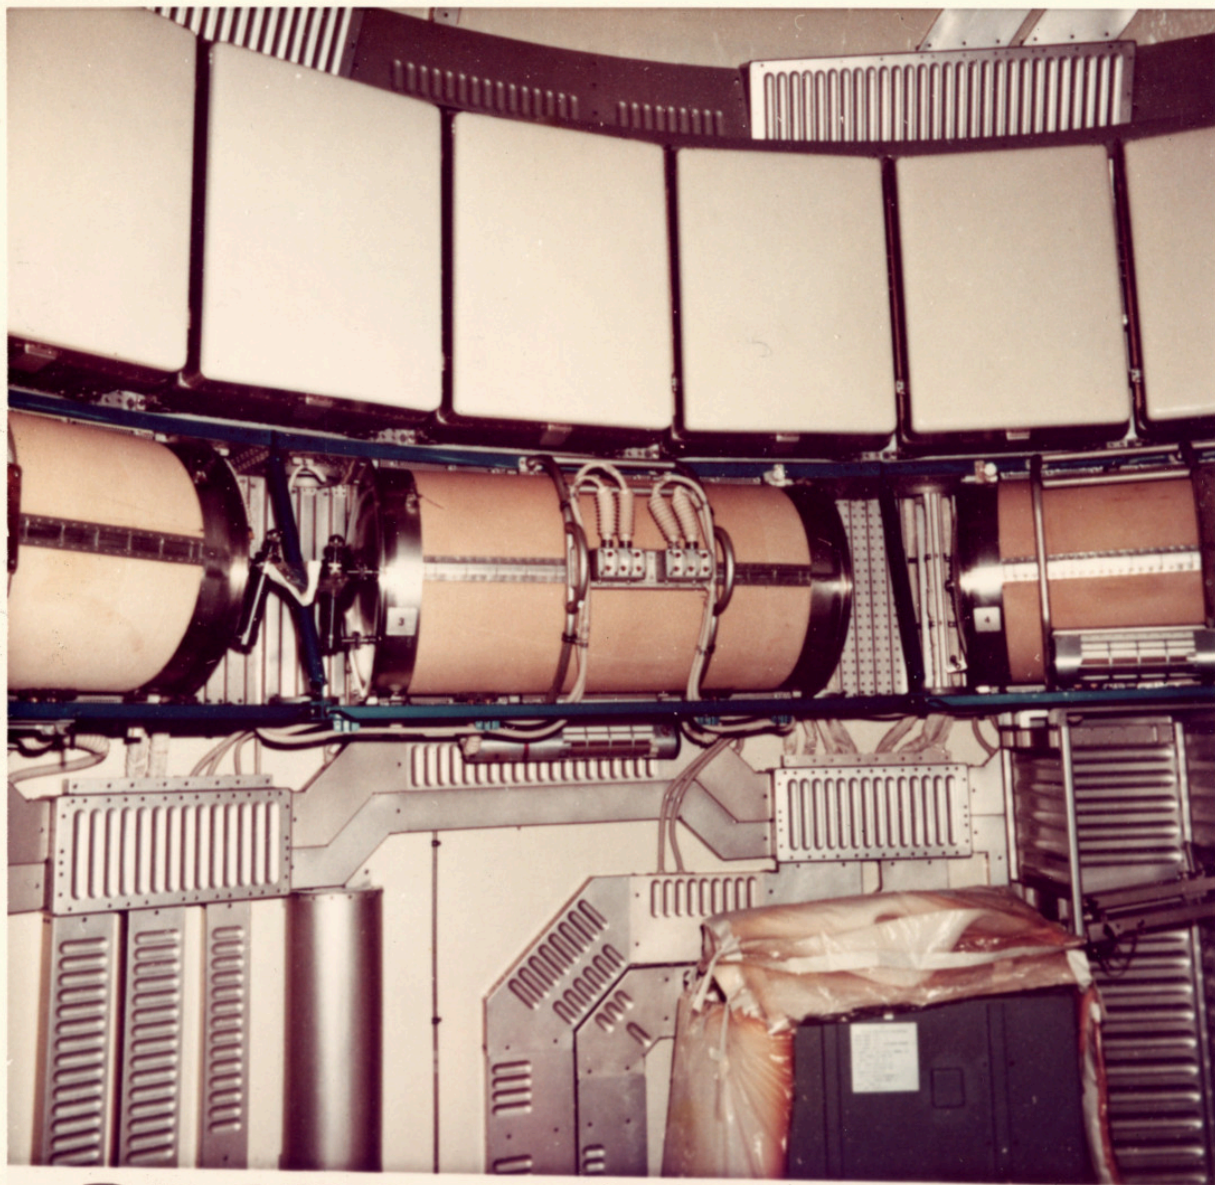

There is a still caption on the back which reads: "SECURING WATER CONTAINER IN RING SUPPORT STRUCTURE OF OWS NO. 1"

DAG-35337

2-16-72