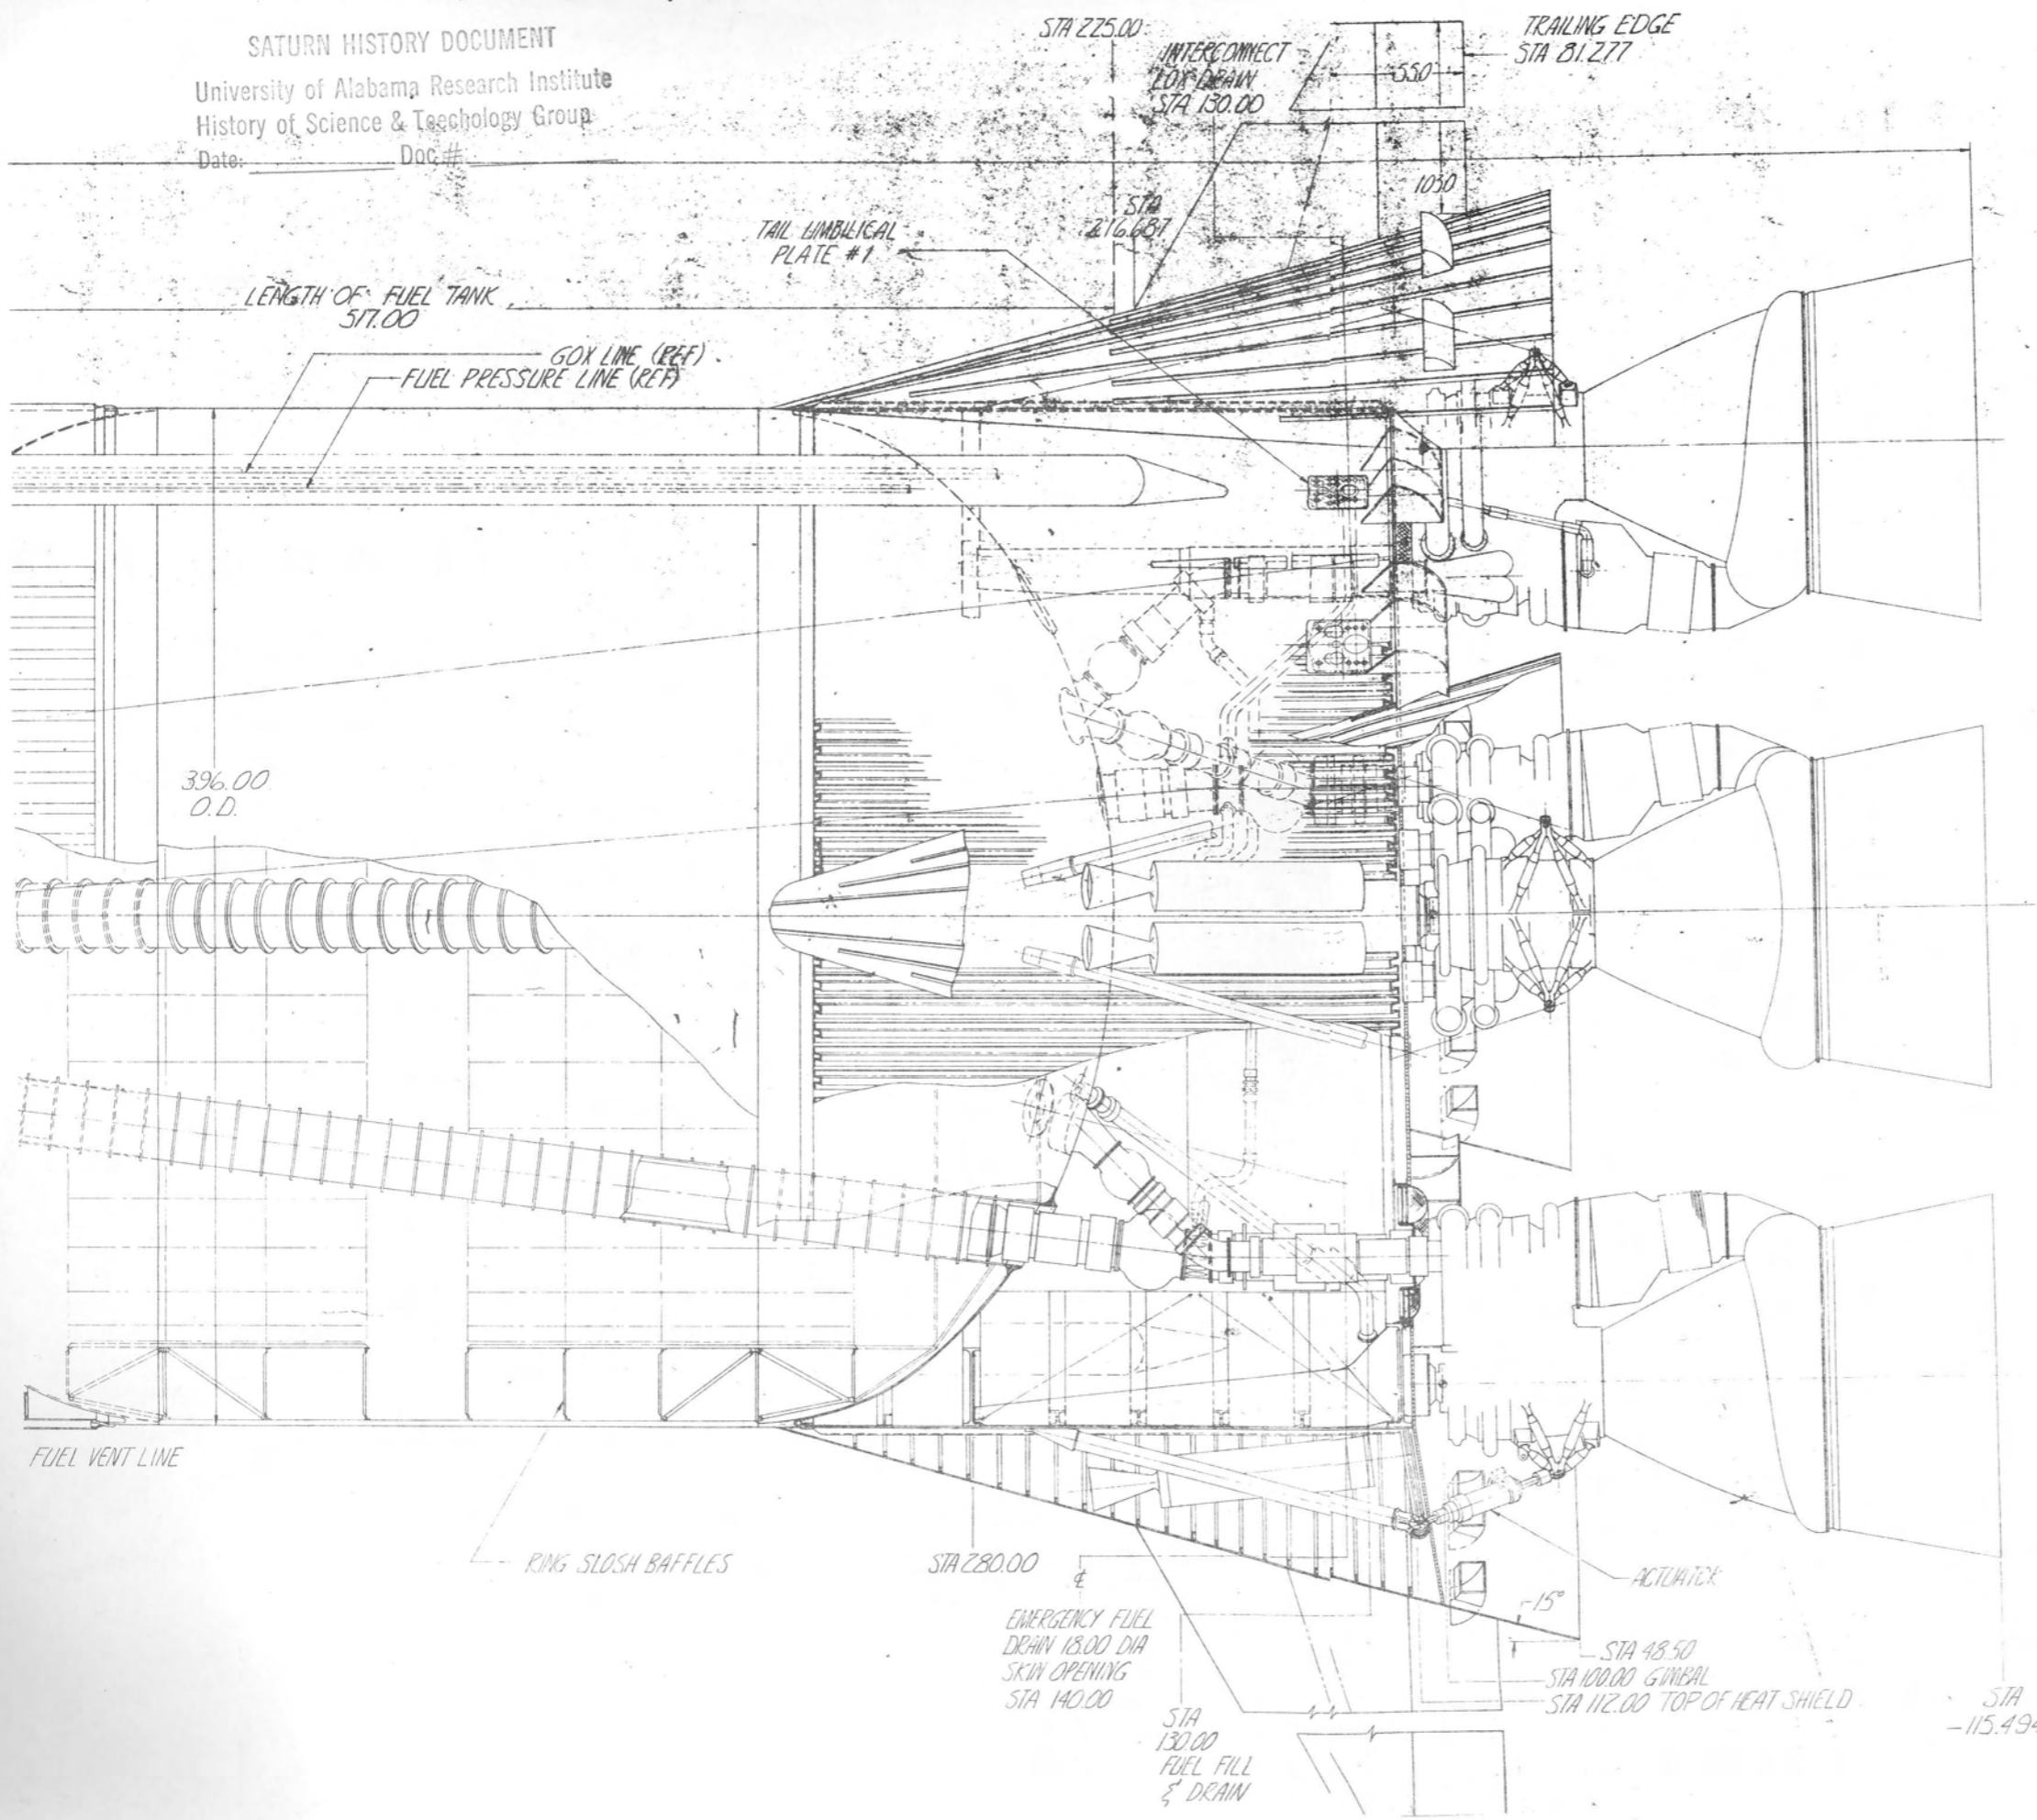

XIV.1

SATURN HISTORY DOCUMENT
University of Alabama Research Institute
History of Science & Technology Group

Date 3/12/62 Doc. No. _____

J 1010.25

FILE XIV.1

LAYOUT SECTION
M-P&VE-EL

3-12-62

10/12/62 11/26	SATURN V 11B LPO PROFILE	J 10M0336
-------------------	-----------------------------	-----------

DWG # - J10M03369 TITLE / DA

STA 2519000

STA 930

STA 894

STA 866

STA 823

STA 339

STA 284