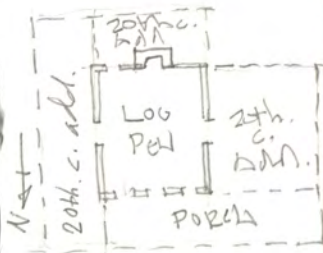

10/10

N ← large barn small barn house

N ← house

small barn N ←

N. WALL - EAST

PHOTOS AUG. 1991 - MRS JAMES BURKETT LOG HOUSE
+ 2 BARNs (DATES UNKNOWN) - demol. likely (photos AP Jones)

BURKETT
LOG HOUSE

N. side

H ←

S. wall

ALL = 20TH. CENT. EXCEPT CENTRAL LOG PEN

2

S. chimney

3/9/10

Note →
unusual
splined
stone
chim: cap
(only example
seen by HS)

A

H ↗
 small logs →
 normally indicate
 late 19th cent.
 constr.
 However,
 Melinda Herzog
 (Barnard M.A.)
 reports wide
 logs in loft (?)

H ←

cedar
 logs
 ± 8" φ
 at
 N.W.M.
 at
 porch

↘

modern gypsum
 pl. wall for oil