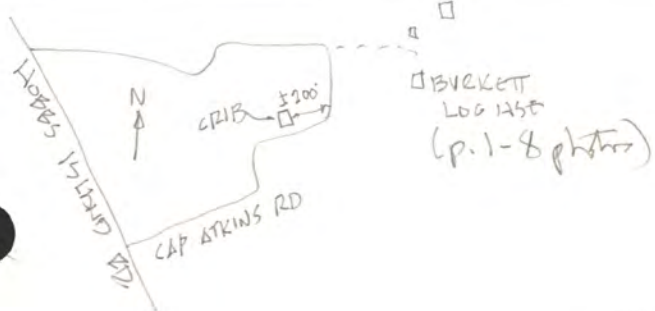

LEGG BARN (18th c.)

east
shed

40

42

→ HSC

Small
Blind

N ←

LOG CABIN
CRIB

LOG CABIN CRIB (age unknown - probably mid-1900's)

9/10

28

28

PH

CENTRAL PCH
(CORN CRIB)

modern galv.
metl. roof

pole rafters