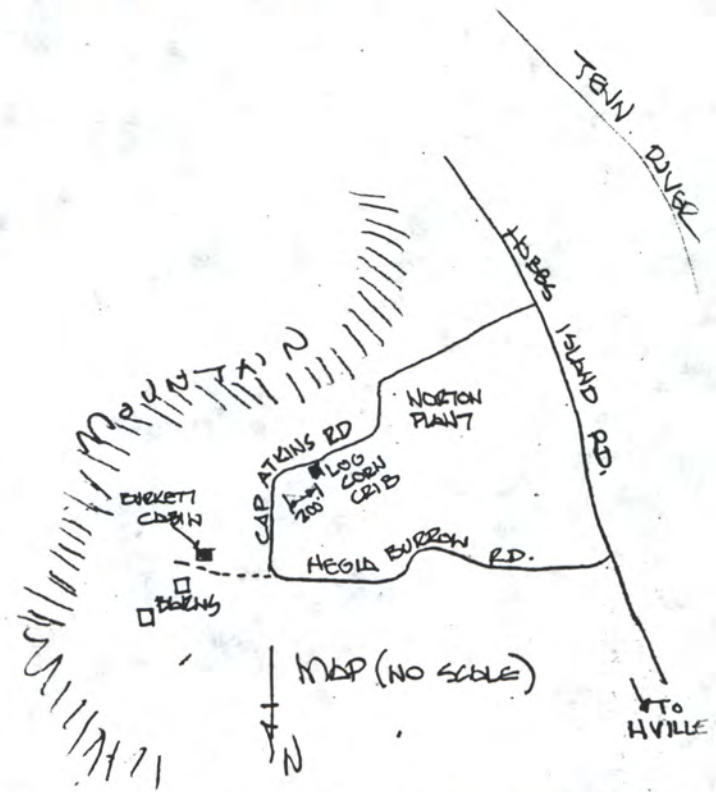

P.S. - strip mine
 denied by city.
 Fate of 'hse'

PLAN 1/8" = 1'-0"
 "STAPPED" DIMENSIONS
 N.

ALNCO

Cedar Point

Poplar Ridge

NEW HOPE

COUNTY

TODD

MILL GREEN MOUNTAIN

MOUNTAIN GAP

THOMPSON

HOBB'S

Whitesburg

STATE DOCKS

BOAT

ON CO