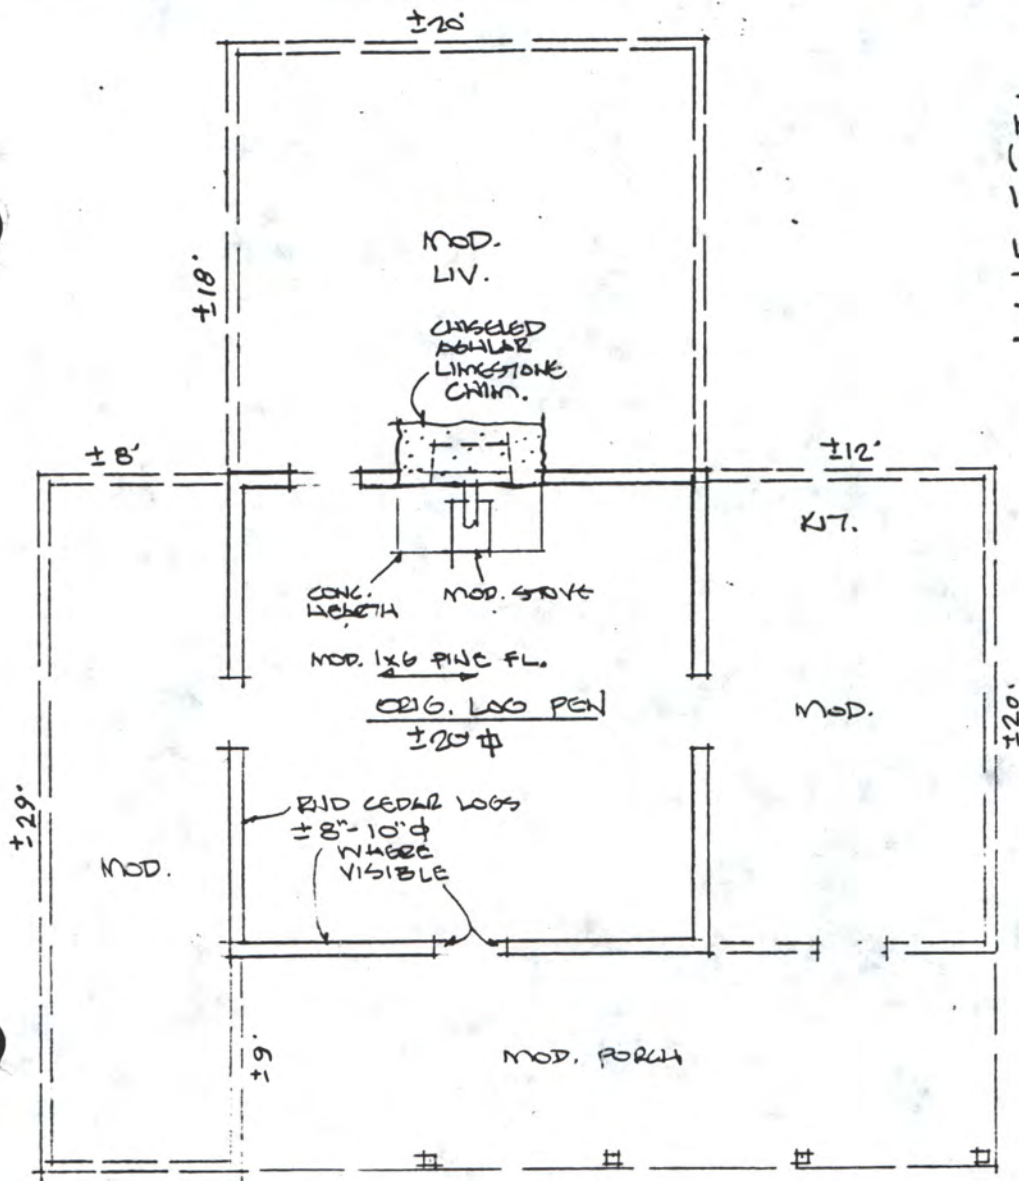

1991 OWNER:
MRS. JOANNA BURKETT
(WILLIAM L.) 533-5426
1909 COLLEGE RD. S.E.
LEASED TO A GRAVEL CO.
THEY WILL DEMOLISH HSE.
TO "RUN A ROAD THROUGH"
TO THEIR STRIPPING SITE
TO THE EAST

H. Jones, FALA
Aug. 1991

P.S. - strip mine
denied by city.
Fate of 'hse'

PLAN 1/8" = 1'-0"
"STAPPED" DIMENSIONS
N.