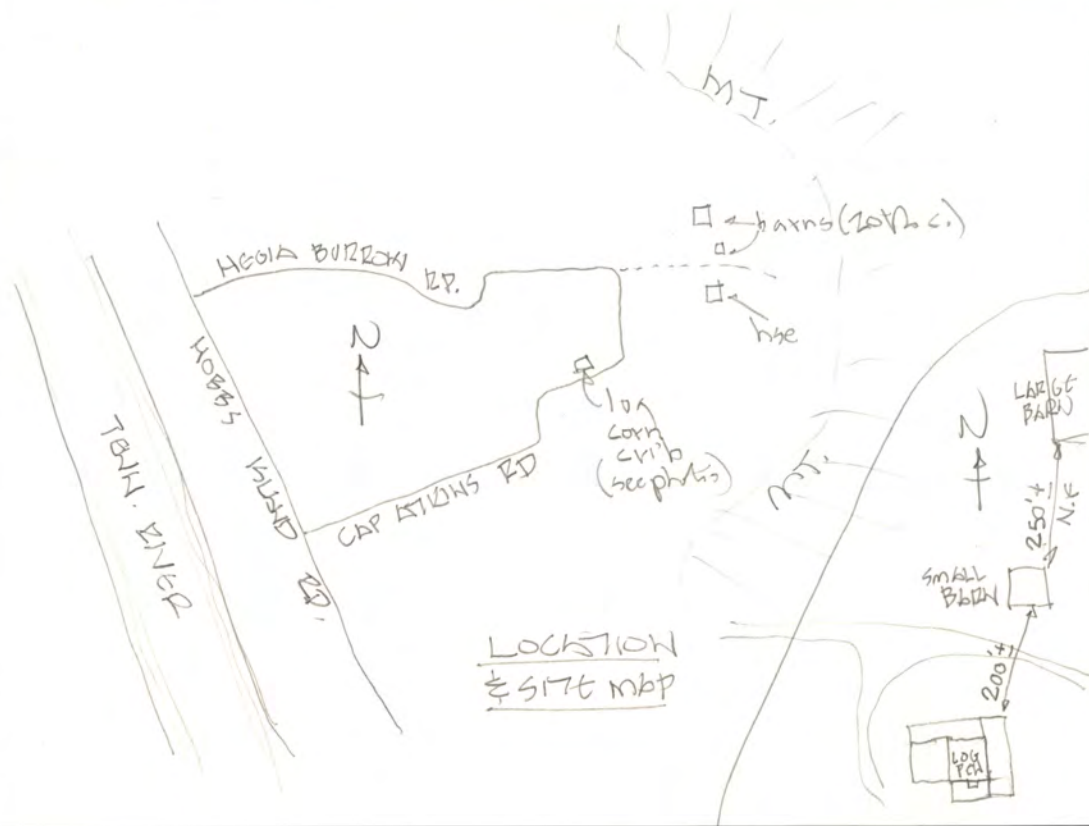

10/10

N ← large barn small barn house

N ← house

small barn N ←

N. WALL - EAST

PHOTOS AUG. 1991 - MRS JAMES BURKETT LOG HOUSE
+ 2 BARNs (DATES UNKNOWN) - demol. likely (photos AP Jones)

BURKETT
LOG HOUSE

N. side

H ←

S. wall

ALL = 20TH. CENT. EXCEPT CENTRAL LOG PEN

2

S. chimney

3/9/10

Note →
unusual
splined
stone
chim: cap
(only example
seen by HS)

A

H ↗
 small logs →
 normally indicate
 late 19th cent.
 constr.
 However,
 Melinda Herzog
 (Barnard M.A.)
 reports wide
 logs in loft (?)

H ←

cedar
 logs
 ± 8" φ
 at
 N.W.M.
 at
 porch

↘

modern gypsum
 pl. wall for oil

MILL GREEN MOUNTAIN

MOUNTAIN GAP

THOMPSON

HOBB'S

Whitesburg

STATE DOCKS

BOAT

ON CO