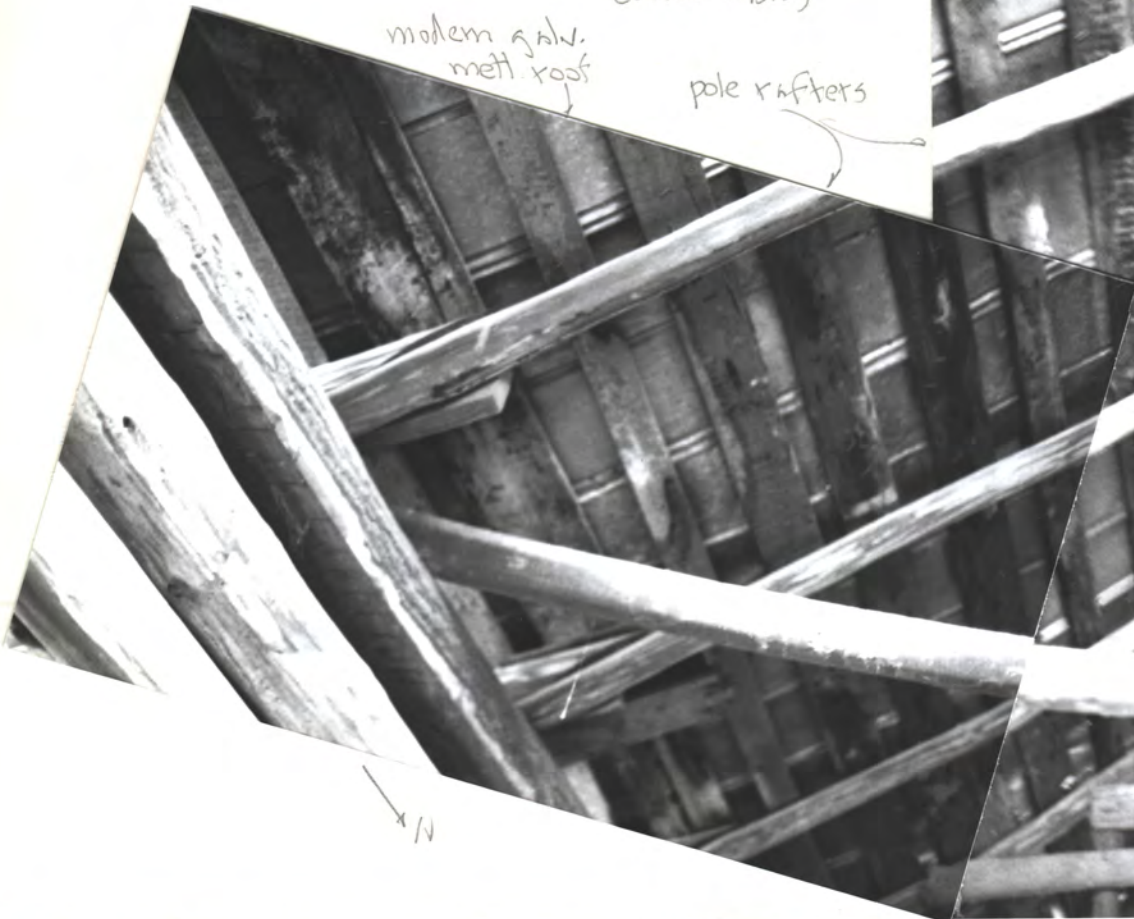

PH

CENTRAL PCH
(CORN CRIB)

modern galv.
metl. roof

pole rafters

PH

N