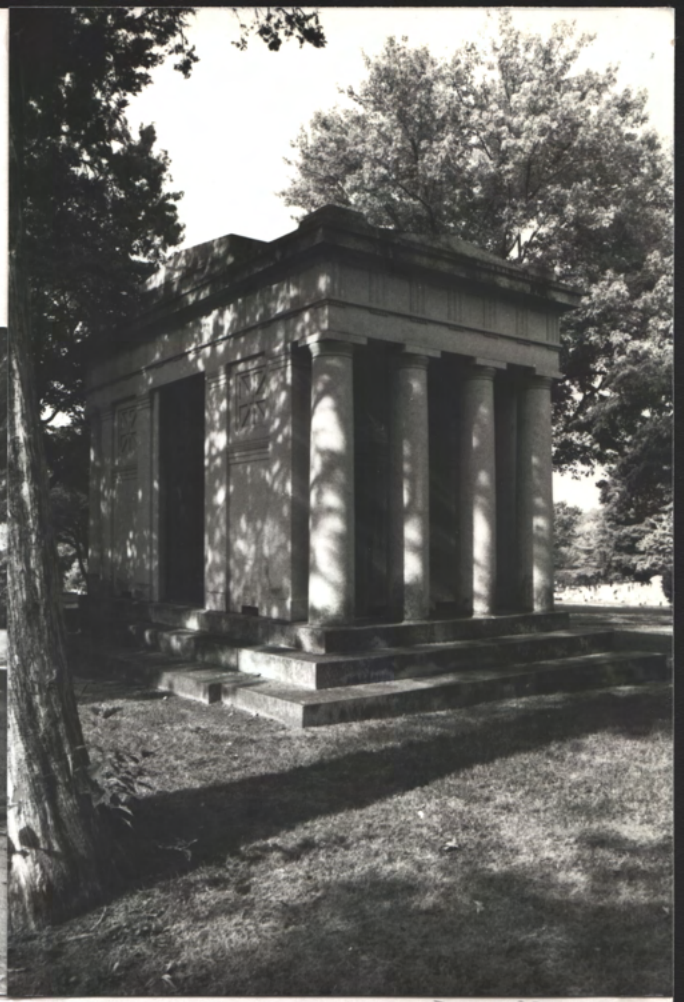

Erskine Tomb  
 Maple Hill Cem.  
 Huntsville, Al.  
 photos July 1993  
 Harvie P. Jones, FAIA

43

N

5074  
 Tomb  
 Erskine

Bronze door

All stone  
 = gray granite

N

H