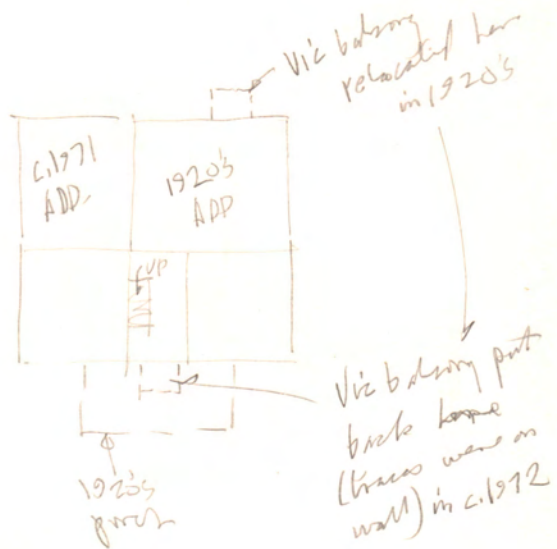

Stapp Residence (Barnett's) - Nields
McLennan, Franklin & Williams probably 170's (ca. 1871)
on 1841 map - appears 1850's (Johnston window)
Roof overhauled, porch + stairs = 1920's Barnet's removal

Stapp Residence (Barriesters) - N'ville - Rem wing = 1920's adds
Franklin + Williams early '70's
↓ entry was on front. Re-placed there in ca 1971 restor. by JH, AJ

Stapp Residence (Barrietero) - N'ville - ca. 1920's new add'n at left
Franklin + Williams early '70's photo

1920's
↓

This M was enclosed in ca. 1971 add'n by JFH

1850's
↓

Stages Residence (Barnstons) - Hillier
Franklin & Williams - ^{PH's} nearly 1970's - ca 1850 m

Stapp Residence (Baristers) - H'mille - hand-split lath (ca. 1850's)
N.E. Corner, Franklin + Williams - early 1970's photo - ca. 1850's base