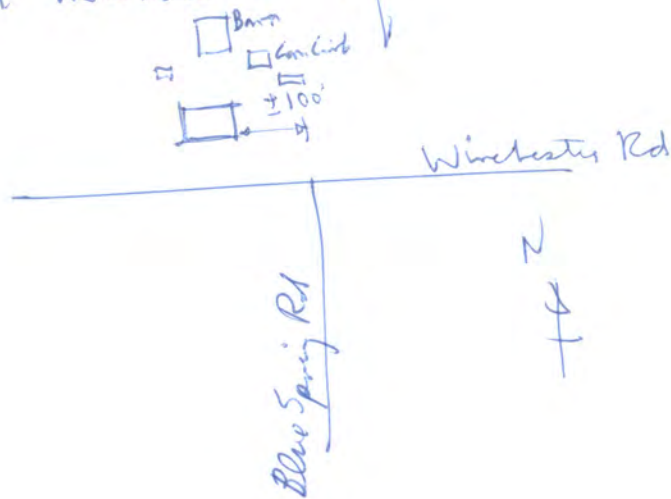

BARN
CORNER

HSK

Winchester Rd

Blue Spring Rd.

N

Appears Fed. w/ Gk. Rev. interior trim
perhaps 1835-45

This pg. + next = hse.
next = barn

photos 1976

Demolished ca. 1977

Blue Spring Rd.
Mid 19th C

On 1840-50 house (based on muntle)

- basic house details are fixed.

Located at intersection of

CORNCRIB

Approved Name

County No.