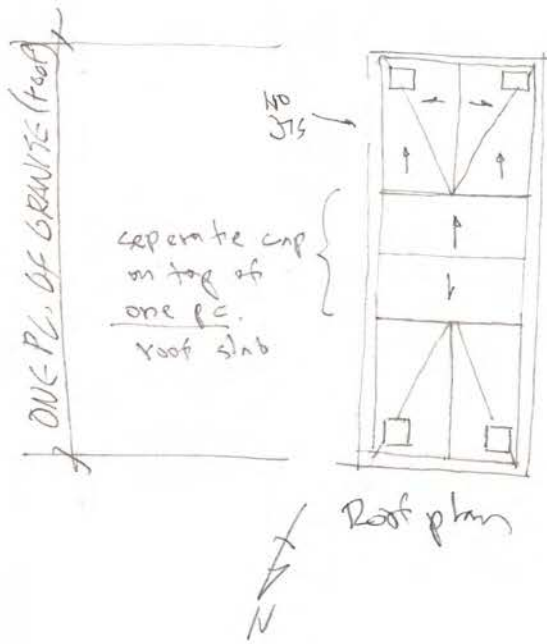

WEST FRONT

Evskine Mausoleum - early 20th cent.
 Maple Hill Cemetery, Huntsville, Al., photos Oct 1907
 H.P. Jones Fall 11 for restor. (dorst. arch. serv.)

1093

N

N ←

N ←

STONE =
ALL GRANITE
(LT.
GRANITE)

N ←

2 bronze doors (pin hinges on top + bottom)

bronze door

N ←

ROOF 1/4

stained glass above bronze panels