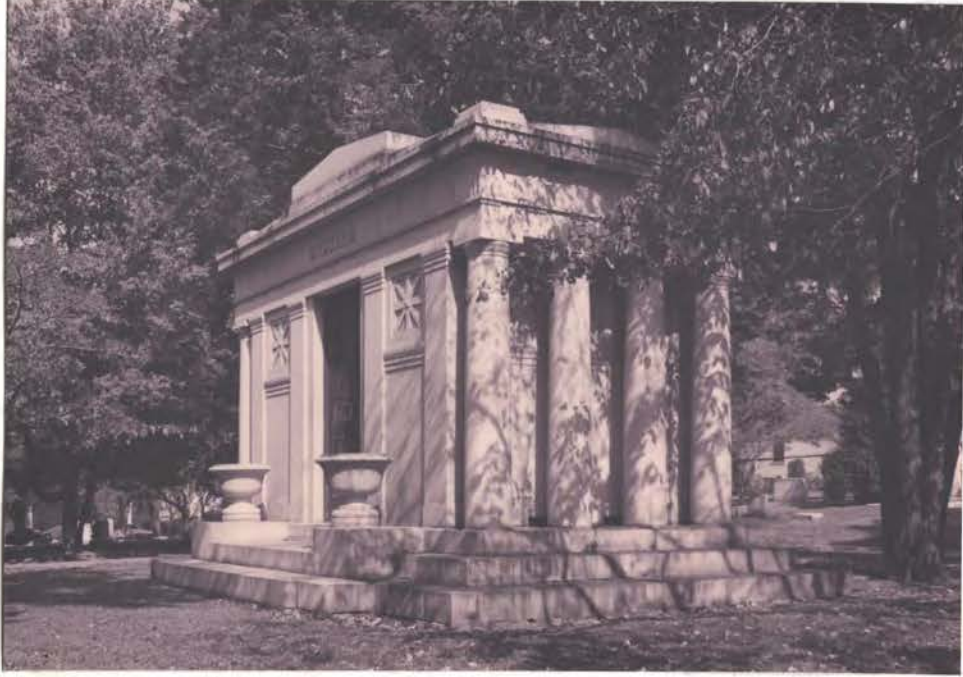

WEST FRONT

Evskine Mausoleum - early 20th cent.
 Maple Hill Cemetery, Huntsville, Al., photos Oct 1907
 H.P. Jones Fall 11 for restor. (dorst. arch. serv.)

1093

N

N ←

N ←

STONE =
ALL GRANITE
(LT.
GRANITE)

N ←