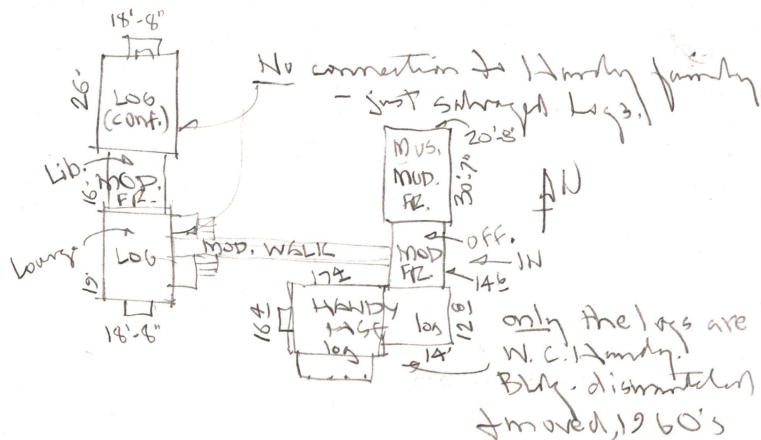

W.C. Handy Museum
 West College St.
 Florence, Al. $\frac{1}{8} = 1'$
 Dec. 94 drawn by W.S. (by owner)

U.M.
 COLLEGE ST.
 FLORENCE AL.

1 of 4

Date unknown.
Perhaps 1820-60
based on wide logs

W.C. Handy Museum
(early 20th c. "blues" composer & musician
- "St. Louis Woman", "Beale St. Blues" etc
Florence, AL. Photos Jan. 1995 NPL Jones
Built & rebuilt 1960's on this new site

NO
DETAILS
ARE
AUTHENTIC
(not by JWH)
put here
in 1960's

N.E. mod. bldg.

W.C. HANDY MUSEUM LOG USE

PH

No details are authentic.

PH

↳ Hardy house ↳ 29

long