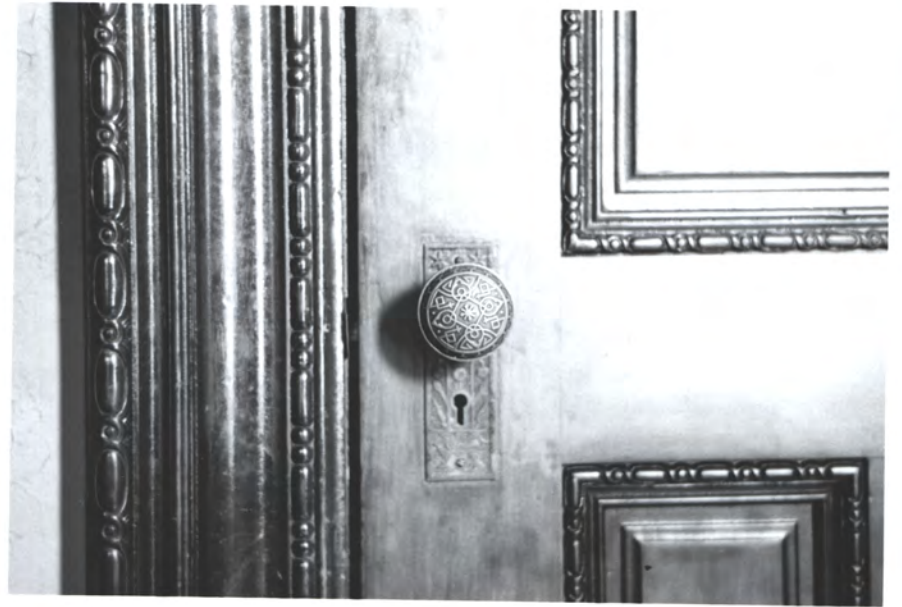

CA. 1890 HSE. IN BRIDGEPORT, AL.
"QUEEN ANNE"
A FINE, RICHLY DETAILED,
WELL-PROPORTIONED HOUSE.
SAID TO BE BY M. KIM, MEND & WHITE.
PROBABLY NOT, BUT BY A FINE ARCH.

photos
c. 1972

NOTE INLAY FL. PATTERN

BRIDGEVIEW, CA 1890

SEE PREVIOUS PGS

DUPLEXES, CO. 1850 BRIDGEPORT
ALSO "SAID TO BE" BY
MCKIM MEAD & WHITE
PROBABLY NOT