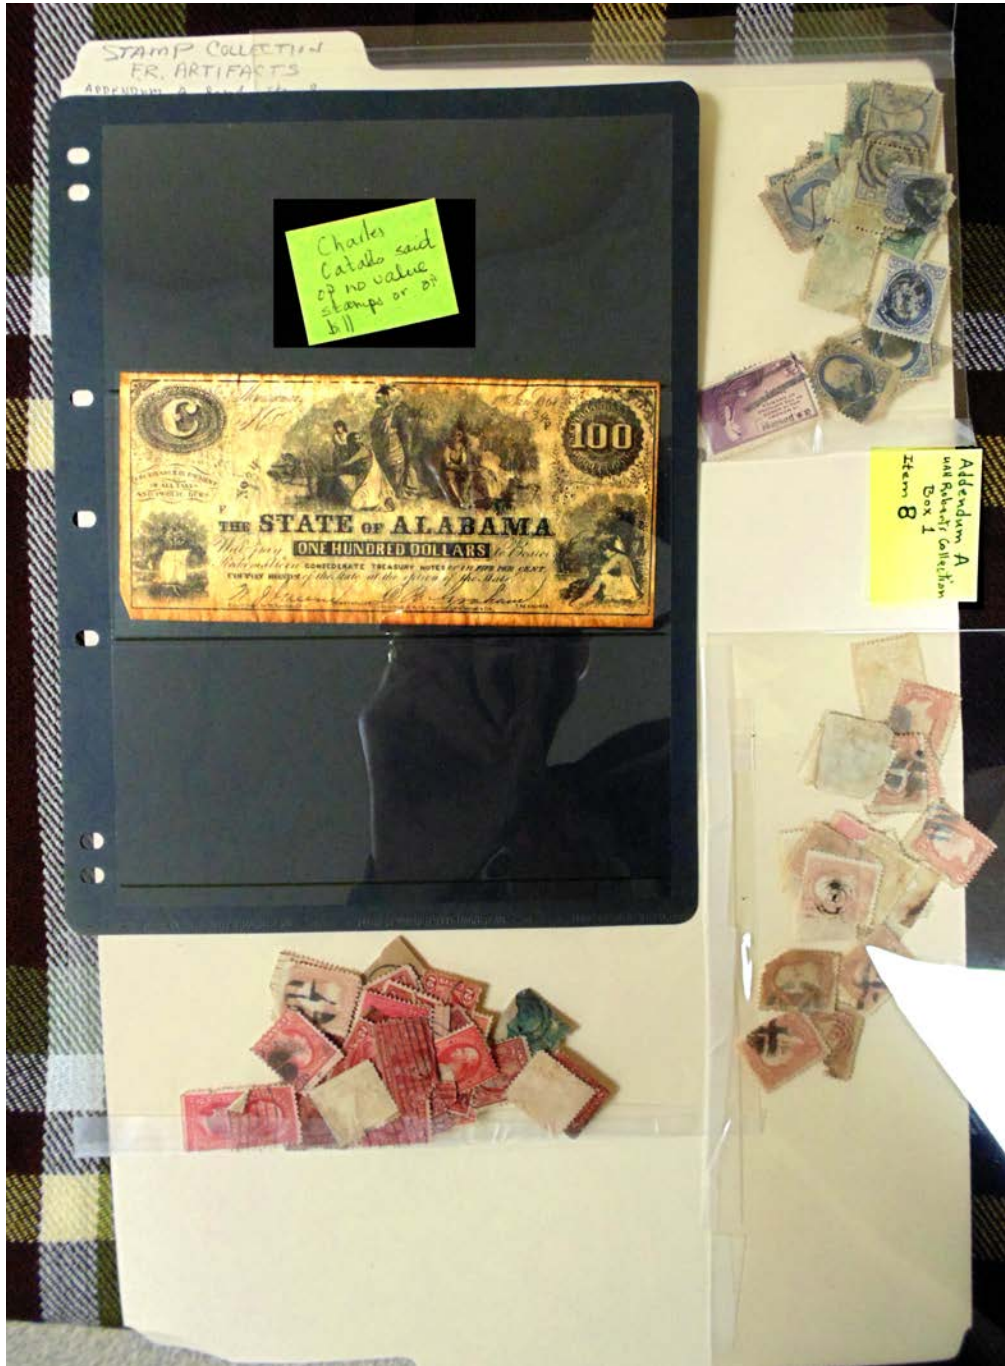

Frances Cabaniss Roberts Collection: Series 13, Box 1, Item 8
Roberts, Frances C. Stamp, Envelope, and Post Card Collection

Image 1 r13_01-00-008-4892 [Contents](#) [Index](#) [About](#)

Names:

Envelope Collection

Types:

artifact

Frances Cabaniss Roberts Collection: Series 13, Box 1, Item 8
Roberts, Frances C. Stamp, Envelope, and Post Card Collection
Image 2 r13_01-00-008-4893 [Contents](#) [Index](#) [About](#)

Names:
Postage Stamp
Collection

Types:
artifact

Frances Cabaniss Roberts Collection: Series 13, Box 1, Item 8
Roberts, Frances C. Stamp, Envelope, and Post Card Collection
Image 3 r13_01-00-008-4894 [Contents](#) [Index](#) [About](#)

Names:

Confederate Alabama
\$100 Bill

Postage Stamp
Collection

Types:

artifact

Frances Cabaniss Roberts Collection: Series 13, Box 1, Item 8
Roberts, Frances C. Stamp, Envelope, and Post Card Collection
Image 4 r13_01-00-008-4895 [Contents](#) [Index](#) [About](#)