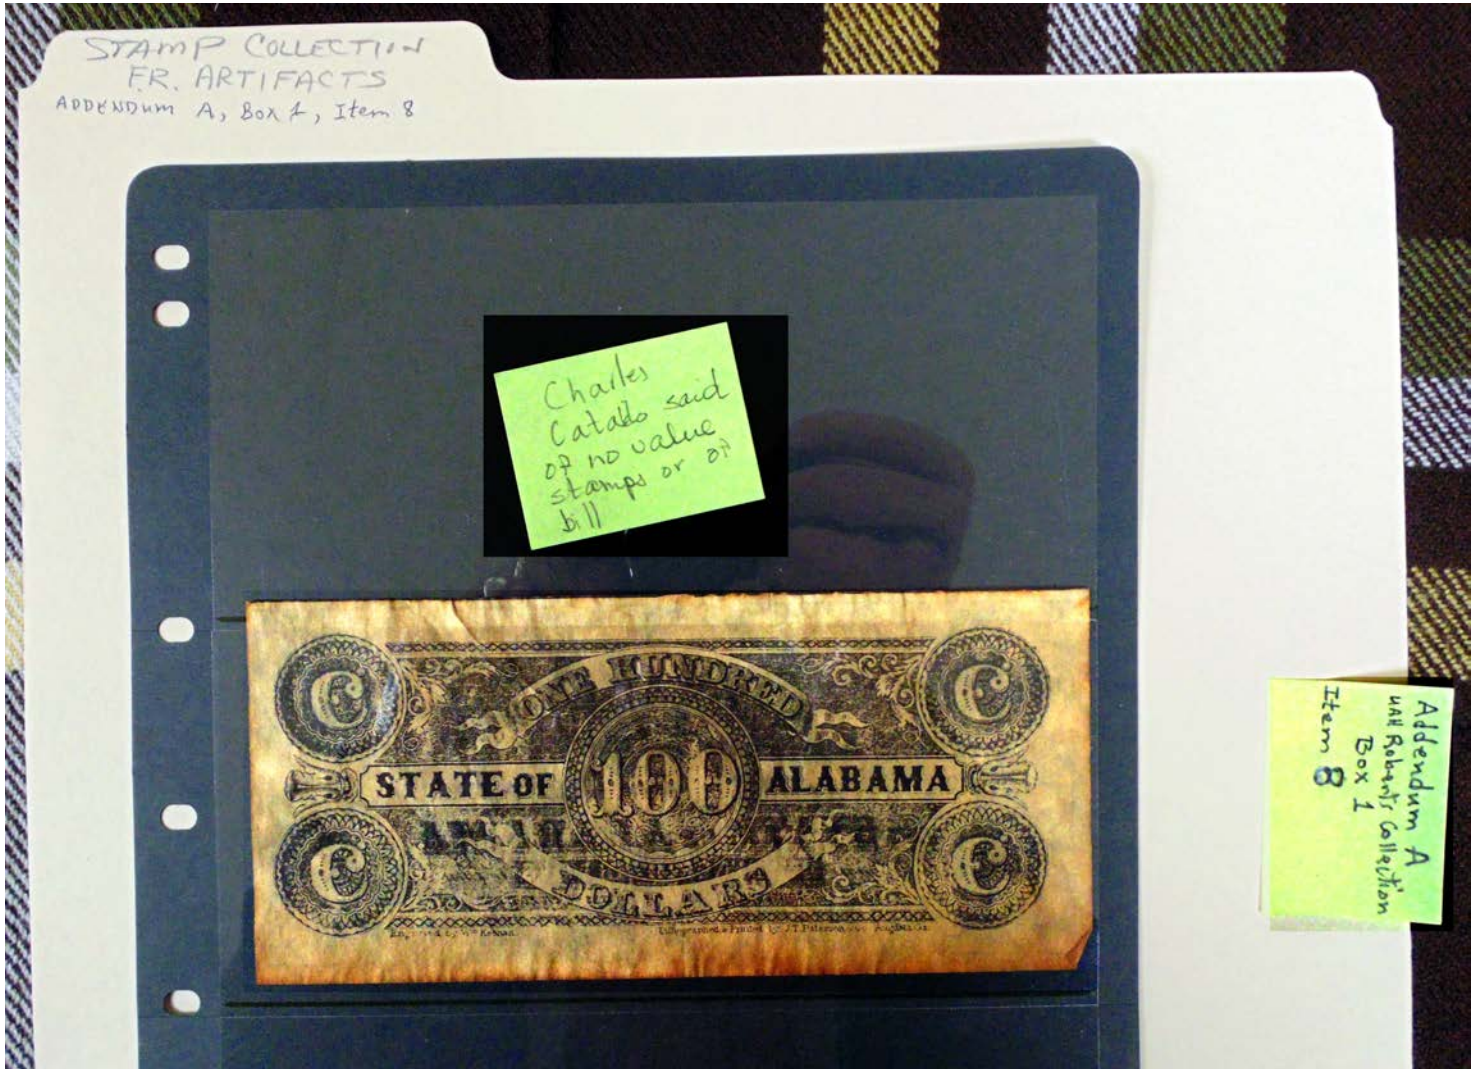

Names:

Confederate Alabama
\$100 Bill

Postage Stamp
Collection

Types:

artifact

Frances Cabaniss Roberts Collection: Series 13, Box 1, Item 8
Roberts, Frances C. Stamp, Envelope, and Post Card Collection
Image 4 r13_01-00-008-4895 [Contents](#) [Index](#) [About](#)