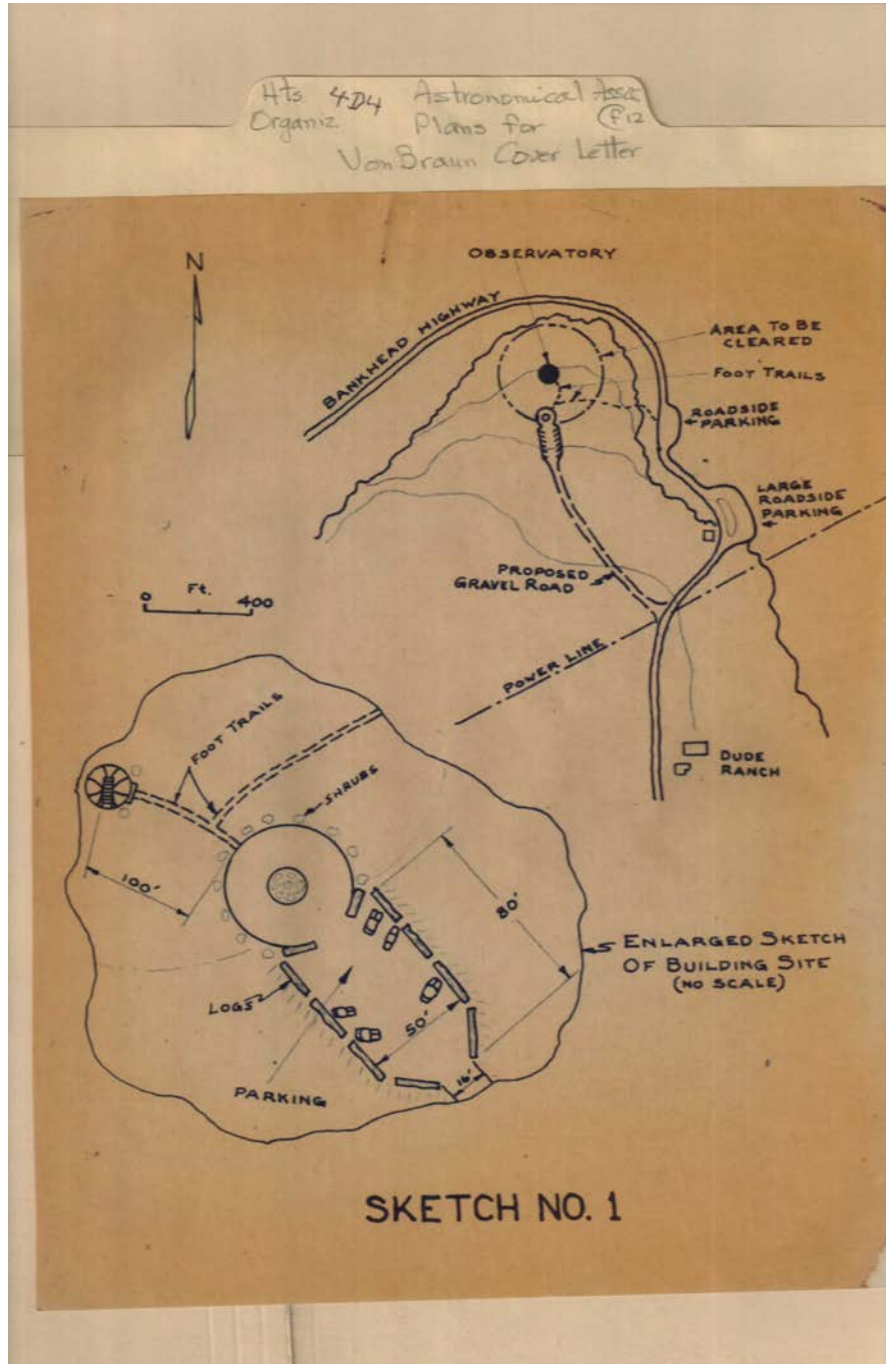

Huntsville Astronomical Association Observatory Plans

Image 40 r04d04-12-000-0040 [Contents](#) [Index](#) [About](#)

Names:

Telescope Site on
Monte Sano

Types:

map

Huntsville Astronomical Association Observatory Plans

Image 41 r04d04-12-000-0041 [Contents](#) [Index](#) [About](#)

Hts 404 Astronomical Assoc
Organiz Plans for (F12)
Van Braun Cover Letter

Bill of Materials for Observatory

Item	Masonry material	Amount	Approx. Retail Price	Requested Donated By	
1.	Ready mixed concrete	6 cu.yd.	85.00	Huntsville Building Material Co.,	
2.	Mortar mix	10 bags	10.00	Van Valkenburgh Bros.,	
3.	Cement	3 bags	3.00	316 Wheeler Avenue,	
4.	Sand	2 yd.	8.00	New Fair Grounds, City	
5.	Concrete blocks	6x8x16	100.00	Johnston Concrete Products Company,	
6.	Concrete blocks	6x8x16			300 ea. }
7.	Concrete blocks	Bullnose 8"			20 ea. }
8.	Bricks, common second grade	1000 ea.	100.00	Donated by Huntsville Brick & Tile Co.	
<u>Hardware for rotating the dome</u>					
9.	Rollers 10" and axis	8 ea.		Hutchens Co., Inc. 100 S. Jefferson, City	
10.	Flatstock 3/8 x 3"	60 ft.			
11.	Angle iron 1 1/2 x 1 1/2	20 ft.			
12.	Bolts (anchor) 1/2" about 16" lg.	20 ea.			
13.	Aluminum sheets (roofing)	600 sq.ft.	100.00	Maples Sheet Metal Works, 108 Meridian St., City	
14.	Door 3'-0 x 6'-8" x 1 3/4" outside	1 ea.	30.00		
15.	Lock & Key 3 butts 4"	1 set	8.00	Jones Lumber Co., 310 N. Washington, City	
<u>Lumber</u>					
16.	2 x 4 2 x 6 not yet determined			Bartee Lumber Co. 1603 Bard Avenue, City	
17.	1 x 8 S 4 S	300 sq.ft.	30.00		
18.	1 x 6 T & G	300 sq.ft.	40.00		
19.	Plywood 1/4"	500 sq.ft.	100.00	Dilworth Lumber Co., 304 Church St., City	
20.	Roofing felt	1 roll	5.00	Huntsville Roofing Co., 1009 Seventh St. W.	
21.	Plywood 1/2 or 5/8" 4 x 8	1 sheet	4.00	J.E. Brown & Sons Cabinet Makers W. Holmes St., City	
<u>Landscaping</u>					
22.	Evergreen shrubbery			Chase Nursery Co.	
	Two 8'-0" in height				
	Twelve 2' to 4' in height				

Names:

Bartee Lumber Co.
Brown, J. H.
Chase Nursery Co.
Construction Materials

Dilworth Lumber Co.
Huntsville Brick & Tile
Huntsville Building Material Co.

Huntsville Roofing Co.
Hutchens Co., Inc.
Johnston Concrete Products Co.

Jones Lumber Co.
Maples Sheet Metal Works
Van Valkenburg Bros.

Types:

list