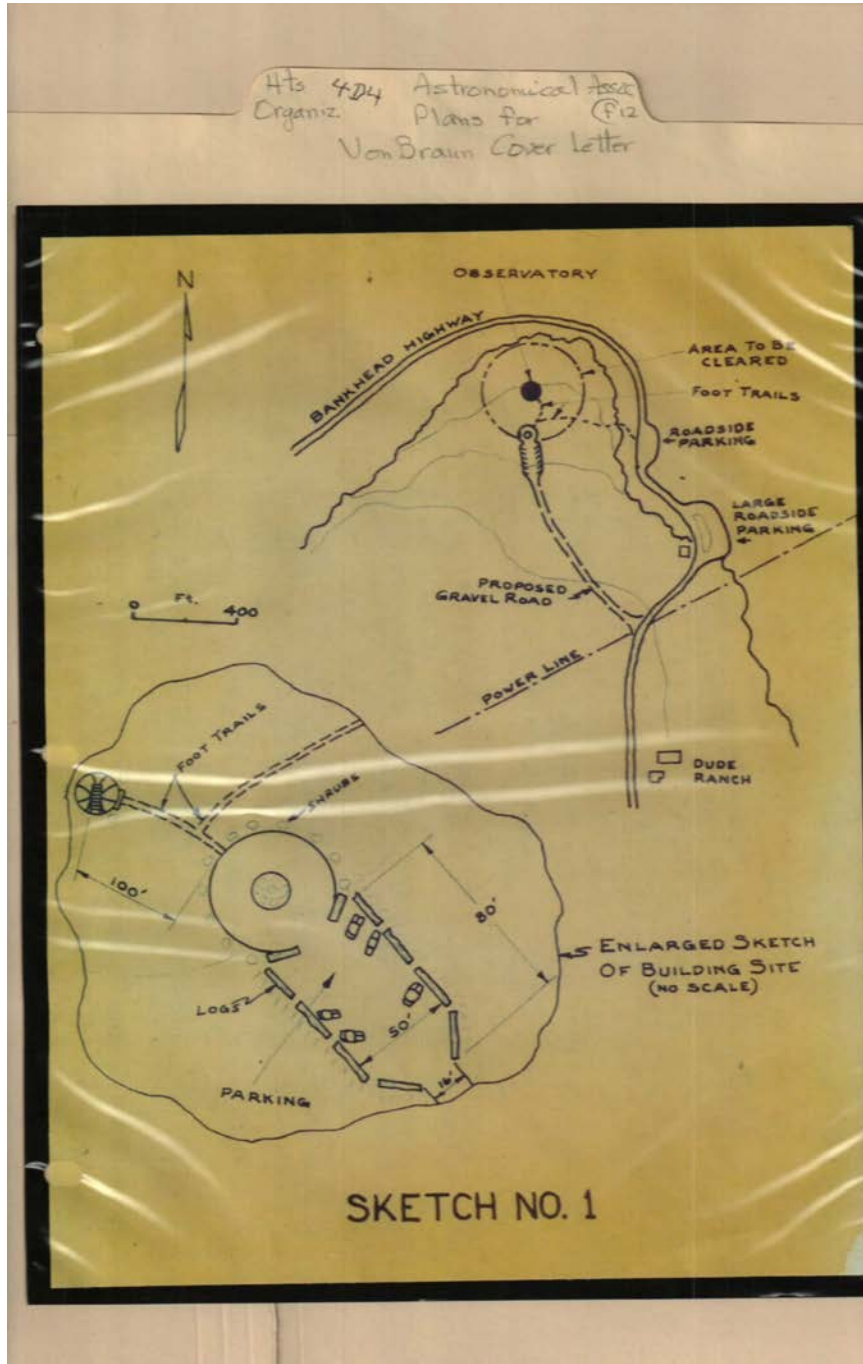

Huntsville Astronomical Association Observatory Plans

Image 47 r04d04-12-000-0047 [Contents](#) [Index](#) [About](#)

413 424 Astronomical Assoc
Organiz. Plans for (P12)
Von Braun Cover Letter

Bill of Materials for Observatory

Item	Masonry material	Amount	Approx. Retail Price	Requested Donated By
1.	Ready mixed concrete	6 cu. yd.	88.00	Huntsville Building Material Co.,
2.	Mortar mix	10 bags	10.00	Van Valkenburgh Bros.,
3.	Cement	3 bags	5.00	318 Wheeler Avenue, New Fair Grounds, City
4.	Sand	2 yd.	5.00	
5.	Concrete blocks	6x8x16	300 ea.	Johnston Concrete Products Company, 100 Pegasus St., City
6.	Concrete blocks	6x8x16	300 ea.	
7.	Concrete blocks	Bullnose 8"	20 ea.	
8.	Bricks, common second grade	1000 ea.	100.00	Donated by Huntsville Brick & Tile Co.
<u>Hardware for rotating the dome</u>				
9.	Rollers 10" and axis	8 ea.		Hatchens Co., Inc. 100 S. Jefferson, City
10.	Flatstock 3/8 x 3"	60 ft.		
11.	Angle iron 1 1/2 x 1 1/2"	20 ft.		
12.	Bolts 1/2" dia. 1 1/2" about 16" lg.	20 ea.		
13.	Aluminum sheets (roofing)	500 sq. ft.	100.00	Wales Sheet Metal Works, 105 Meridian St., City
14.	Door 3'-0" x 6'-0" x 1 3/4" outside	1 ea.	30.00	Jones Lumber Co., 210 N. Washington, C
15.	Lock & Key 3 butts 4"	1 set	5.00	
<u>Lumber</u>				
16.	2 x 4 2 x 6 not yet determined			Burtco Lumber Co. 1603 Ward Avenue, City
17.	1 x 8 S 4 S	300 sq. ft.	30.00	
18.	1 x 6 T & G	300 sq. ft.	40.00	
19.	Plywood 1/4"	500 sq. ft.	100.00	Wilworth Lumber Co., 204 Church St., City
20.	Roofing felt	1 roll	5.00	Huntsville Roofing Co. 1003 Seventh St., N.
21.	Plywood 1/2 or 5/8" 4 x 8	1 sheet	4.00	J.S. Brown & Sons Cabinet Makers 8. Holmes St., City
<u>Landscaping</u>				
22.	Evergreen shrubbery Two 4'-0" in height Twelve 2' to 4' in height			Chase Nursery Co.

Types:
list

Huntsville Astronomical Association Observatory Plans

Image 48 r04d04-12-000-0048 [Contents](#) [Index](#) [About](#)

Types:
map