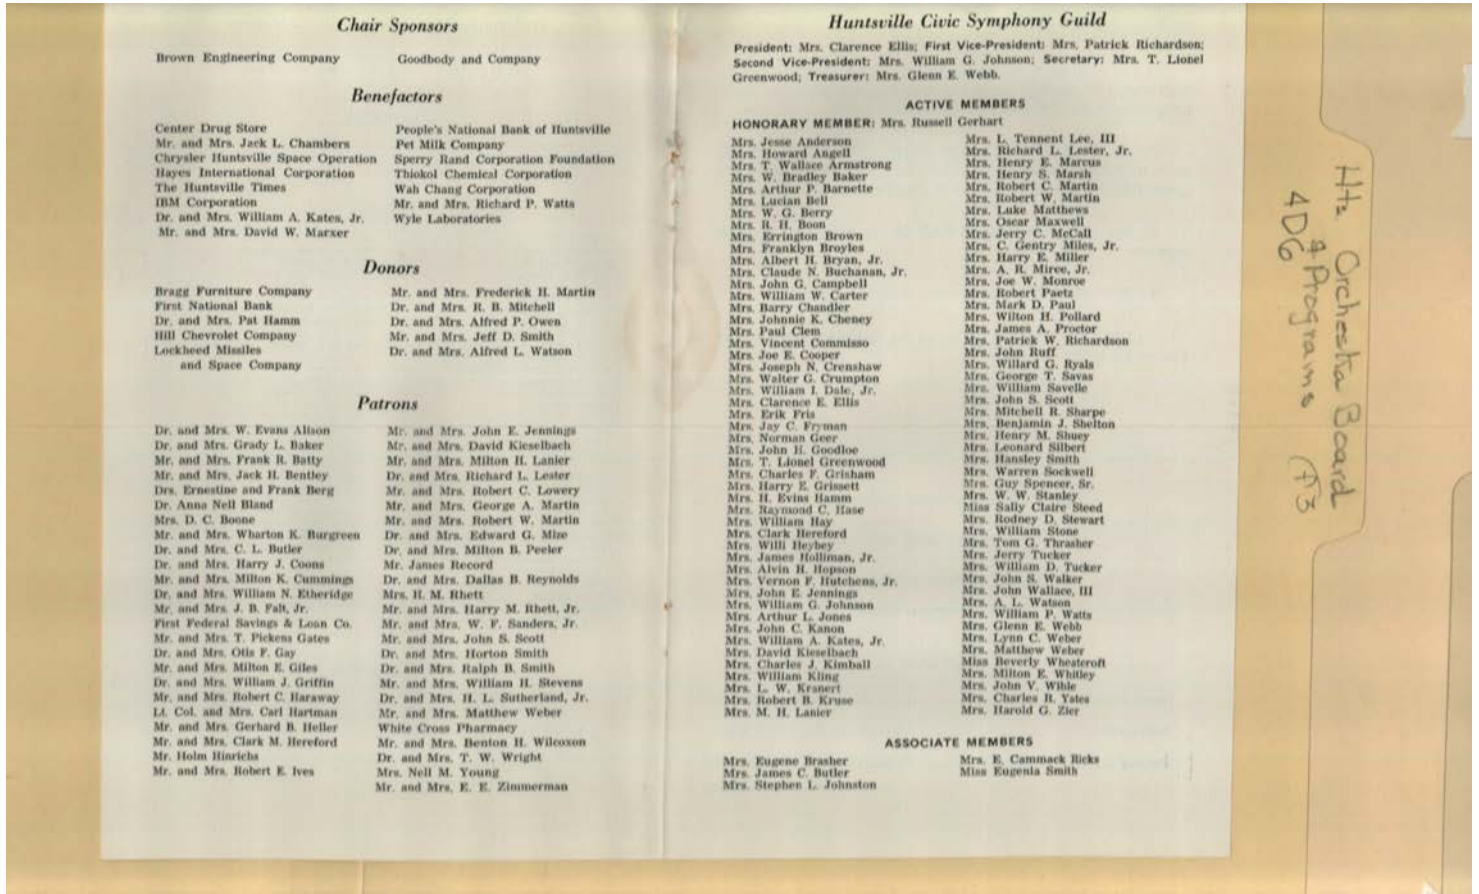

Frances Cabaniss Roberts Collection: Series 4, Subseries D, Box 6, Folder 3

Huntsville Symphony Materials, 1957 - 1977 (1 of 2)

Image 6 r04d06-03-000-0029 [Contents](#) [Index](#) [About](#)

Names:

Alison, W. Evans, Dr. & Mrs.	Brown, Errington, Mrs.	Coons, Harry J., Dr. & Mrs.	Goodloe, John H., Mrs.
Anderson, Jesse C.	Broyles, Franklyn, Mrs.	Cooper, Joe E., Mrs.	Greenwood, T. Lionel, Mrs.
Angell, Howard, Mrs.	Bryan, Albert H., Jr., Mrs.	Crenshaw, Joseph N., Mrs.	Griffin, William J., Dr. & Mrs.
Armstrong, T. Wallace, Mrs.	Buchanan, Claude N., Jr., Mrs.	Crumpton, Walter G., Mrs.	Grisham, Charles F., Mrs.
Baker, Grady L., Dr. & Mrs.	Burgreen, Wharton K., Mr. & Mrs.	Cummings, Milton, Mr. & Mrs.	Grissett, Harry E., Mrs.
Baker, W. Bradley, Mrs.	Butler, C. L., Dr. & Mrs.	Dale, William I., Jr., Mrs.	Hamm, H. Evins, Mrs.
Barnette, Arthur P., Mrs.	Butler, James C., Mrs.	Ellis, Clarence, Mrs.	Hamm, Pat, Dr. & Mrs.
Batty, Frank R., Mr. & Mrs.	Campbell, John G., Mrs.	Etheridge, William N., Dr. & Mrs.	Haraway, Robert C., Mr. & Mrs.
Bell, Lucian, Mrs.	Carter, William W., Mrs.	Falt, J. B., Jr., Mr. & Mrs.	Hartman, Carl, Colonel & Mrs.
Bentley, Jack H., Mr. & Mrs.	Chambers, Jack L., Mr. & Mrs.	Fris, Eric, Mrs.	Hase, Raymond C., Mrs.
Berg, Ernestine, Dr.	Chandler, Barry, Mrs.	Fryman, Jay C., Mrs.	Hay, William, Mrs.
Berg, Frank, Dr.	Cheney, Johnnie K., Mrs.	Gates, T. Pickens, Mr. & Mrs.	Heller, Gerhard B., Mr. & Mrs.
Berry, W. G., Mrs.	Clem, Paul, Mrs.	Gay, Otis F., Dr. & Mrs.	Hereford, Clark M., Mr. & Mrs.
Bland, Anna Neil, Dr.	Commisso, Vincent, Mrs.	Geer, Norman, Mrs.	
Boon, R. H., Mrs.		Giles, Milton E., Mr. & Mrs.	
Boone, D. C., Mrs.			
Brasher, Eugene, Mrs.