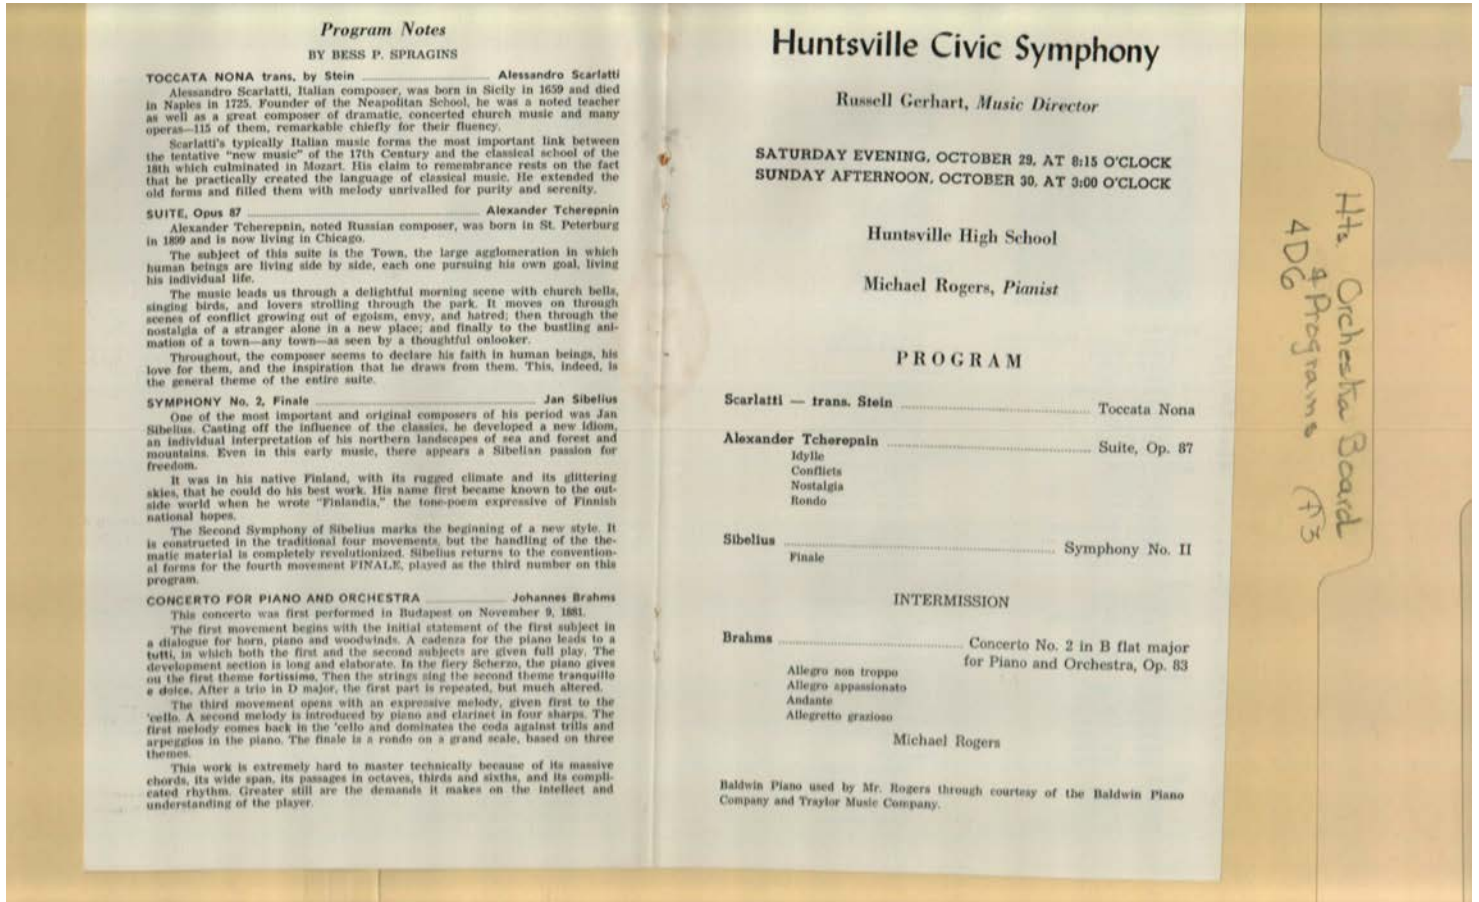

Names:

Brahms, Johannes
Gerhart, Russell

Rogers, Michael
Scarlatti, Alessandro

Sibelius, Jan
Spragins, Bess P.

Tcherpnin,
Alexander

Places:

Huntsville, AL

Types:

program

Dates:

Oct 29,