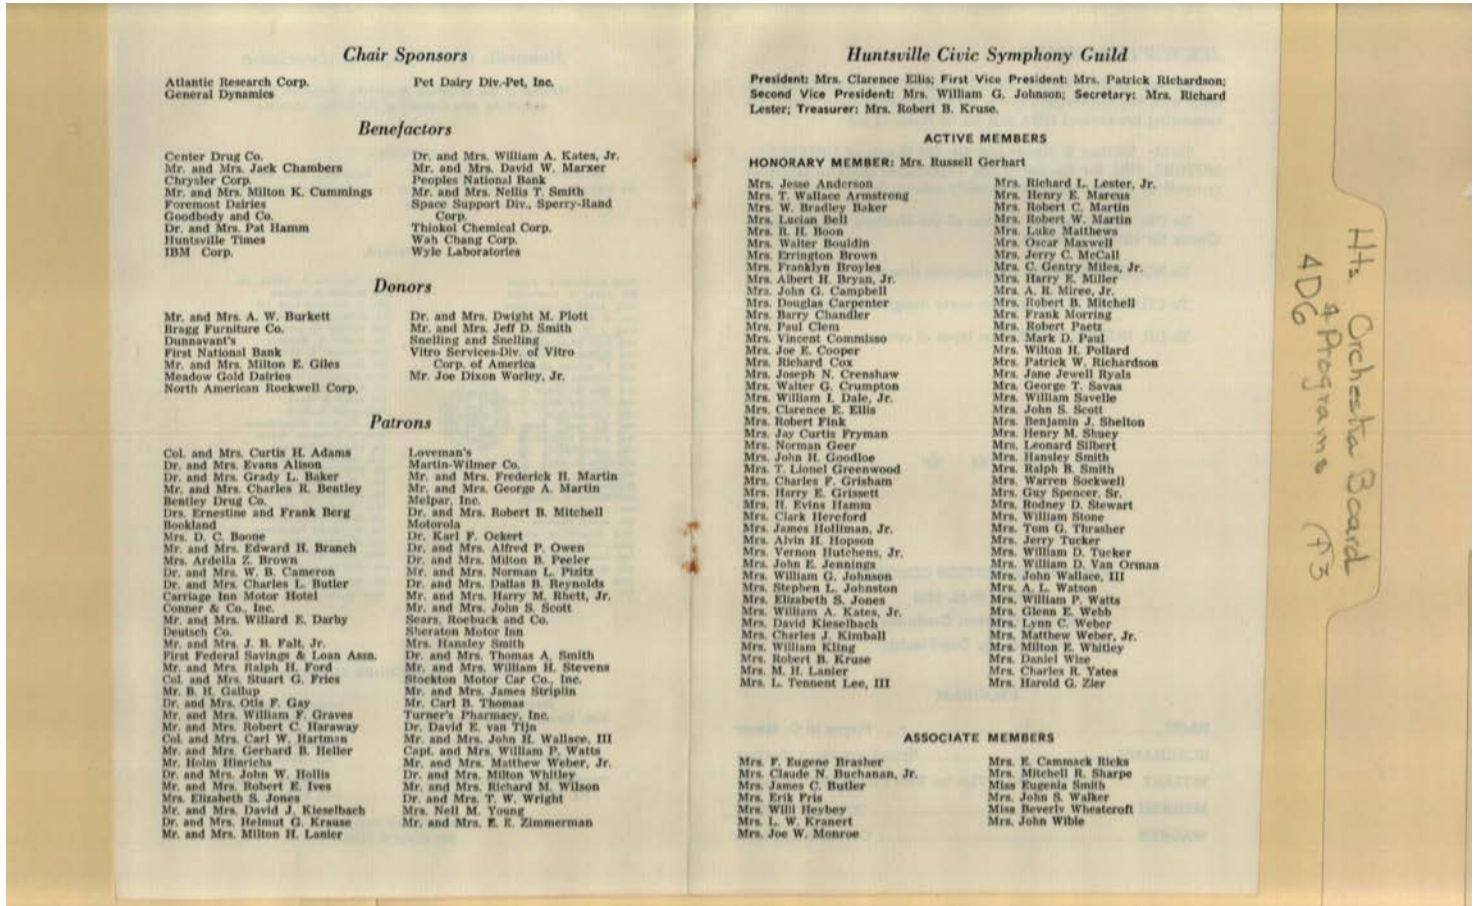

Places:

Huntsville, AL

Types:

program

Dates:

Apr 20, 1968

Names:

- | | | | |
|------------------------------------|-----------------------------------|----------------------------------|-----------------------------------|
| Adams, Curtis H.,
Col. & Mrs. | Brown, Errington,
Mrs. | Commisso, Vincent,
Mrs. | Gallup, B. H. |
| Alison, Evans, Dr. &
Mrs. | Broyles, Franklyn,
Mrs. | Cooper, Joe E., Mrs. | Gay, Otis, Dr. & Mrs. |
| Anderson, Jesse C.,
Mrs. | Bryan, Albert H., Jr.,
Mrs. | Cox, Richard, Mrs. | Geer, Norman, Mrs. |
| Armstrong, T.
Wallace, Mrs. | Buchanan, Claude N.,
Jr., Mrs. | Crenshaw, Joseph N.,
Mrs. | Giles, Milton E., Mr.
& Mrs. |
| Baker, Grady L., Dr.
& Mrs. | Burkett, A. W., Mr. &
Mrs. | Crumpton, Walter G.,
Mrs. | Goodloe, John H.,
Mrs. |
| Baker, W. Bradley,
Mrs. | Butler, Charles L., Dr.
& Mrs. | Cummings, Milton,
Mr. & Mrs. | Graves, William F.,
Mr. & Mrs. |
| Bell, Lucian, Mrs. | Butler, James C.,
Mrs. | Dale, William I., Jr.,
Mrs. | Greenwood, T.
Lionel, Mrs. |
| Bentley, Charles R.,
Mr. & Mrs. | Cameron, W. B., Dr.
& Mrs. | Darby, Willard E.,
Mr. & Mrs. | Grisham, Charles F.,
Mrs. |
| Berg, Ernestine, Dr. | Campbell, John G.,
Mrs. | Ellis, Clarence E.,
Mrs. | Grissett, Harry E.,
Mrs. |
| Berg, Frank, Dr. | Carpenter, Douglas,
Mrs. | Falt, J. B., Jr., Mr. &
Mrs. | Hamm, H. Evins,
Mrs. |
| Boon, R. H., Mrs. | Chambers, Jack L.,
Mr. & Mrs. | Fink, Robert, Mrs. | Hamm, Pat, Dr. &
Mrs. |
| Boone, D. C., Mrs. | Chandler, Barry, Mrs. | Ford, Ralph H., Mr.
& Mrs. | Haraway, Robert C.,
Mr. & Mrs. |
| Bouldin, Walter, Mrs. | Civic Symphony
Guild | Fris, Erik, Mrs. | Hartman, Carl,
Colonel & Mrs. |
| Branch, Edward H.,
Mr. & Mrs. | Clem, Paul, Mrs. | Fryman, Jay Curtis,
Mrs. | Heller, Gerhard B.,
Mr. & Mrs. |
| Brasher, F. Eugene,
Mrs. | | | Hereford, Clark, Mrs. |