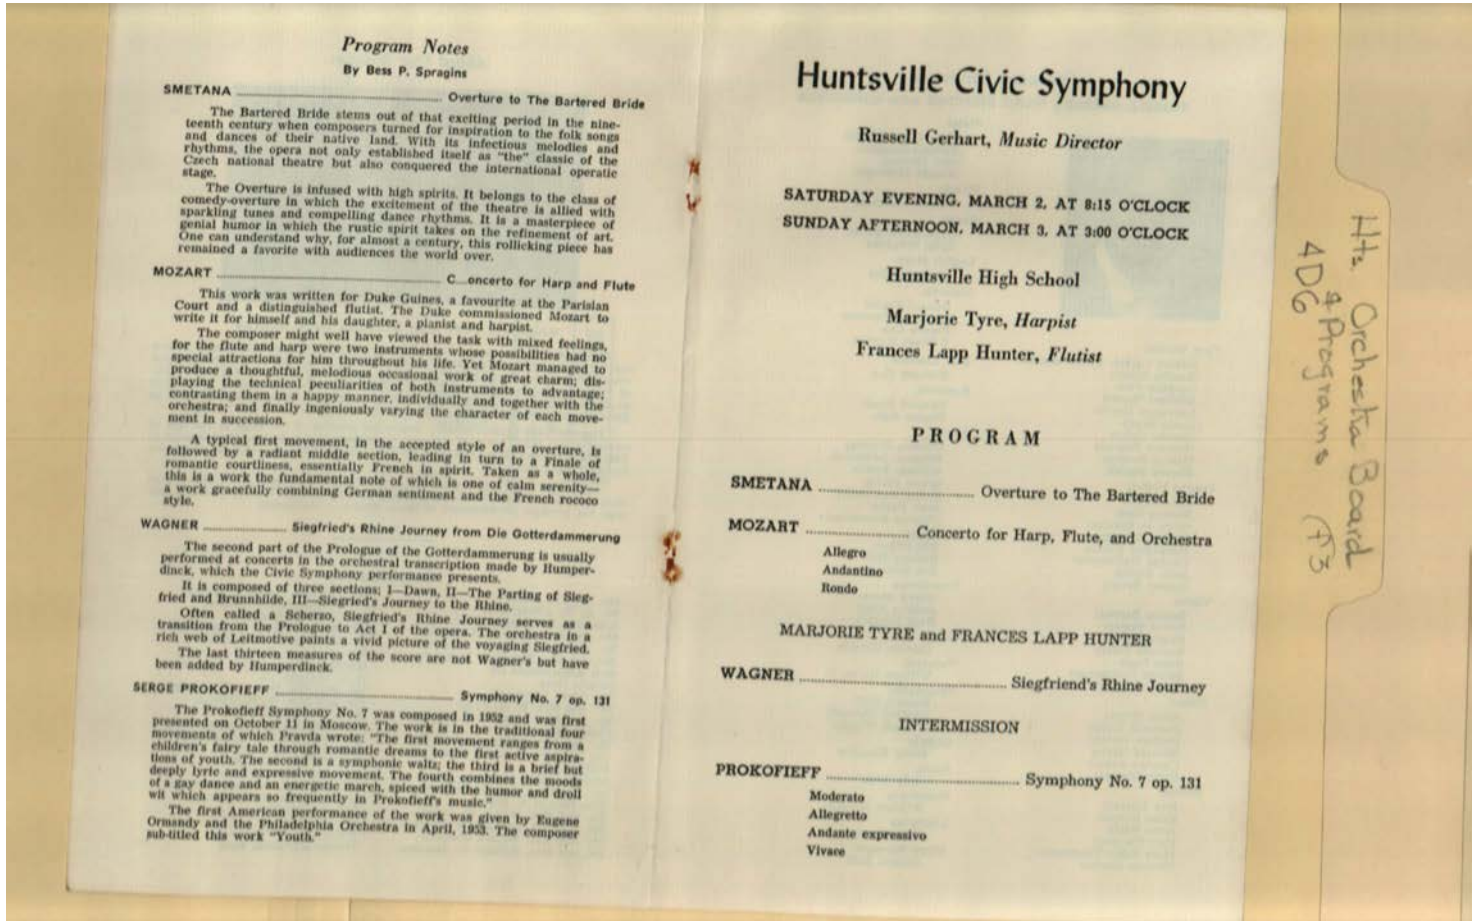

Names:

Gerhart, Russell   Hunter, Frances Lapp   Spragins, Bess P.   Tyre, Marjorie

Places:

Huntsville, AL

Types:

program

Dates:

March 03,