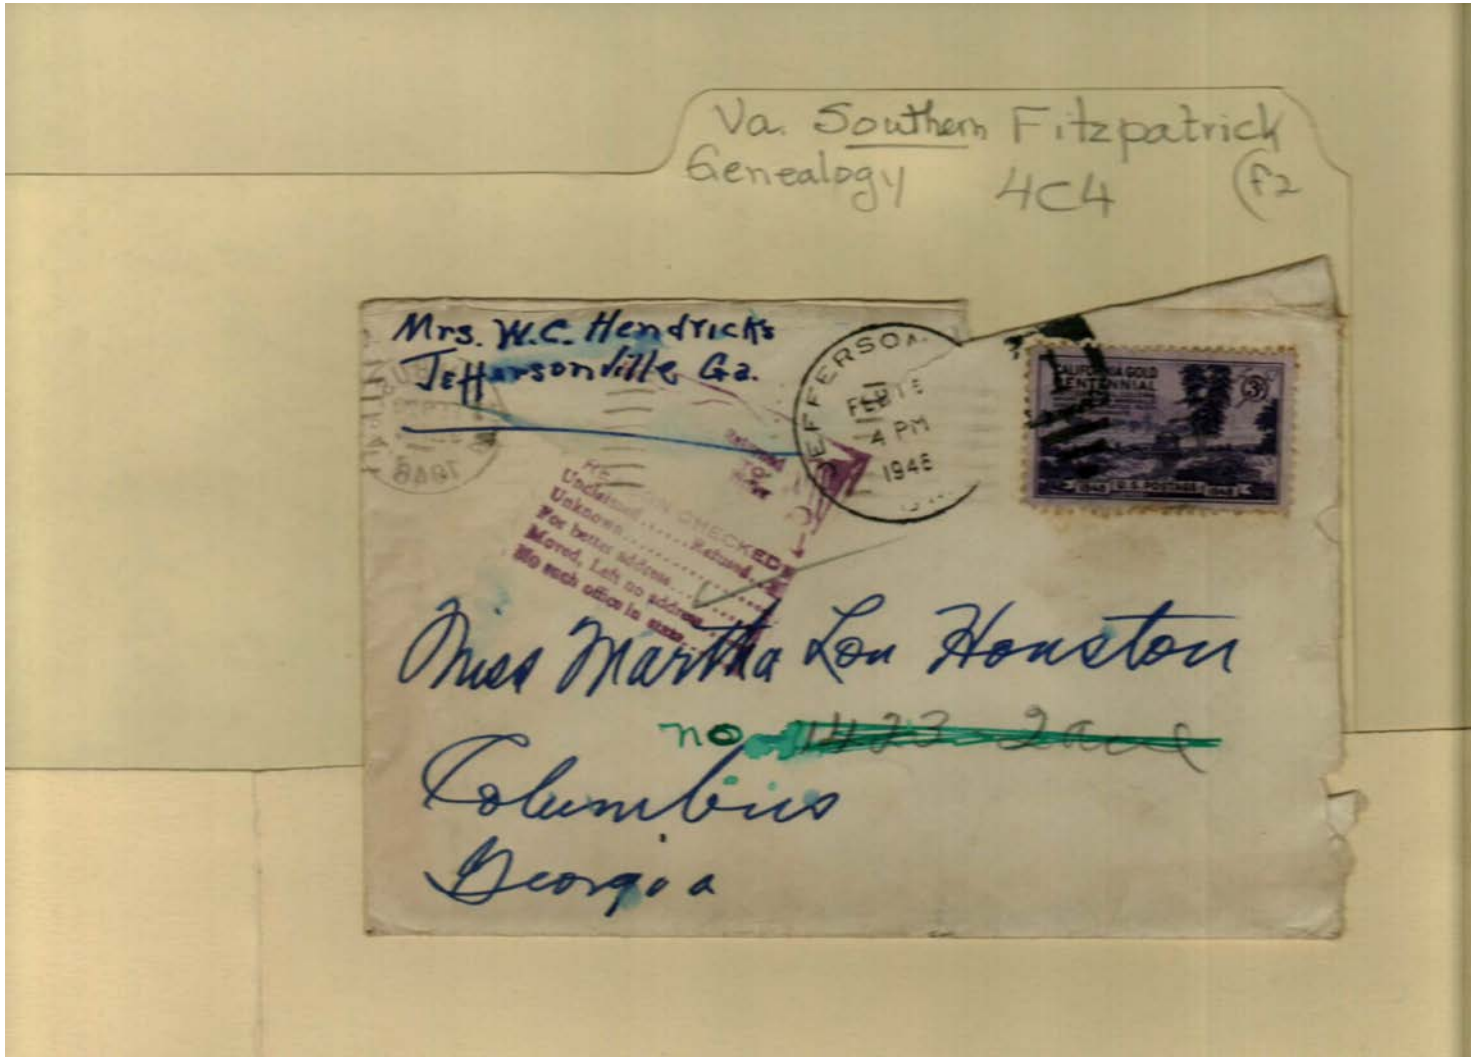

Names:

Hendricks, W. C.,
Mrs.

Houston, Martha Lou,
Miss

Places:

Jeffersonville, GA

Types:

envelope

Dates:

Feb 16, 1946