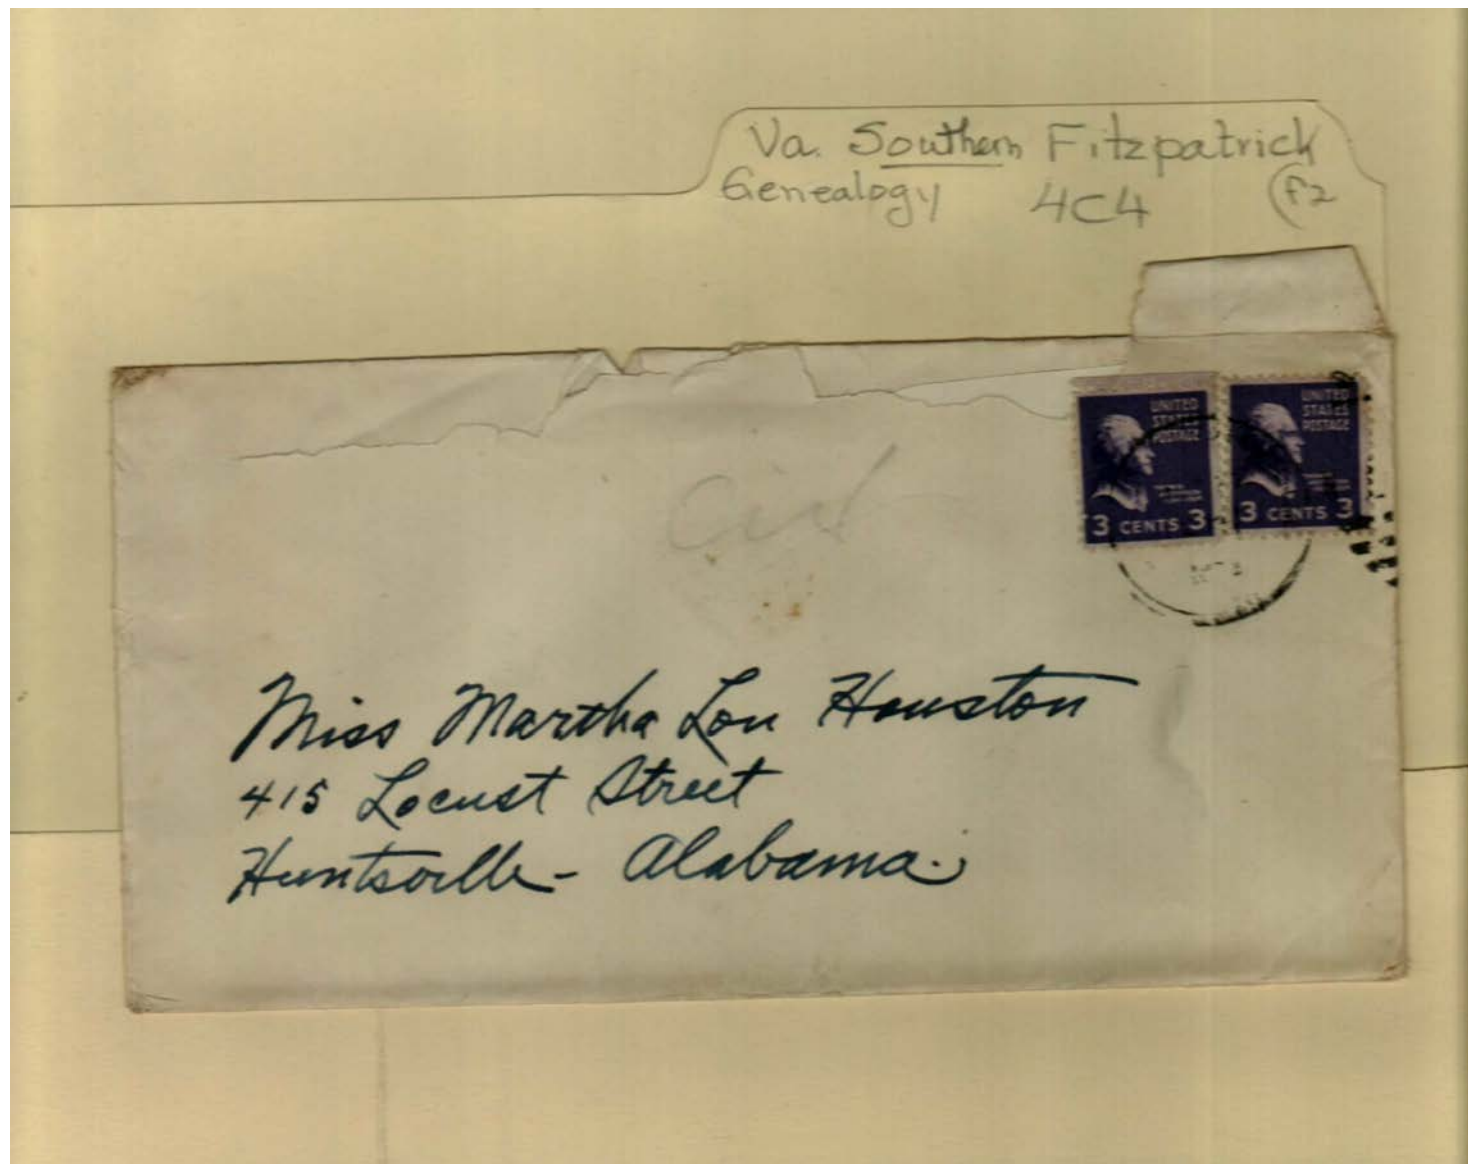

Names:

Houston, Martha Lou,
Miss

Types:

envelope