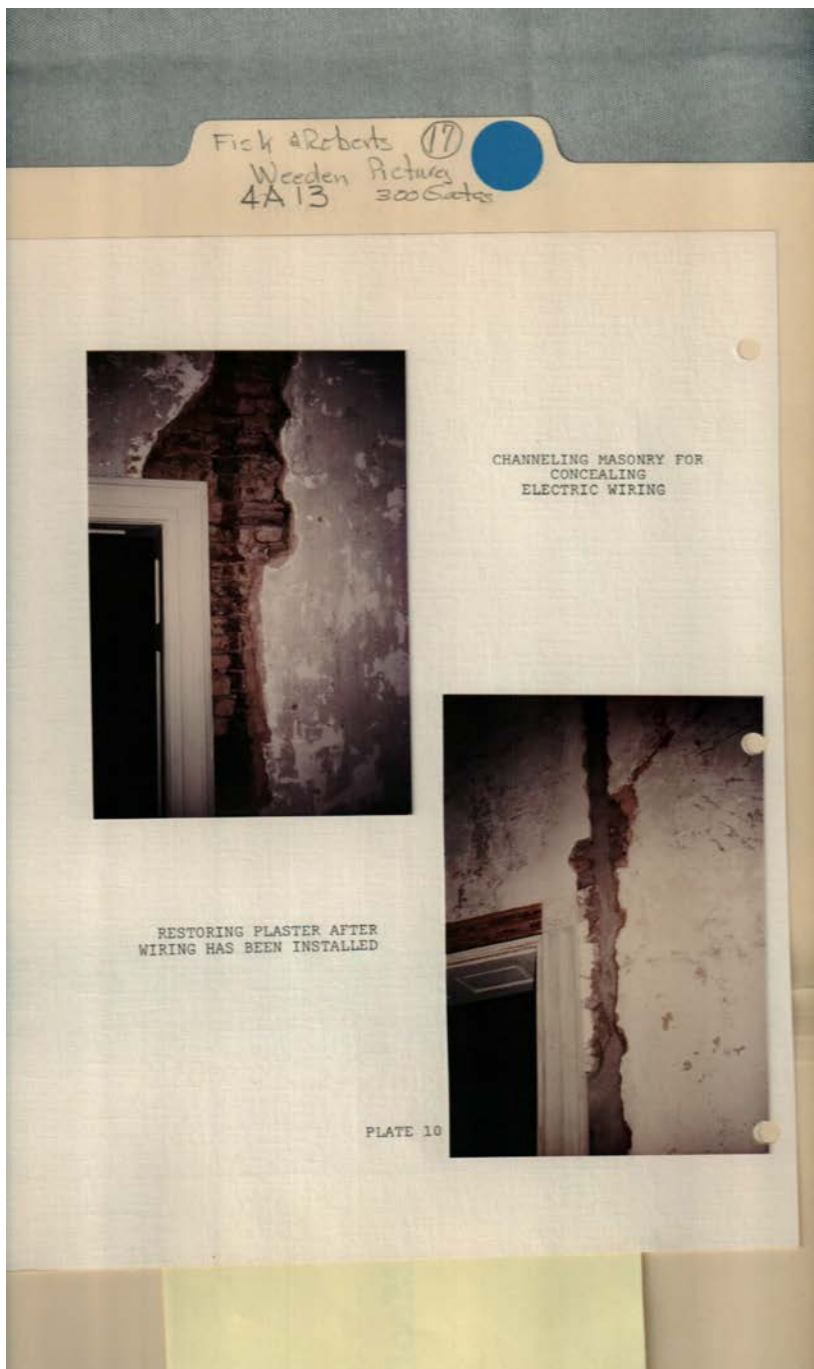

Names:

Weeden House and trim
Museum doorway

Places:

Huntsville, AL

Types:

photograph