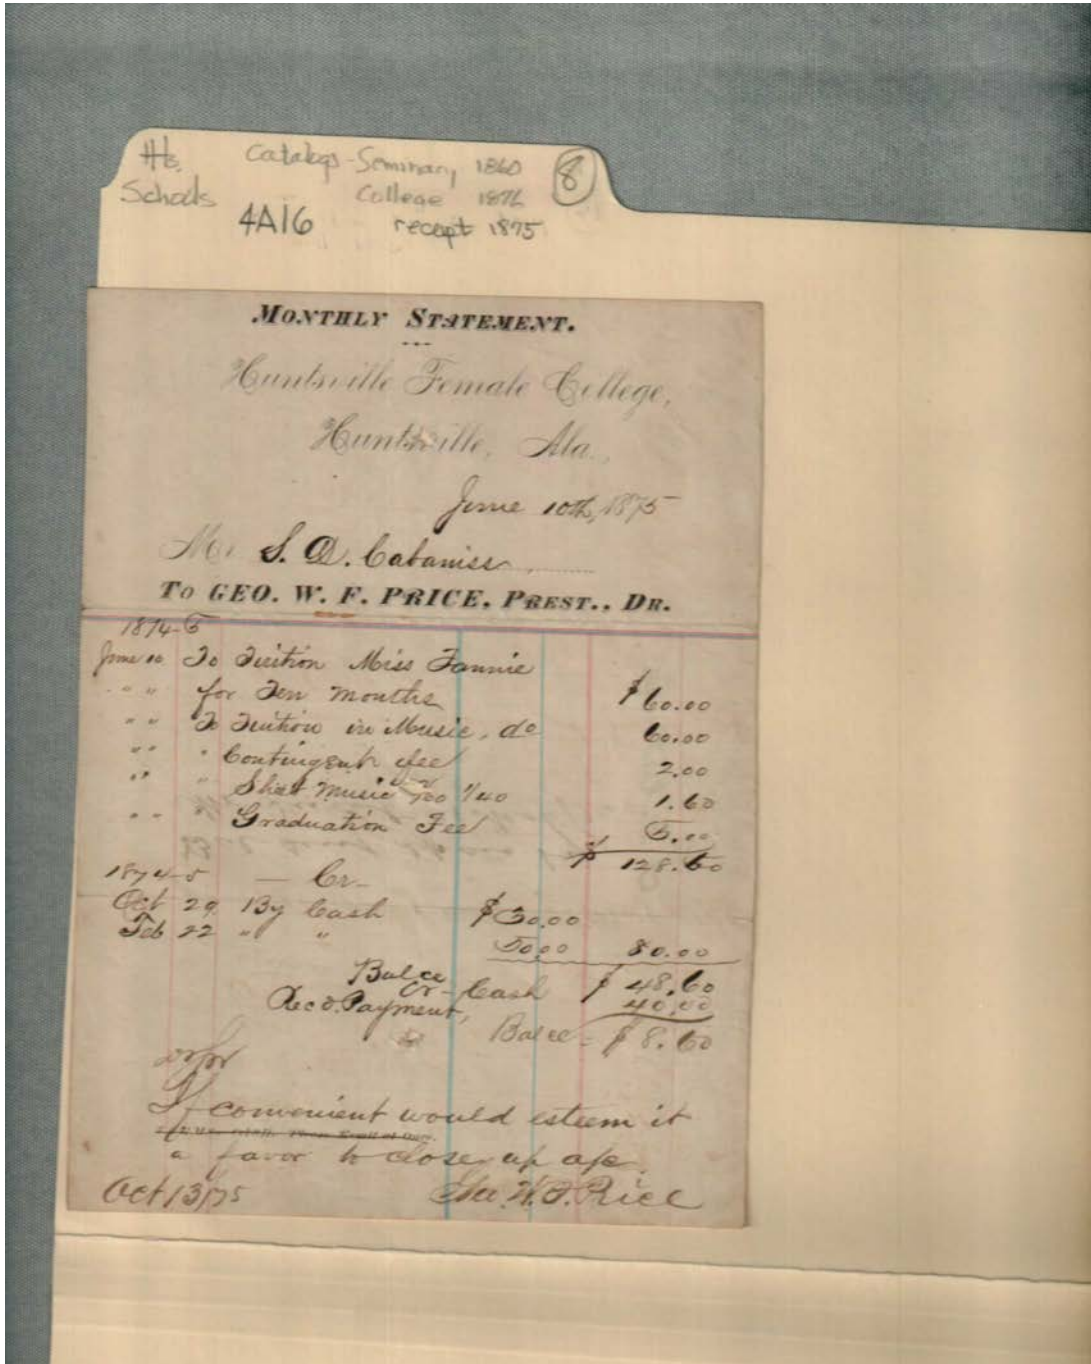

Names:

Cabaniss, Fannie
Cabaniss, S. D.

Huntsville Female
College

Price, George W. F.,
Dr.

Places:

Huntsville, AL

Types:

statement

Dates:

Jun 10, 1875

Oct 13, 1875