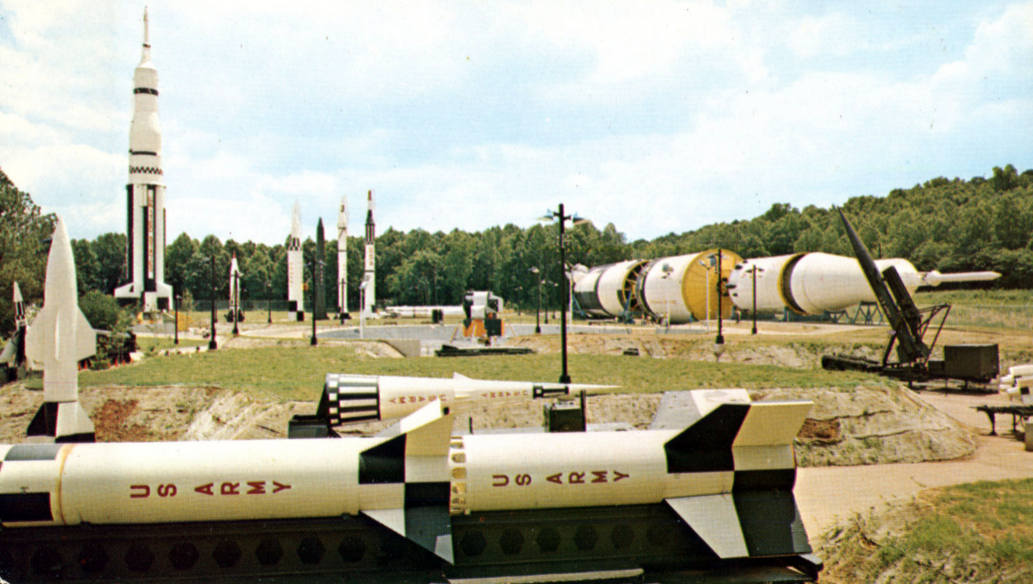

ALABAMA SPACE AND ROCKET CENTER

The Alabama Space and Rocket Center contains the world's largest collection of missiles, rockets, and space vehicles. A full scale Apollo Saturn V moon rocket is exhibited in a horizontal position and is one of the featured attractions on the 35-acre complex. The exhibition Center is owned and operated by the State of Alabama and is opened every day. Located west of downtown Huntsville on Alabama Highway 20.