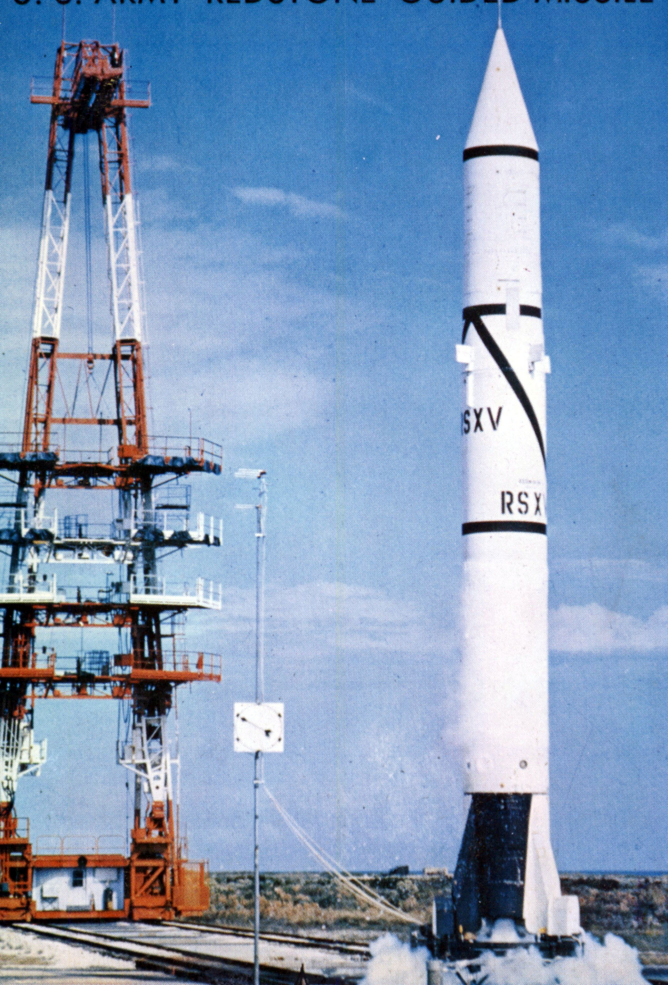

U. S. ARMY 'REDSTONE' GUIDED MISSILE

1.50

U. S. ARMY ORDNANCE
"REDSTONE" GUIDED MISSILE

Huntsville, Alabama, Home of Army Ballistic
Missile Agency. Named after Redstone Arsenal,
the "Redstone" is the Army's largest surface-
to-surface guided missile. Capable of carrying
a nuclear warhead, this weapon has proven to
be very accurate at supersonic speeds. This
photo is actual color made by U. S. Army.
Dist. by Huntsville Junior Chamber of Commerce
Huntsville, Alabama