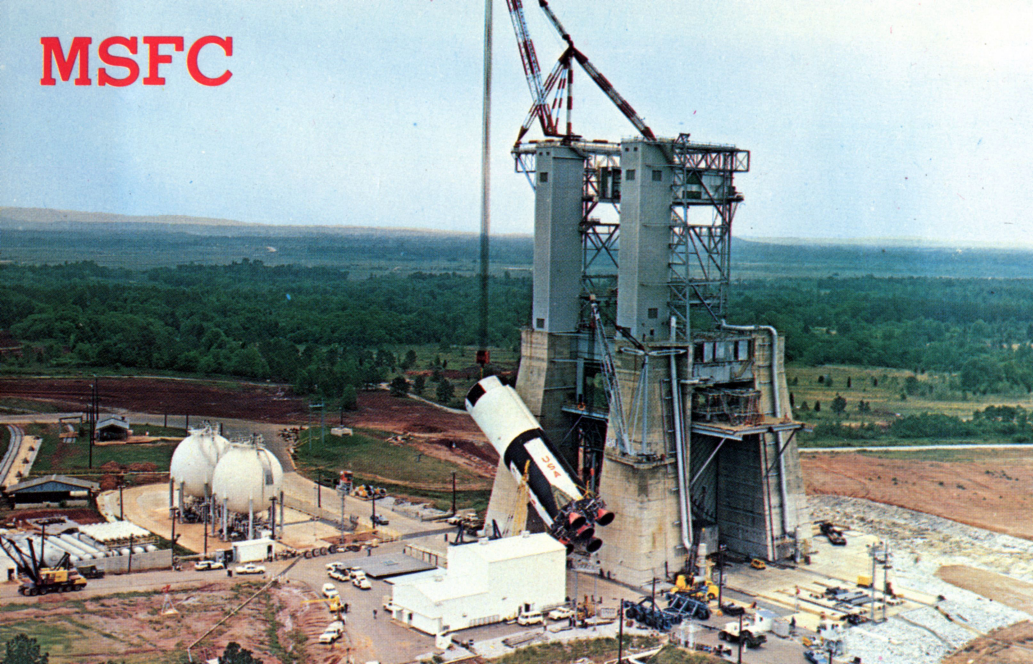

MSFC

The first flight Saturn V booster is shown being hauled into a giant test stand at NASA-Marshall Space Flight Center, Huntsville, Alabama (Redstone Arsenal). The booster will be captive fired here. Stage's five F-1 engines produce 7.5 million pounds thrust.

SCENIC SOUTH CARD CO., BESSEMER, ALA. 35020

5-

PLACE
STAMP
HERE

POST CARD

Address

Color by NASA

100348