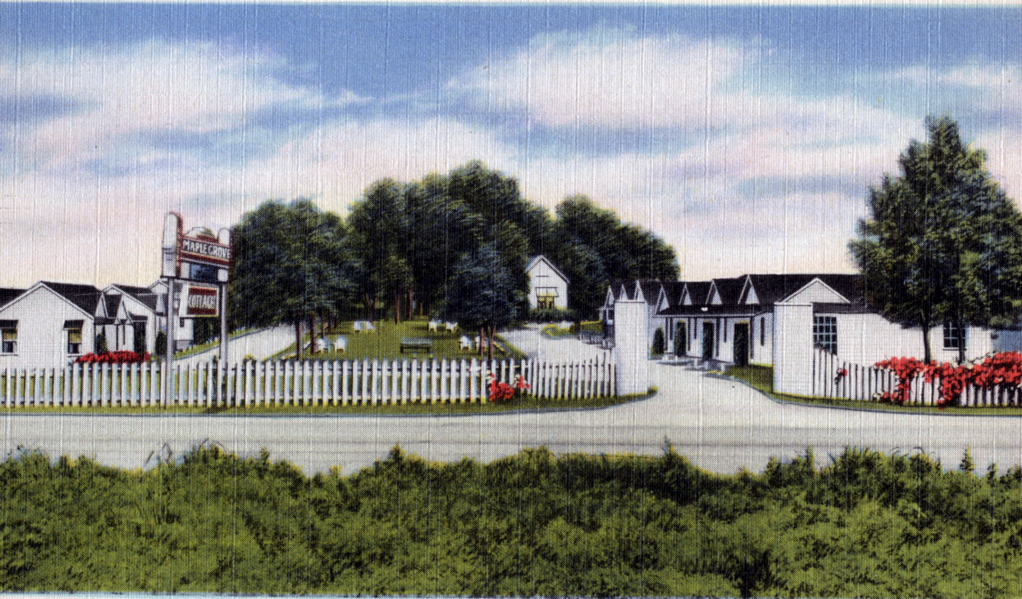

Maple Grove Cottages.

Huntsville, Ala. U. S. 241 N. 1 mi.

4-

MAPLE GROVE COTTAGES, member AAA.
American Motor Hotel Association, American Motel Association. Every cottage with private bath, insulated, automatic heat, cross ventilation, ceiling fans.

PLACE
ONE CENT
STAMP
HERE
MADE IN U. S. A.

POST CARD

"TICHNOR QUALITY VIEWS" REG. U. S. PAT. OFF. MADE ONLY BY TICHNOR BROS., INC., BOSTON, MASS.

Stayed here
March 26-1949

31 miles to Fayette
Tenn. + from here
to Nashville 89 miles