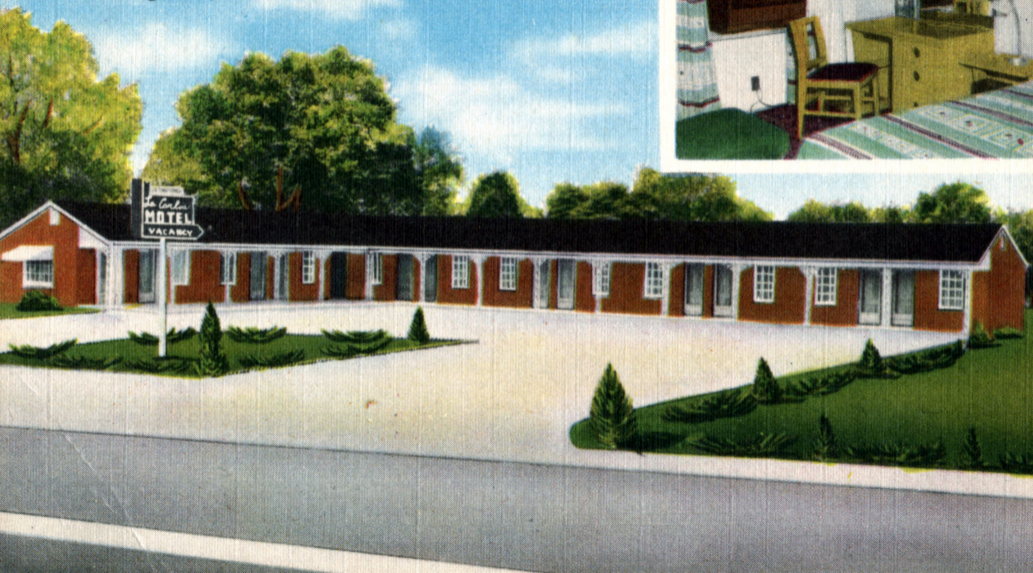

La Carlos Motel

Highway 241, Meridianville, Ala.

13,967F

5-

LA CARLOS MOTEL

8 miles North of Huntsville, on Highway 241,
Meridianville, Alabama. New brick, air-con-
ditioned optional. Electrically heated. Fur-
nished with the best in furniture. Wall to wall
carpet. Ceramic tile bath, box spring, Beauty
Rest mattresses. Radio in every room.

Restaurant adjoining.

Owned and operated by Mr. and Mrs. C. M. and
J. S. Brewer.

NWU Color-Print "Business" Finished. Made Only By NWU Co. Ansonia, Mo.

PLACE
STAMP
HERE

Post Card